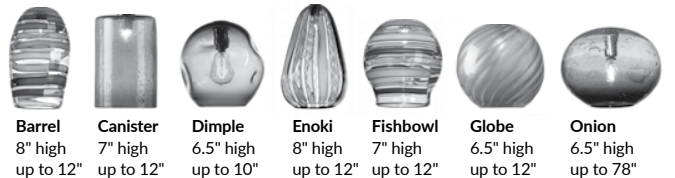

- Fixture is 36" high x 29" wide x 8" deep
- Available with any of our diffuser shapes
- Canopy dimensions, 5" diameter x .5" deep
- 40watt max candelabra-based socket
- Three 5watt dimmable LED bulbs, included
- 120volt fixture
- UL listed

Options Grid ARC MULTIPOINT CHANDELIER

Please use options grid to specify pattern, color, colorway, metal finish, cord color, and glass shape when appropriate.

Grayed-out options are not available for this product.

Pattern Choices

Finish Choices

Color Choices for Dipped, Primavera, Ribbed, Rope, Smooth, Twist, and Wrap patterns

Cord Color Choices

Colorway Choices for Ombre pattern, Smooth or in Primavera

Diffuser Shape Choices

Colorway Choices for Licorice Stick pattern

Shape Choices for Metropolis Socket Covers

Colorway Choices for Striped pattern

Shape Choices for Sconce Backplate

Colorway Choices for Lace pattern

Color Choices for Lustre pattern