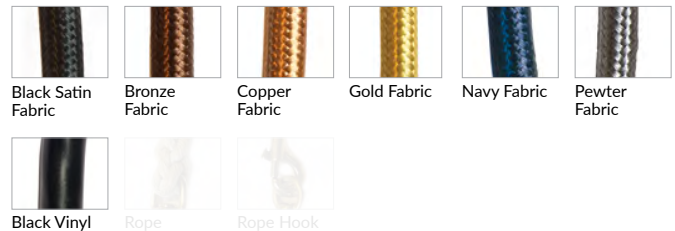

Options Grid ARC MULTIPOINT CHANDELIER

Please use options grid to specify pattern, color, colorway, metal finish, cord color, and glass shape when appropriate.

Grayed-out options are not available for this product.

Pattern Choices

Finish Choices

Color Choices for Dipped, Primavera, Ribbed, Rope, Smooth, Twist, and Wrap patterns

Cord Color Choices

Colorway Choices for Ombre pattern, Smooth or in Primavera

Diffuser Shape Choices

Colorway Choices for Licorice Stick pattern

Shape Choices for Metropolis Socket Covers

Colorway Choices for Striped pattern

Shape Choices for Sconce Backplate

Colorway Choices for Lace pattern

Color Choices for Lustre pattern