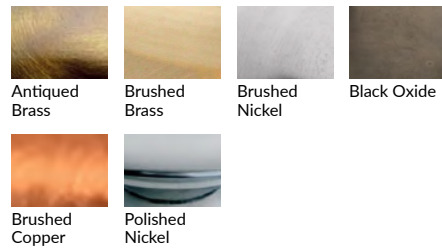

Options Grid ARC MULTIPOINT CHANDELIER

Please use options grid to specify pattern, color, colorway, metal finish, cord color, and glass shape when appropriate.

Grayed-out options are not available for this product.

Pattern Choices

Finish Choices

Color Choices for Dipped, Primavera, Ribbed, Rope, Smooth, Twist, and Wrap patterns

Cord Color Choices

Colorway Choices for Ombre pattern, Smooth or in Primavera

Diffuser Shape Choices

Colorway Choices for Licorice Stick pattern

Shape Choices for Metropolis Socket Covers

Colorway Choices for Striped pattern

Shape Choices for Sconce Backplate

Colorway Choices for Lace pattern

Color Choices for Lustre pattern