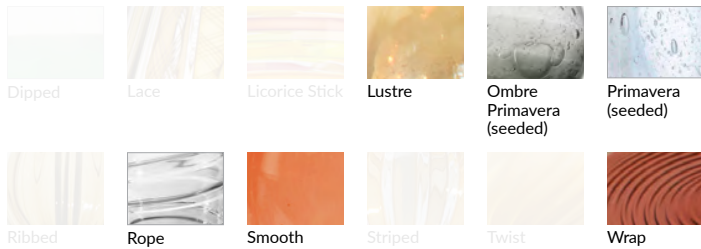

TRACY GLOVER

OBJECTS AND LIGHTING

Arc MULTI-PORT CHANDELIER

Description

Shown: 8" diameter Globe, 10" high Barrel, and 6.5" high Onion in Wrap pattern, Sargasso, Plum, and Grey color, with Antique Brass finish, and Bronze Fabric cord

- Fixture is 36" high x 29" wide x 8" deep
- Available with any of our diffuser shapes
- Canopy dimensions, 5" diameter x .5" deep
- 40watt max candelabra-based socket
- Three 5watt dimmable LED bulbs, included
- 120volt fixture
- UL listed

Options Grid ARC MULTIPOINT CHANDELIER

Please use options grid to specify pattern, color, colorway, metal finish, cord color, and glass shape when appropriate.

Grayed-out options are not available for this product.

Pattern Choices

Finish Choices

Color Choices for Dipped, Primavera, Ribbed, Rope, Smooth, Twist, and Wrap patterns

Cord Color Choices

Colorway Choices for Ombre pattern, Smooth or in Primavera

Diffuser Shape Choices