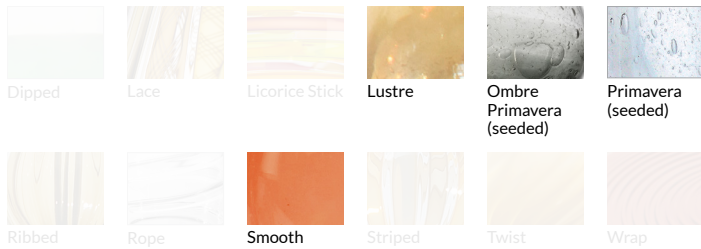

Options Grid GLOBE CLUSTER CHANDELIER

Please use options grid to specify pattern, color, colorway, metal finish, cord color, and glass shape when appropriate.

Grayed-out options are not available for this product.

Pattern Choices