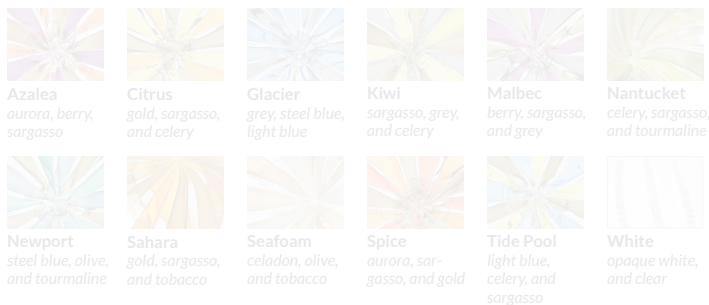

Shape Choices for Metropolis Socket Covers

Colorway Choices for Striped pattern