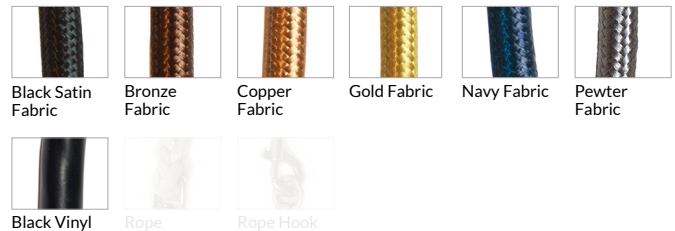

Cord Color Choices