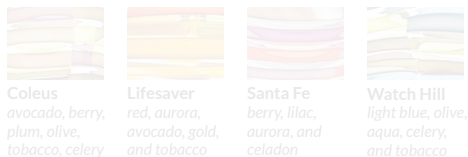

Colorway Choices for Licorice Stick pattern