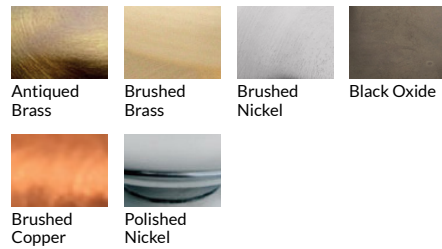

### Description

*Shown: Seven 6.5" diameter Globes in Ombre pattern, Sea Blue color, with Antique Brass finish and Gold fabric cords*

- Fixture ranges from 19" – 30" diameter depending on size of Globes
- Glass available 6.5", 8", 9", and 10" diameters
- Cord may be specified any length
- Fixture not field adjustable
- Canopy dimensions, 8" diameter x 1" high
- 40watt max candelabra-based socket
- 5watt dimmable LED bulbs, included
- 120volt fixture
- UL and cUL listed

# Options Grid GLOBE CLUSTER CHANDELIER

Please use options grid to specify pattern, color, colorway, metal finish, cord color, and glass shape when appropriate.

**Grayed-out options are not available for this product.**

## Finish Choices