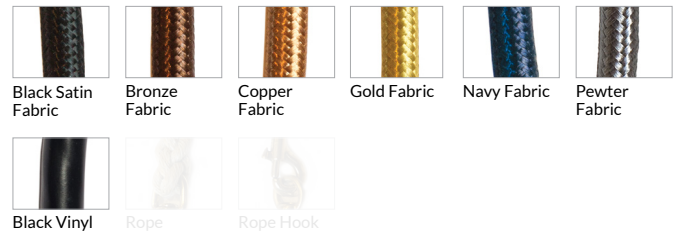

Cord Color Choices