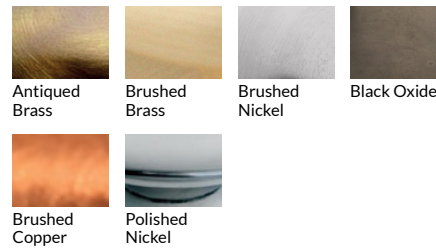

### Description

*Shown: Nineteen 6.5" diameter Globes in Smooth pattern, Opaline color, with Brushed Brass finish and Gold fabric cords*

- Fixture ranges from 32" – 50" diameter depending on size of Globes
- Glass available 6.5", 8", 9", and 10" diameters
- Cord may be specified any length
- Fixture not field adjustable
- Canopy dimensions, 12" diameter x 1" high
- 40watt max candelabra-based socket
- 5watt dimmable LED bulbs, included
- 120volt fixture
- UL listed

# Options Grid GLOBE CLUSTER CHANDELIER

Please use options grid to specify pattern, color, colorway, metal finish, cord color, and glass shape when appropriate.

**Grayed-out options are not available for this product.**

## Finish Choices

## Color Choices for Dipped, Primavera, Ribbed, Rope, Smooth, Twist, and Wrap patterns