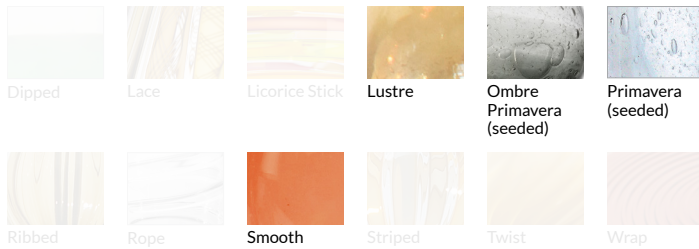

Options Grid GLOBE CLUSTER CHANDELIER

Please use options grid to specify pattern, color, colorway, metal finish, cord color, and glass shape when appropriate.

Grayed-out options are not available for this product.

Pattern Choices