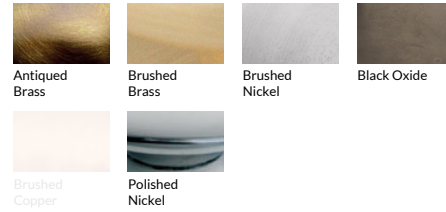

Options Grid SINGLE BUBBLE PENDANT

Please use options grid to specify pattern, color, colorway, finish, cord color and shade fabric when appropriate.
 Grayed-out options are not available for this product.

Pattern Choices

Color Choices for Primavera, Ribbed, Rope, Smooth, Twist, and Wrap Patterns

For larger images of swatches, go to tracygloverstudio.com/collections/swatches

Colorway Choices for Ombre Primavera pattern

Colorway Choices for Licorice Stick pattern

Colorway Choices for Striped pattern

Colorway Choices for Lace pattern

Colorway Choices for Lustre pattern

Finish Choices

Cord Color Choices

Diffuser Shape Choices