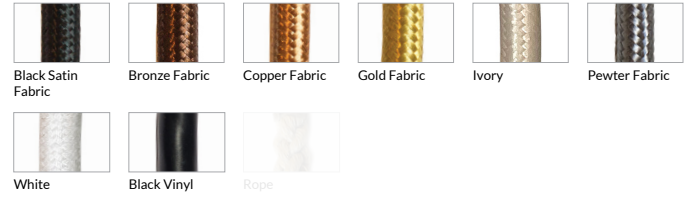

Options Grid SINGLE BUBBLE PENDANT

Please use options grid to specify pattern, color, colorway, finish, cord color and shade fabric when appropriate.
 Grayed-out options are not available for this product.

Colorway Choices for Licorice Stick pattern

Colorway Choices for Striped pattern

Colorway Choices for Lace pattern

Colorway Choices for Lustre pattern

Finish Choices

Cord Color Choices

Diffuser Shape Choices