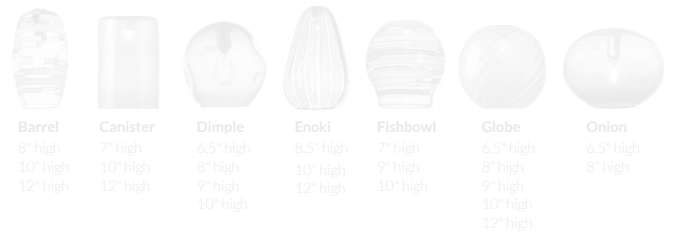

TRACY GLOVER

OBJECTS AND LIGHTING

Pendant SINGLE BUBBLE

Description

*Shown: Globe shape in Clear glass,
Bullicante pattern, with Black Oxide finish*

- Glass dimension, 4.5" diameter;
also available with 6" diameter glass
- Fixture dimensions, 6.5" tall, not including cord and canopy
- 5" diameter ceiling canopy
- 25w max socket
- 2.5watt dimmable LED bulb, 2700k, included
- 120volt fixture
- UL and cUL listed

Pattern Choices

Color Choices for Primavera, Ribbed, Rope, Smooth, Twist, and Wrap Patterns

For larger images of swatches, go to tracygloverstudio.com/collections/swatches

Colorway Choices for Ombre Primavera pattern

Colorway Choices for Licorice Stick pattern

Colorway Choices for Striped pattern

Colorway Choices for Lace pattern

Colorway Choices for Lustre pattern

Finish Choices

Cord Color Choices

Diffuser Shape Choices

Shape Choices for Metropolis Socket Covers

Shape Choices for Sconce Backplate