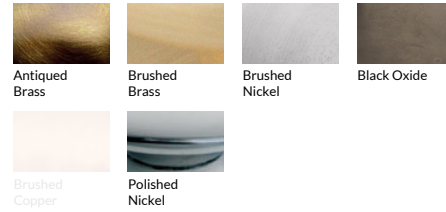

Options Grid SINGLE BUBBLE FLUSHMOUNT

Please use options grid to specify pattern, color, colorway, finish, cord color and shade fabric when appropriate.
 Grayed-out options are not available for this product.

Pattern Choices

Color Choices for Primavera, Ribbed, Rope, Smooth, Twist, and Wrap Patterns

For larger images of swatches, go to tracygloverstudio.com/collections/swatches

Colorway Choices for Ombre Primavera pattern

Colorway Choices for Licorice Stick pattern

Colorway Choices for Striped pattern

Colorway Choices for Lace pattern

Colorway Choices for Lustre pattern

Finish Choices

Cord Color Choices

Diffuser Shape Choices