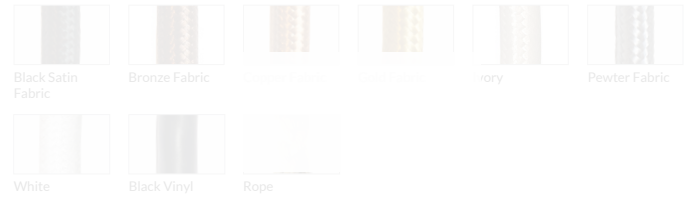

Options Grid SINGLE BUBBLE FLUSHMOUNT

Please use options grid to specify pattern, color, colorway, finish, cord color and shade fabric when appropriate.
 Grayed-out options are not available for this product.

Pattern Choices

Color Choices for Primavera, Ribbed, Rope, Smooth, Twist, and Wrap Patterns

For larger images of swatches, go to tracygloverstudio.com/collections/swatches

Colorway Choices for Ombre Primavera pattern

Colorway Choices for Licorice Stick pattern

Colorway Choices for Striped pattern

Colorway Choices for Lace pattern

Colorway Choices for Lustre pattern

Finish Choices

Cord Color Choices

Diffuser Shape Choices