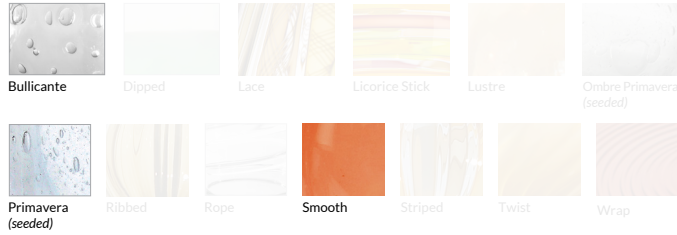

TRACY GLOVER

OBJECTS AND LIGHTING

Flushmount SINGLE BUBBLE

Description

*Shown: Globe shape in Clear glass,
Bullicante pattern, with Brushed Brass finish*

- Glass dimension, 6" diameter
- Fixture dimensions, 11.75" tall
- 6" diameter ceiling canopy
- 25w max socket
- 2.5watt dimmable LED bulb, 2700k, included
- 120volt fixture
- UL and cUL listed

Options Grid SINGLE BUBBLE FLUSHMOUNT

Please use options grid to specify pattern, color, colorway, finish, cord color and shade fabric when appropriate.
 Grayed-out options are not available for this product.

Pattern Choices

Color Choices for Primavera, Ribbed, Rope, Smooth, Twist, and Wrap Patterns

For larger images of swatches, go to tracygloverstudio.com/collections/swatches

Colorway Choices for Ombre Primavera pattern

Colorway Choices for Licorice Stick pattern

Colorway Choices for Striped pattern

Colorway Choices for Lace pattern

Colorway Choices for Lustre pattern

Finish Choices

Cord Color Choices

Diffuser Shape Choices