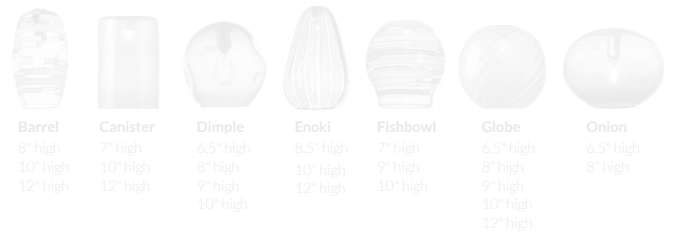

TRACY GLOVER

OBJECTS AND LIGHTING

Flushmount SINGLE BUBBLE

Description

*Shown: Globe shape in Clear glass,
Bullicante pattern, with Brushed Brass finish*

- Glass dimension, 6" diameter
- Fixture dimensions, 11.75" tall
- 6" diameter ceiling canopy
- 25w max socket
- 2.5watt dimmable LED bulb, 2700k, included
- 120volt fixture
- UL and cUL listed

Options Grid SINGLE BUBBLE FLUSHMOUNT

Please use options grid to specify pattern, color, colorway, finish, cord color and shade fabric when appropriate.
 Grayed-out options are not available for this product.

Pattern Choices

Color Choices for Primavera, Ribbed, Rope, Smooth, Twist, and Wrap Patterns

For larger images of swatches, go to tracygloverstudio.com/collections/swatches

Colorway Choices for Ombre Primavera pattern

Colorway Choices for Licorice Stick pattern

Colorway Choices for Striped pattern

Colorway Choices for Lace pattern

Colorway Choices for Lustre pattern

Finish Choices

Cord Color Choices

Diffuser Shape Choices