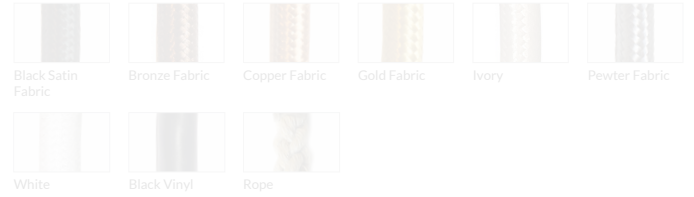

TRACY GLOVER

OBJECTS AND LIGHTING

Lens PENDANT

Description

Shown: Lens diffusers in Primavera pattern, Tourmaline color. Brushed Nickel finish

- (2) 14" diameter, convex glass Lenses
- Up to a 36" downrod, or specify length
- Metal downrod is not field adjustable
- Canopy dimensions, 5" diameter x .75" high
- (2) 60watt max candelabra-based sockets
- 2.5watt dimmable LED bulbs, included
- 120volt fixture
- UL and cUL listed

Options Grid LENS PENDANT

Please use options grid to specify pattern, color, colorway, finish, cord color and shade fabric when appropriate. Grayed-out options are not available for this product.

Pattern Choices

Color Choices for Primavera, Ribbed, Rope, Smooth, Twist, and Wrap Patterns

For larger images of swatches, go to tracygloverstudio.com/collections/swatches

Colorway Choices for Ombre Primavera pattern

Colorway Choices for Licorice Stick pattern

Colorway Choices for Striped pattern

Colorway Choices for Lace pattern

Colorway Choices for Lustre pattern

Finish Choices

Cord Color Choices

Diffuser Shape Choices

Shape Choices for Metropolis Socket Covers