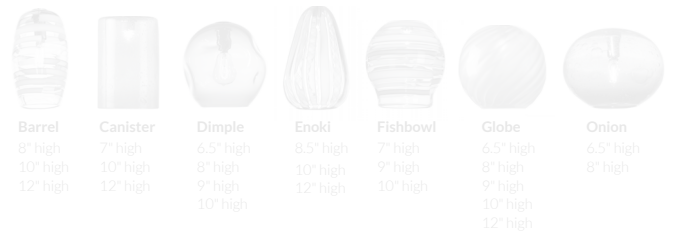

TRACY GLOVER

OBJECTS AND LIGHTING

Lens PENDANT

Description

Shown: Lens diffusers in Primavera pattern, Tourmaline color. Brushed Nickel finish

- (2) 14" diameter, convex glass Lenses
- Up to a 36" downrod, or specify length
- Metal downrod is not field adjustable
- Canopy dimensions, 5" diameter x .75" high
- (2) 60watt max candelabra-based sockets
- 2.5watt dimmable LED bulbs, included
- 120volt fixture
- UL and cUL listed

Options Grid LENS PENDANT

Please use options grid to specify pattern, color, colorway, finish, cord color and shade fabric when appropriate. Grayed-out options are not available for this product.

Pattern Choices

Color Choices for Primavera, Ribbed, Rope, Smooth, Twist, and Wrap Patterns

For larger images of swatches, go to tracygloverstudio.com/collections/swatches

Colorway Choices for Ombre Primavera pattern

Colorway Choices for Licorice Stick pattern

Colorway Choices for Striped pattern

Colorway Choices for Lace pattern

Colorway Choices for Lustre pattern

Finish Choices

Cord Color Choices

Diffuser Shape Choices

Shape Choices for Metropolis Socket Covers