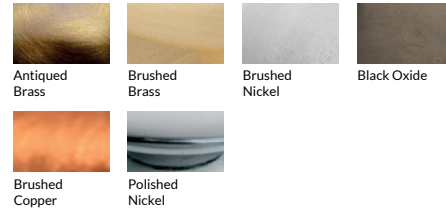

Options Grid LENS PENDANT

Please use options grid to specify pattern, color, colorway, finish, cord color and shade fabric when appropriate. Grayed-out options are not available for this product.

Pattern Choices

Color Choices for Primavera, Ribbed, Rope, Smooth, Twist, and Wrap Patterns

For larger images of swatches, go to tracygloverstudio.com/collections/swatches

Colorway Choices for Ombre Primavera pattern

Colorway Choices for Licorice Stick pattern

Colorway Choices for Striped pattern

Colorway Choices for Lace pattern

Colorway Choices for Lustre pattern

Finish Choices

Cord Color Choices

Diffuser Shape Choices

Shape Choices for Metropolis Socket Covers