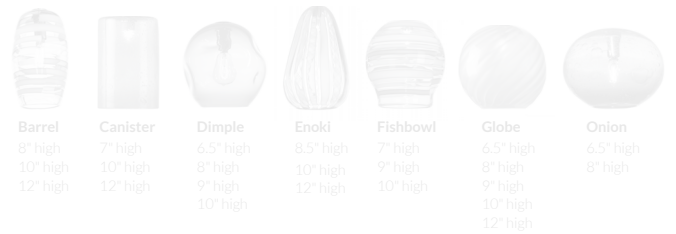

TRACY GLOVER

OBJECTS AND LIGHTING

Gourd CHANDELIER

Description

Shown: Wide, Large and Medium Gourds in Smooth pattern, Clear color, with Brushed Brass finish

- Glass available in these sizes:
Wide, 10" high x 12" wide
Large, 16" high x 8" wide
Small, 12" high x 6" wide
Medium, 13" high x 10" wide;
- Available with a Square, Round, or Rectangular canopy; max diameter 46" and 8' wide
- Polished Nickel not available in sizes larger than 22"
- Brushed Nickel canopies larger than 12" will be made in Brushed Aluminum with Brushed Nickel hardware
- Also available to be hung by Rope
- Downrod and Rope are not field adjustable
- 40watt max medium-based socket
- 6watt dimmable LED bulb, included
- 120volt fixture
- UL and cUL listed

Options Grid GOURD CHANDELIER

Please use options grid to specify pattern, color, colorway, finish, cord color and shade fabric when appropriate.
 Grayed-out options are not available for this product.

Pattern Choices

Color Choices for Primavera, Ribbed, Rope, Smooth, Twist, and Wrap Patterns

For larger images of swatches, go to tracygloverstudio.com/collections/swatches

Colorway Choices for Ombre Primavera pattern

Colorway Choices for Licorice Stick pattern

Colorway Choices for Striped pattern

Colorway Choices for Lace pattern

Colorway Choices for Lustre pattern

Finish Choices

Cord Color Choices

Diffuser Shape Choices

Shape Choices for Metropolis Socket Covers