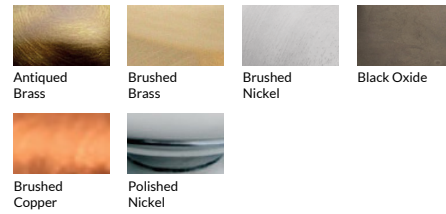

Options Grid GOURD CHANDELIER

Please use options grid to specify pattern, color, colorway, finish, cord color and shade fabric when appropriate.
 Grayed-out options are not available for this product.

Pattern Choices

Color Choices for Primavera, Ribbed, Rope, Smooth, Twist, and Wrap Patterns

For larger images of swatches, go to tracygloverstudio.com/collections/swatches

Colorway Choices for Ombre Primavera pattern

Colorway Choices for Licorice Stick pattern

Colorway Choices for Striped pattern

Colorway Choices for Lace pattern

Colorway Choices for Lustre pattern

Finish Choices

Cord Color Choices

Diffuser Shape Choices

Shape Choices for Metropolis Socket Covers