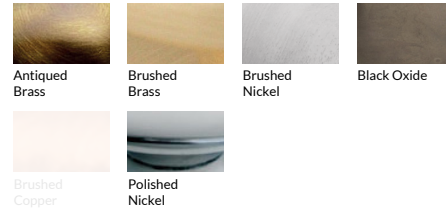

Options Grid DOUBLE BUBBLE SCONCE

Please use options grid to specify pattern, color, colorway, finish, cord color and shade fabric when appropriate.
 Grayed-out options are not available for this product.

Pattern Choices

Color Choices for Primavera, Ribbed, Rope, Smooth, Twist, and Wrap Patterns

For larger images of swatches, go to tracygloverstudio.com/collections/swatches

Colorway Choices for Ombre Primavera pattern

Colorway Choices for Licorice Stick pattern

Colorway Choices for Striped pattern

Colorway Choices for Lace pattern

Colorway Choices for Lustre pattern

Finish Choices

Cord Color Choices

Diffuser Shape Choices