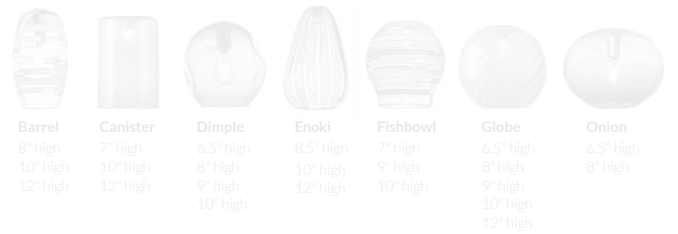

Description

*Shown: Globe shapes in Clear glass,
Bullicante pattern, with Brushed Nickel finish*

- Glass dimensions, 4.5" diameter
- Fixture dimensions, 11" overall height
- 6" diameter backplate
- Can be mounted vertically or horizontally
- (2) 25w max sockets
- 2.5watt dimmable LED bulbs, 2700k, included
- 120volt fixture
- UL and cUL listed

Options Grid DOUBLE BUBBLE SCONCE

Please use options grid to specify pattern, color, colorway, finish, cord color and shade fabric when appropriate.
 Grayed-out options are not available for this product.

Pattern Choices

Color Choices for Primavera, Ribbed, Rope, Smooth, Twist, and Wrap Patterns

For larger images of swatches, go to tracygloverstudio.com/collections/swatches

Colorway Choices for Ombre Primavera pattern

Colorway Choices for Licorice Stick pattern

Colorway Choices for Striped pattern

Colorway Choices for Lace pattern

Colorway Choices for Lustre pattern

Finish Choices

Cord Color Choices

Diffuser Shape Choices