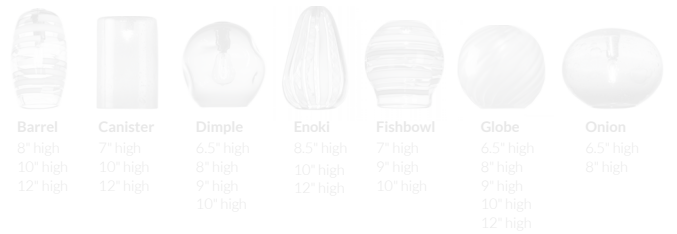

TRACY GLOVER

OBJECTS AND LIGHTING

Pendant DOUBLE BUBBLE

Description

*Shown: Globe shapes in Clear glass,
Bullicante pattern, with Black Oxide finish*

- Glass dimensions, 4.5" diameter
- Fixture dimensions, 11" wide
- Downrod not field-adjustable;
specify overall height at time of ordering
- 5" diameter ceiling canopy
- (2) 25w max sockets
- 2.5watt dimmable LED bulbs, 2700k, included
- 120volt fixture
- UL and cUL listed

Pattern Choices

Color Choices for Primavera, Ribbed, Rope, Smooth, Twist, and Wrap Patterns

For larger images of swatches, go to tracygloverstudio.com/collections/swatches

Colorway Choices for Ombre Primavera pattern

Colorway Choices for Licorice Stick pattern

Colorway Choices for Striped pattern

Colorway Choices for Lace pattern

Colorway Choices for Lustre pattern

Finish Choices

Cord Color Choices

Diffuser Shape Choices

Shape Choices for Metropolis Socket Covers

Shape Choices for Sconce Backplate