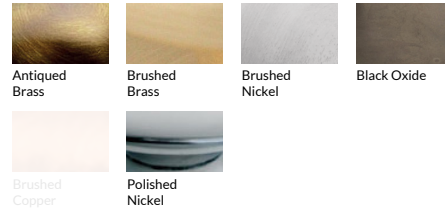

Options Grid DOUBLE BUBBLE PENDANT

Please use options grid to specify pattern, color, colorway, finish, cord color and shade fabric when appropriate.
 Grayed-out options are not available for this product.

Pattern Choices

Color Choices for Primavera, Ribbed, Rope, Smooth, Twist, and Wrap Patterns

For larger images of swatches, go to tracygloverstudio.com/collections/swatches

Colorway Choices for Ombre Primavera pattern

Colorway Choices for Licorice Stick pattern

Colorway Choices for Striped pattern

Colorway Choices for Lace pattern

Colorway Choices for Lustre pattern

Finish Choices

Cord Color Choices

Diffuser Shape Choices