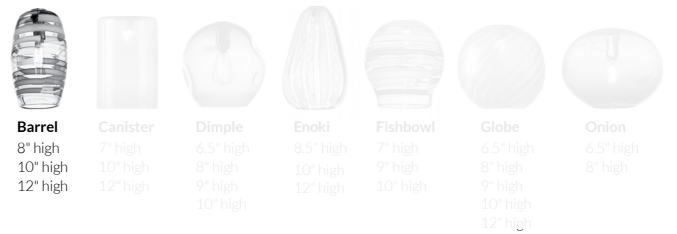

Diffuser Shape Choices