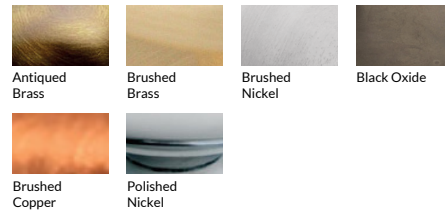

Finish Choices