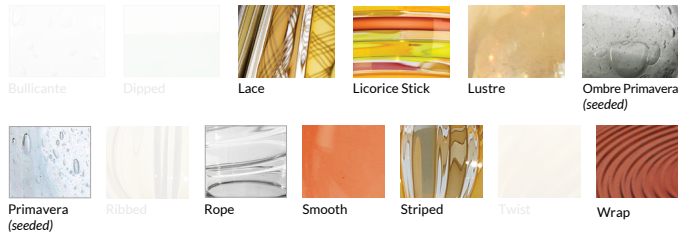

Options Grid BARREL PENDANT

Please use options grid to specify pattern, color, colorway, finish, cord color and shade fabric when appropriate.
Grayed-out options are not available for this product.

Pattern Choices