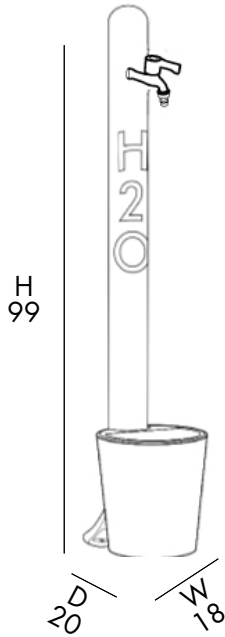

WINE RED
3005

LIGHT GREEN
6018

*EXTRA FOR SPECIAL COLORS € 35,00

H2O GH115/20

€145,00

Only cold water

4 Kg

D 15 cm
H 101 cm
W 19 cm