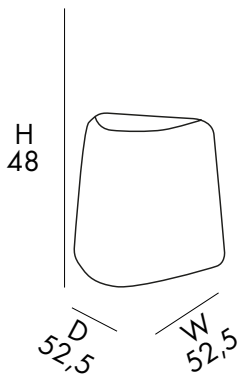

COLORS

STANDARD COLORS RESIN				
RUBY 3003	ANTHRACITE 7016	GREEN 6016	WHITE 9003	CHERRY 3027
DOVE GRAY 7030	BLUE 5002			

RAL LACQUARED

*SU RICHIESTA RAL LACCATA/
ANY RAL LACQUERED
VAT. NOT INCLUDED

PREZZO SU RICHIESTA/
PRICE ONE REQUEST

GAIA SGABELLO

€145,00

DP8077

VAT. NOT INCLUDED

SGABELLO

- OUTDOOR
- REALIZZATO IN POLIETILENE COLORATO IN MASSA

FOOTSTOOL

- OUTDOOR
- MADE IN HD MASS COLOURED POLYETHYLENE