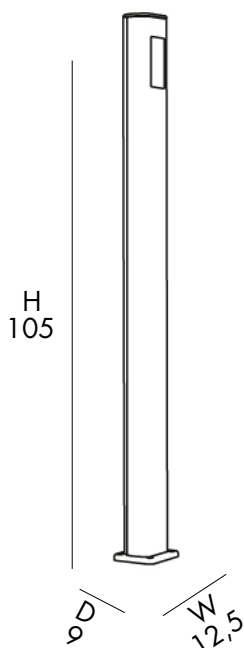

COLONNA FOTOCELLULA QM980 €565,00

PROFESSIONAL LINE