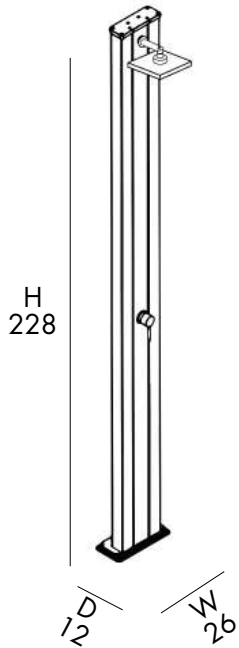

SPRING S A205

€745,00

VAT. NOT INCLUDED