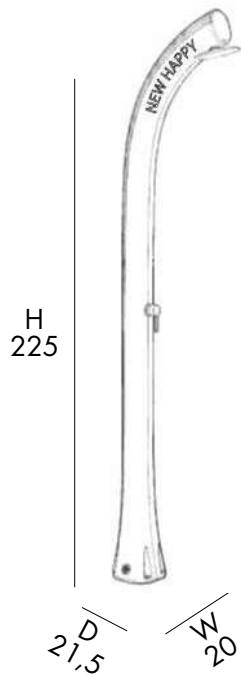

NEW HAPPY H200

€ 275,00

NEW PRODUCT

VAT. NOT INCLUDED