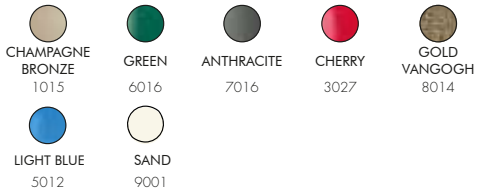

COLORS

STANDARD COLORS ALUMINIUM