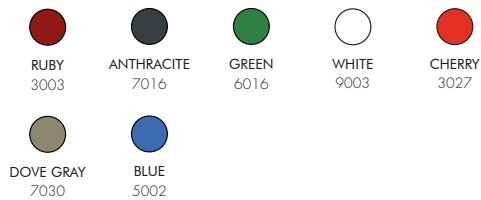

COLORS

STANDARD COLORS RESIN