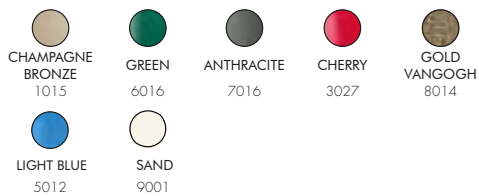

COLORS

STANDARD COLORS ALUMINIUM

SPECIAL COLORS ALUMINIUM

*EXTRA FOR SPECIAL COLORS € 125,00
VAT. NOT INCLUDED

BIG JOLLY A365

€1490,00

VAT. NOT INCLUDED

20 Kg