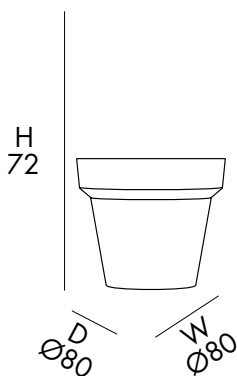

COLORS

STANDARD COLORS RESIN				
 RUBY 3003	 ANTHRACITE 7016	 GREEN 6016	 WHITE 9003	 CHERRY 3027
 DOVE GRAY 7030	 BLUE 5002			

RAL LACQUARED

ON
REQUEST

*SU RICHIESTA RAL LACCATA/
ANY RAL LACQUERED
VAT. NOT INCLUDED

PREZZO SU RICHIESTA/
PRICE ONE REQUEST

POT S

€295,00

DP1657

VAT. NOT INCLUDED

VASO

- OUTDOOR
- REALIZZATO IN POLIETILENE COLORATO IN MASSA
- CAPACIENZA 410 LT

POT

- OUTDOOR
- MADE IN HD MASS COLOURED POLYETHYLENE
- CAPACITY 410 LT

VASE

- OUTDOOR
- FABRIQUÉ EN POLYÉTHYLÈNE COLORÉE DANS LA MASSE
- CAPACITÉ 410 LT

JARRÓN

- OUTDOOR
- REALIZADA EN POLIETILENO COLOREADO A GRANDEL EN MASE
- CAPACIDAD 410 LT