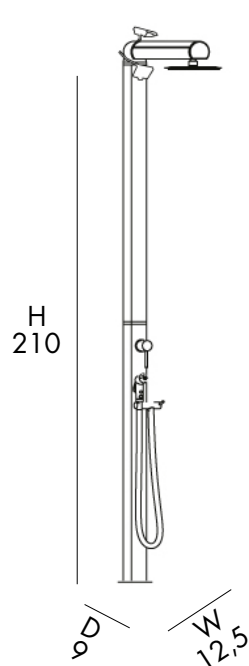

COLORS

STANDARD COLORS QUICK

BIANCO Bianco Lucido Glossy White 9003-QL	ALLUMINIO Alluminio Satinato Satin Aluminium 9007-QL	ARDESIA Ardesia Opaco Matt Slate 7015-QL	OTTANIO Ottanio Lucido Metallizzato Teal Shiny Metallic 5021-QL

SPECIAL COLORS QUICK

ONICE AMBRATO Onice Nero/Oro Amber Onyx Black/Gold M001	CARRARA Marmo Bianco White Marble M002	CARBONIO Carbonio Nero/Verde Green/Black Corbon C001

*EXTRA FOR SPECIAL COLORS **€ 285,00**
VAT. NOT INCLUDED

QUICK Q845

€795,00

VAT. NOT INCLUDED