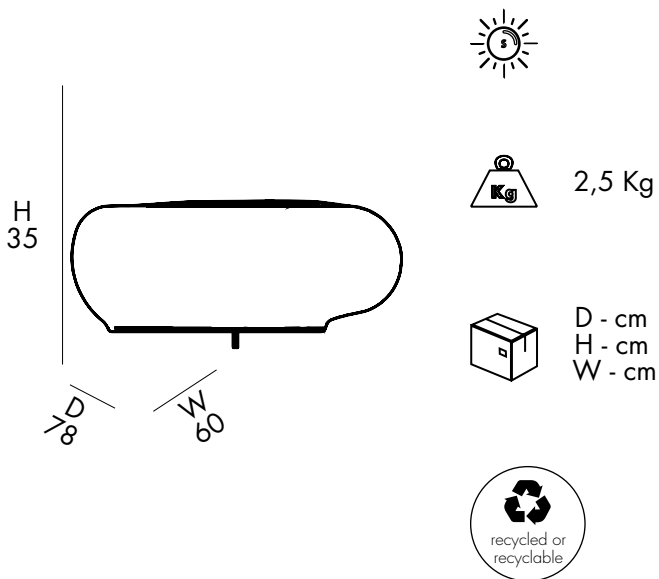

ACCESORIO DE MOBILIARIO LUMINOSOS

- VERSIÓN LUMINOSA FOTOVOLTAICA
- REALIZADA EN POLIETILENO A GRANEL
- LED RGB
- MANDO A DISTANCIA