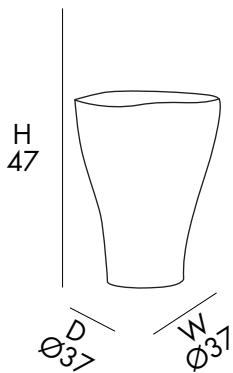

COLORS

STANDARD COLORS RESIN

 RUBY 3003	 ANTHRACITE 7016	 GREEN 6016	 WHITE 9003	 CHERRY 3027
 DOVE GRAY 7030	 BLUE 5002			

RAL LACQUARED

*SU RICHIESTA RAL LACCATA/
ANY RAL LACQUERED
VAT. NOT INCLUDED

**PREZZO SU RICHIESTA/
PRICE ONE REQUEST**

FELIX

DP1550

€95,00

VAT. NOT INCLUDED

SGABELLO

- OUTDOOR
- REALIZZATO IN POLIETILENE COLORATA IN MASSA

FOOTSTOOL

- OUTDOOR
- MADE IN HD MASS COLOURED POLYETHYLENE

TABOURET

- OUTDOOR
- FABRIQUÉ EN POLYÉTHYLÈNE COLORÉE DANS LA MASSE

ESCABEL

- OUTDOOR
- REALIZADA EN POLIETILENO COLOREADA A GRANEL EN MASE