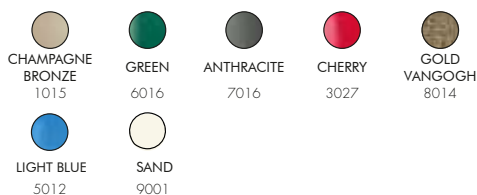

COLORS

STANDARD COLORS ALUMINIUM

SPECIAL COLORS ALUMINIUM

*EXTRA FOR SPECIAL COLORS € 125,00
VAT. NOT INCLUDED

JOLLY S A620

€ 535,00

VAT. NOT INCLUDED

22 Lt