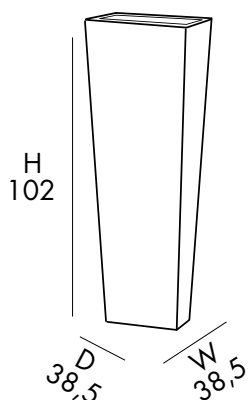

COLOR LIGHT RESIN

QUADRO 102 SL

ART1926/SOLAR

€245,00

VAT. NOT INCLUDED