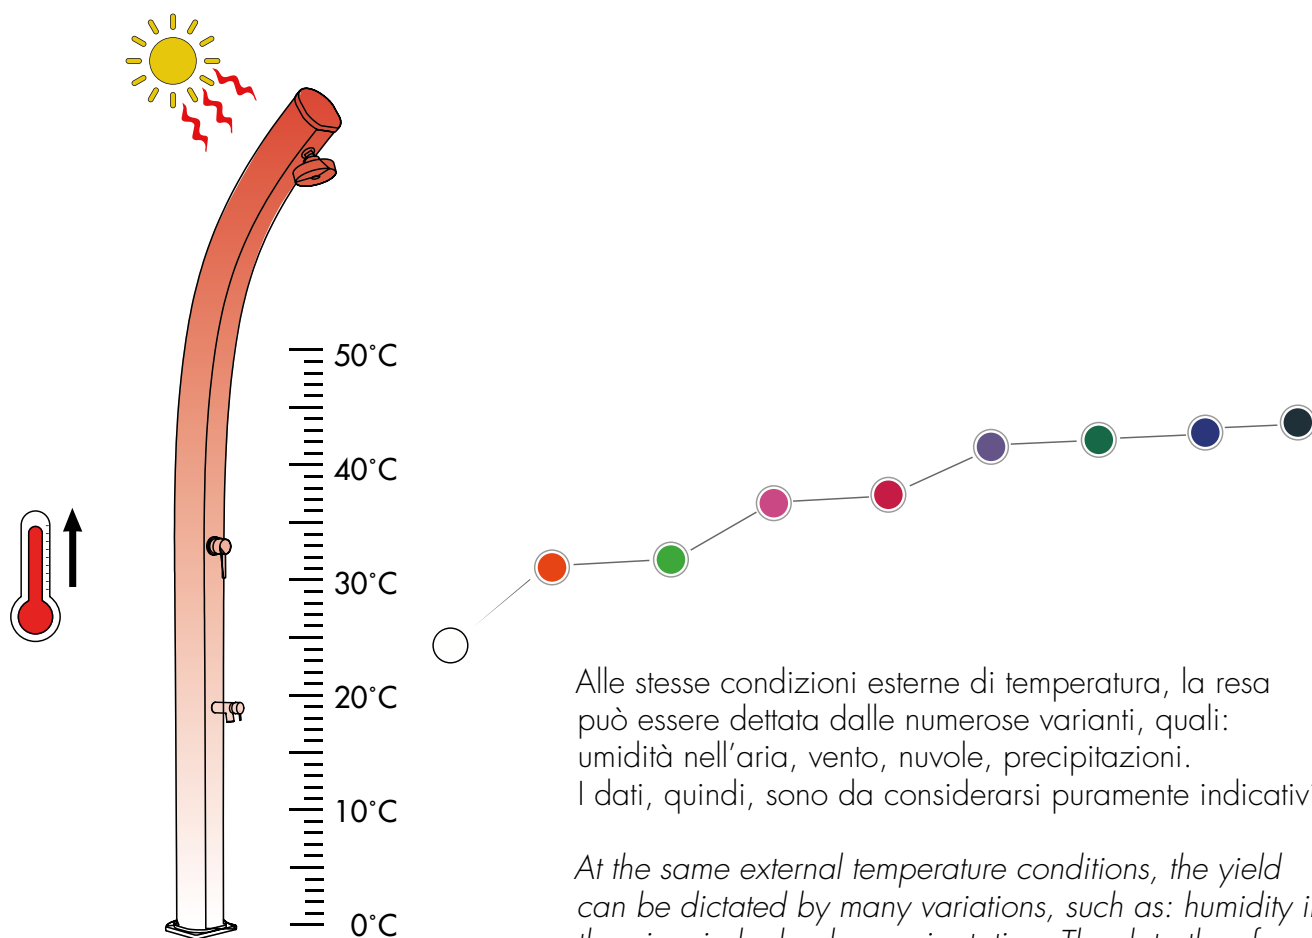

TEST TEMPERATURA PER LE DOCCE SOLARI

SOLAR SHOWER HEATING TEST

TEST CONDITIONS:

DAY: 07/08/2016 - 11.30 AM - **ATMOSPHERIC CONDITIONS:** SUNSHINE WITHOUT WIND

OUTSIDE TEMPERATURE: 27° C - **INLET WATER TEMPERATURE:** 12° C - **EXPOSURE OF RETRO SOLAR SHOWER:** SOUTH