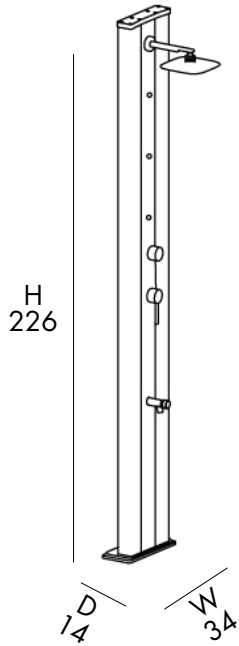

ZAFFIRO
Slightly Metalised
5600

RUBINO
Slightly Metalised
3500

*EXTRA FOR SPECIAL COLORS € 285,00

DADA S D455-TL

€2550,00

28,5 Kg

D 24 cm
H 231 cm
W 36 cm

INCLUDED