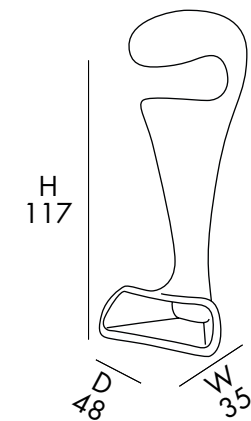

COLORS

STANDARD COLORS RESIN

WHITE
9003

FUXIA
4003

ANTHRACITE
7016

ORANGE
2009

RAL LACQUARED

ON
REQUEST

*SU RICHIESTA RAL LACCATA/
ANY RAL LACQUERED
VAT. NOT INCLUDED

**PREZZO SU RICHIESTA/
PRICE ONE REQUEST**

PISOLO

€145,00

DP1540

VAT. NOT INCLUDED

SEVETTO Design by Ballabio C. - Elli A.