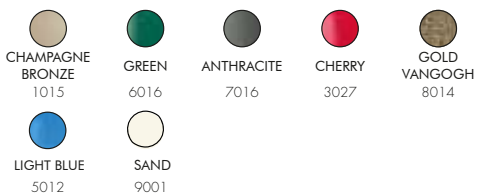

COLORS

STANDARD COLORS ALUMINIUM