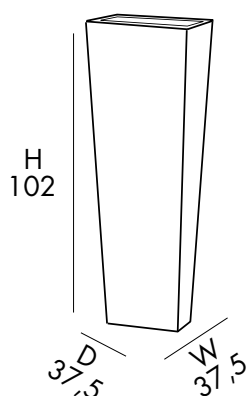

Nespolo

QUADRO 102 ART

DP1926/ART

€1900,00

VAT. NOT INCLUDED