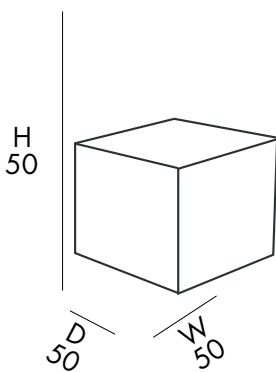

COLORS

STANDARD COLORS RESIN				
 RUBY 3003	 ANTHRACITE 7016	 GREEN 6016	 WHITE 9003	 CHERRY 3027
 DOVE GRAY 7030	 BLUE 5002			

RAL LACQUARED

ON
REQUEST

*SU RICHIESTA RAL LACCATA/
ANY RAL LACQUERED
VAT. NOT INCLUDED

**PREZZO SU RICHIESTA/
PRICE ONE REQUEST**

IRIS POUF

DP1929

€135,00

VAT. NOT INCLUDED

TAVOLINO/SEDUTA MODULARE

- OUTDOOR
- REALIZZATA IN POLIETILENE COLORATA IN MASSA

TABLE/MODULAR SEAT

- OUTDOOR
- MADE IN HD MASS COLOURED POLYETHYLENE

TABLE/SIÈGE MODULAIRE

- OUTDOOR
- FABRIQUÉE EN POLYÉTHYLÈNE COLORÉE DANS LA MASSE

MESA/ASIENTO MODULAR

- OUTDOOR
- REALIZADA EN POLIETILENO COLOREADA A GRANEL EN MASE