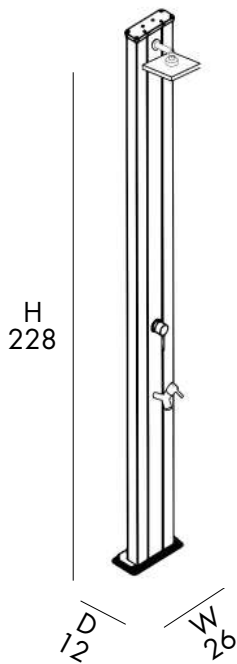

SPRING S A220

€ 745,00

VAT. NOT INCLUDED

25 Lt

18 Kg

D 28 cm
H 232 cm
W 24 cm