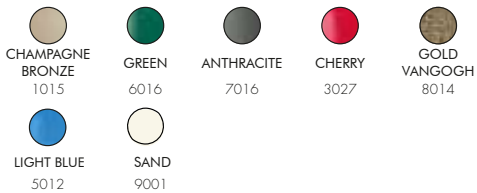

COLORS

STANDARD COLORS ALUMINIUM

SPECIAL COLORS ALUMINIUM

*EXTRA FOR SPECIAL COLORS € 125,00
VAT. NOT INCLUDED

BIG JOLLY A365/2

€1190,00

VAT. NOT INCLUDED

20 Kg