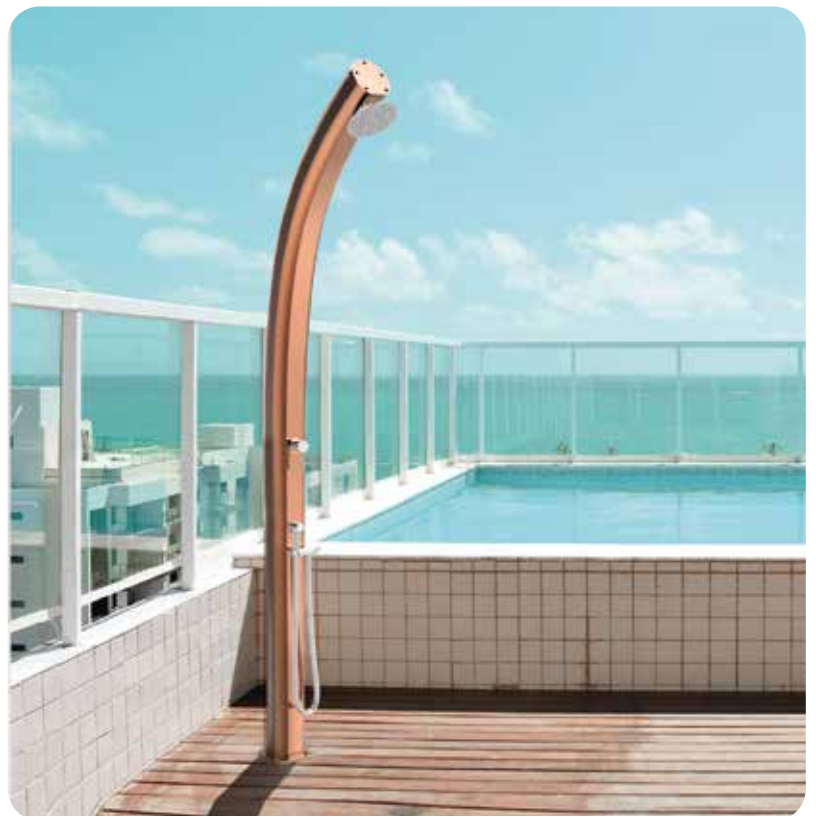

DUCHA SOLAR

- CABEZA DE DUCHA
- MEZCLADOR
- DUCHA MOVIL
- REALIZADA EN ALUMINIO PINTADO EN POLVO
- ACCESORIOS DE LATÓN CROMADO Y ABS CROMO
- ACCESORIO DE DUCHA DE LADO DERECHO