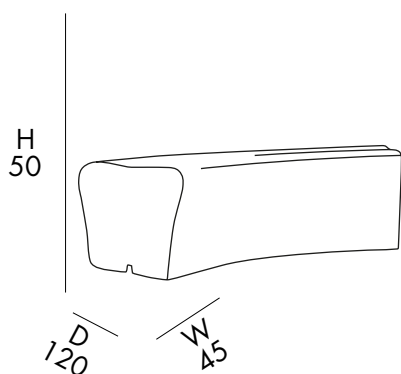

COLORS

STANDARD COLORS RESIN				
RUBY 3003	ANTHRACITE 7016	GREEN 6016	WHITE 9003	CHERRY 3027
DOVE GRAY 7030	BLUE 5002			

RAL LACQUARED

ON
REQUEST

*SU RICHIESTA RAL LACCATA/
ANY RAL LACQUERED
VAT. NOT INCLUDED

PREZZO SU RICHIESTA/
PRICE ONE REQUEST

ALTHEA

€295,00

DP1472

VAT. NOT INCLUDED