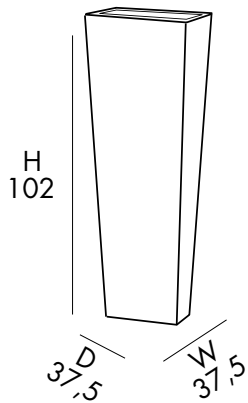

COLORS

STANDARD COLORS RESIN				
 RUBY 3003	 ANTHRACITE 7016	 GREEN 6016	 WHITE 9003	 CHERRY 3027
 DOVE GRAY 7030	 BLUE 5002			

RAL LACQUARED

ON
REQUEST

*SU RICHIESTA RAL LACCATA/
ANY RAL LACQUERED
VAT. NOT INCLUDED

PREZZO SU RICHIESTA/
PRICE ONE REQUEST

QUADRO 102

€215,00

AR1926

VAT. NOT INCLUDED