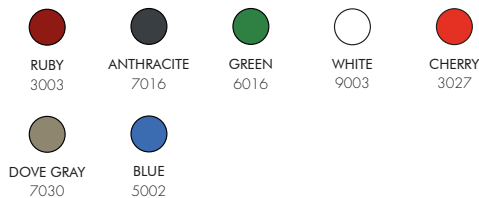

COLORS

STANDARD COLORS RESIN