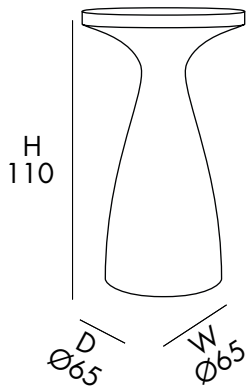

COLORS

STANDARD COLORS RESIN

WHITE
9003

FUXIA
4003

ANTHRACITE
7016

ORANGE
2009

RAL LACQUARED

ON
REQUEST

*SU RICHIESTA RAL LACCATA/
ANY RAL LACQUERED
VAT. NOT INCLUDED

PREZZO SU RICHIESTA/
PRICE ONE REQUEST

DRINK

€275,00

DP1548

VAT. NOT INCLUDED

SEVETTO Design by Elli A.

TAVOLO ALTO

- OUTDOOR
- REALIZZATO IN POLIETILENE COLORATA IN MASSA

HIGH TABLE

- OUTDOOR
- MADE IN HD MASS COLOURED POLYETHYLENE

TABLE HAUTE

- OUTDOOR
- FABRIQUÉE EN POLYÉTHYLÈNE COLORÉE DANS LA MASSE

JARRÓN

- OUTDOOR
- REALIZADA EN POLIETILENO COLOREADO A GRANEL EN MASE