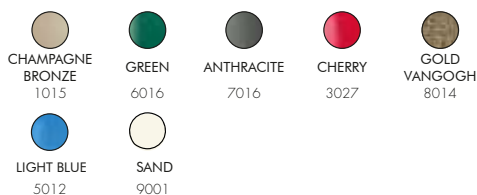

COLORS

STANDARD COLORS ALUMINIUM