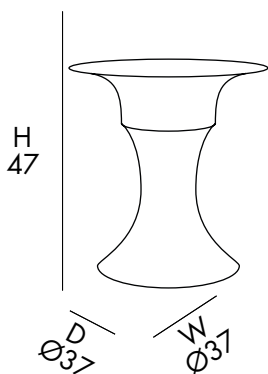

COLORS

STANDARD COLORS RESIN

WHITE
9003

FUXIA
4003

ANTHRACITE
7016

ORANGE
2009

RAL LACQUARED

ON
REQUEST

*SU RICHIESTA RAL LACCATA/
ANY RAL LACQUERED
VAT. NOT INCLUDED

PREZZO SU RICHIESTA/
PRICE ONE REQUEST

OLIMPO

€225,00

DP1544

VAT. NOT INCLUDED

SEVETTO Design by Ballabio C. - Elli A.

TAVOLO componibile

- OUTDOOR
- REALIZZATO IN POLIETILENE COLORATA IN MASSA
- IL PRODOTTO È SMONTABILE IN DUE PEZZI

MODULAR TABLE

- OUTDOOR
- MADE IN HD MASS COLOURED POLYETHYLENE
- THE PRODUCT CAN BE DIVIDED IN TWO PIECES

TABLE MODULAIRE

- OUTDOOR
- FABRIQUÉE EN POLYÉTHYLÈNE COLORÉE DANS LA MASSE
- LE PRODUIT EST DÉMONTABLE EN DEUX PIÈCES

MESA MODULAR

- OUTDOOR
- REALIZADA EN POLIETILENO COLOREADA A GRANEL EN MASE
- EL PRODUCTO ES DESMONTABLE EN DOS PIEZAS