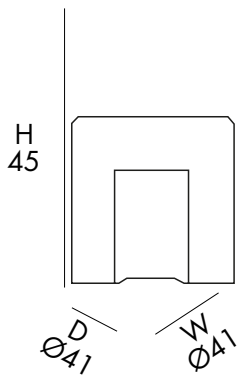

COLORS

STANDARD COLORS RESIN				
RUBY 3003	ANTHRACITE 7016	GREEN 6016	WHITE 9003	CHERRY 3027
DOVE GRAY 7030	BLUE 5002			

RAL LACQUARED

*SU RICHIESTA RAL LACCATA/
ANY RAL LACQUERED
VAT. NOT INCLUDED

**PREZZO SU RICHIESTA/
PRICE ONE REQUEST**

KAMI SGABELLO

€135,00

DP8076

VAT. NOT INCLUDED

SGABELLO

- OUTDOOR
- REALIZZATO IN POLIETILENE COLORATO IN MASSA

FOOTSTOOL

- OUTDOOR
- MADE IN HD MASS COLOURED POLYETHYLENE