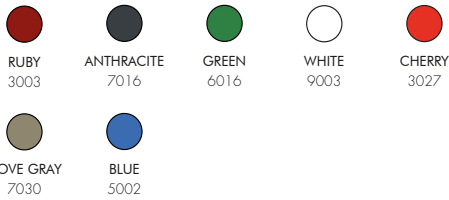

COLORS

STANDARD COLORS RESIN