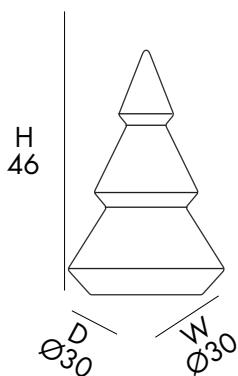

COLORS

STANDARD COLORS RESIN				
RUBY 3003	ANTHRACITE 7016	GREEN 6016	WHITE 9003	CHERRY 3027
DOVE GRAY 7030	BLUE 5002			

RAL LACQUARED

ON
REQUEST

*SU RICHIESTA RAL LACCATA/
ANY RAL LACQUERED
VAT. NOT INCLUDED

PREZZO SU RICHIESTA/
PRICE ONE REQUEST

ABETE S SMART

DP2226

€115,00

VAT. NOT INCLUDED

COMPLEMENTO D'ARREDO

- OUTDOOR
- REALIZZATO IN POLIETILENE COLORATO IN MASSA

FURNISHING ACCESSORY

- OUTDOOR
- MADE IN HD MASS COLOURED POLYETHYLENE

ACCESSOIRE D'AMEUBLEMENT

- OUTDOOR
- FABRIQUÉ EN POLYÉTHYLÈNE COLORÉE DANS LA MASSE

ACCESORIO DE MOBILIARIO

- OUTDOOR
- REALIZADA EN POLIETILENO COLOREADO A GRANEL EN MASE