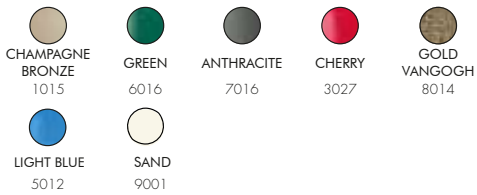

COLORS

STANDARD COLORS ALUMINIUM