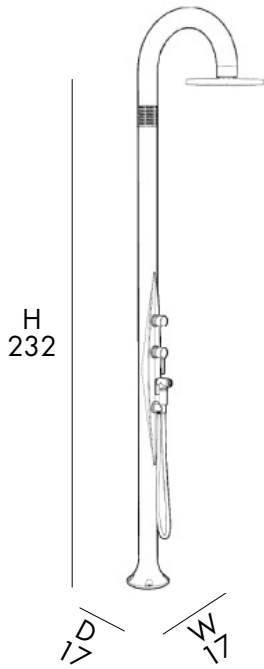

FUNNY YIN T355

€595,00

VAT. NOT INCLUDED

10,5 Kg

D 48 cm
H 194 cm
W 21cm

INCLUDED

DEVIATORE
DIVERTER

DOCCIA TRADIZIONALE

- SOFFIONE 250mm
- MISCELATORE
- DOCCETTA • DEVIATORE
- REALIZZATA IN POLIETILENE COLORATO IN MASSA
- ACCESSORI IN OTTONE ABS CROMATO
- ATTACCO DOCCIA STANDARD A PAVIMENTO, SU RICHIESTA LATERALE

TRADITIONAL SHOWER

- SHOWER HEAD 250mm
- MIXER
- HAND SHOWER • DIVERTER
- MADE IN HD MASS COLORED POLYETHYLENE
- ACCESSORIES IN CHROMED BRASS AND CHROMED ABS
- SHOWER ATTACHMENT AT THE BASE, LATERAL ON REQUEST

DOUCHE TRADITIONNELLE

- POMME DE DOUCHE 250mm
- MITIGEUR
- DOUCHETTE • DÉVIEUR
- FABRIQUÉE EN POLYÉTHYLÈNE COLORÉ DANS LA MASSE
- ACCESSOIRES EN LAITON CHROMÉ ET ABS
- RACCORDEMENT DOUCHE AU SOL, LATÉRAL SUR DEMANDE

DUCHA TRADITIONAL

- CABEZA DE DUCHA 250mm
- MEZCLADOR
- DUCHA MOVIL • DEVIATOR
- REALIZADA EN POLIETILENO COLOREADO A GRANEL EN MASE
- ACCESORIOS DE LATÓN CROMADO Y ABS CROMO
- CONEXIÓN DE DUCHA EN EL SUELO, LATERAL BAJO PEDIDO