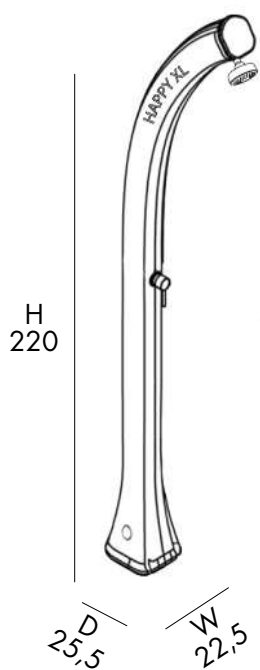

HAPPY XL H400

€ 335,00

VAT. NOT INCLUDED