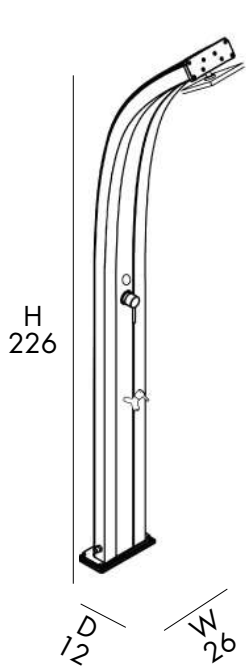

ZAFFIRO
Slightly Metalised
5600

RUBINO
Slightly Metalised
3500

*EXTRA FOR SPECIAL COLORS € 285,00

SPRING A120-TL

€1595,00

25 Lt

19,5 Kg

D 43 cm
H 231 cm
W 29 cm