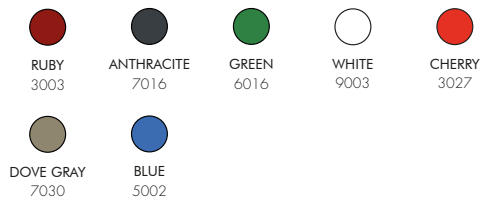

COLORS

STANDARD COLORS RESIN

SPECIAL COLORS RESIN

*EXTRA FOR SPECIAL COLORS € 35,00
VAT. NOT INCLUDED

NEW HAPPY H220

€ 295,00

NEW PRODUCT

VAT. NOT INCLUDED