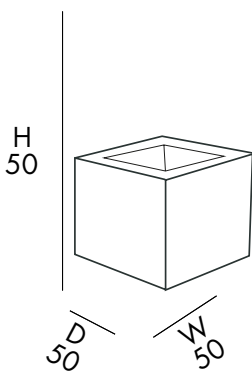

COLORS

STANDARD COLORS RESIN				
RUBY 3003	ANTHRACITE 7016	GREEN 6016	WHITE 9003	CHERRY 3027
DOVE GRAY 7030	BLUE 5002			

RAL LACQUARED

*SU RICHIESTA RAL LACCATA/
ANY RAL LACQUERED
VAT. NOT INCLUDED

PREZZO SU RICHIESTA/
PRICE ONE REQUEST

IRIS VASE

€145,00

DP1929/VASE

VAT. NOT INCLUDED

VASO

- OUTDOOR
- REALIZZATO IN POLIETILENE COLORATO IN MASSA
- CAPACITÀ 8 LT

POT

- OUTDOOR
- MADE IN HD MASS COLOURED POLYETHYLENE
- CAPACITY 8 LT

VASE

- OUTDOOR
- FABRIQUÉ EN POLYÉTHYLÈNE COLORÉE DANS LA MASSE
- CAPACITÉ 8 LT

JARRÓN

- OUTDOOR
- REALIZADA EN POLIETILENO COLOREADO A GRANEL EN MASE
- CAPACIDAD 8 LT