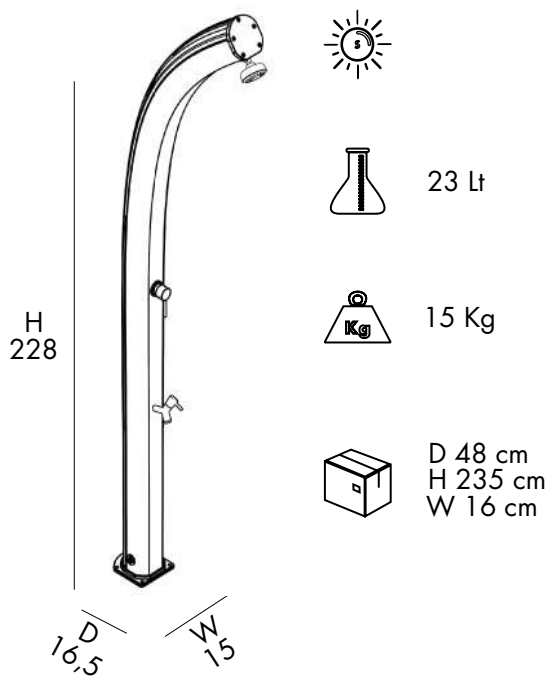

JOLLY A520

€ 595,00

VAT. NOT INCLUDED