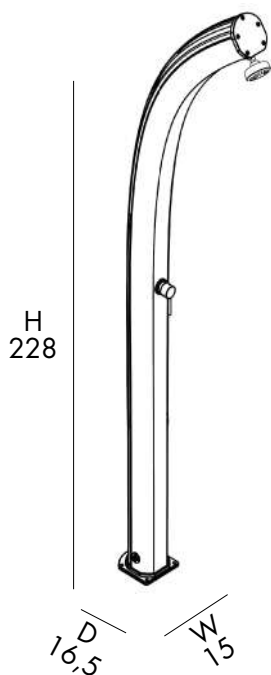

JOLLY A500

€ 545,00

VAT. NOT INCLUDED