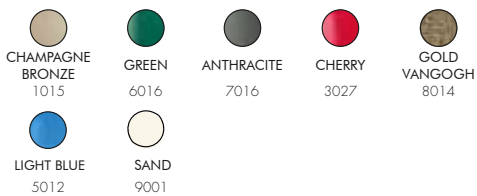

COLORS

STANDARD COLORS ALUMINIUM

SPECIAL COLORS ALUMINIUM

*EXTRA FOR SPECIAL COLORS € 125,00
VAT. NOT INCLUDED

SPRING FONTANA AS345

€665,00

VAT. NOT INCLUDED

10 Kg