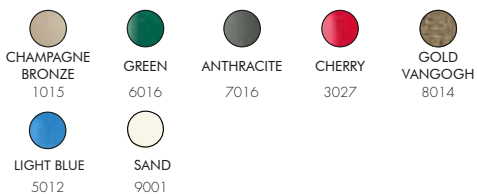

COLORS

STANDARD COLORS ALUMINIUM