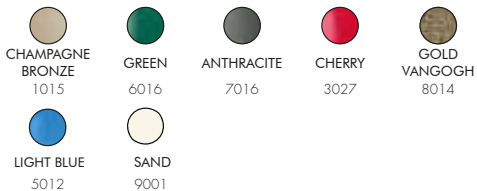

COLORS

STANDARD COLORS ALUMINIUM