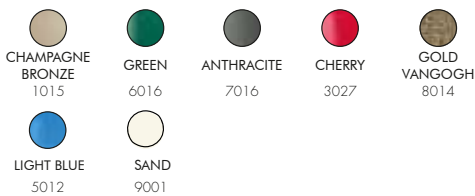

COLORS

STANDARD COLORS ALUMINIUM

SPECIAL COLORS ALUMINIUM

*EXTRA FOR INOX BAND	€ 165,00
*EXTRA FOR SPECIAL COLORS VAT. NOT INCLUDED	€ 125,00

SPRING S A220

€ 745,00

VAT. NOT INCLUDED

25 Lt