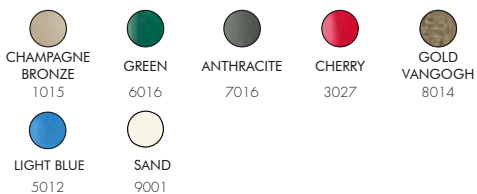

COLORS

STANDARD COLORS ALUMINIUM

SPECIAL COLORS ALUMINIUM

*EXTRA FOR SPECIAL COLORS € 125,00
VAT. NOT INCLUDED

JOLLY A500

€ 545,00

VAT. NOT INCLUDED

23 Lt