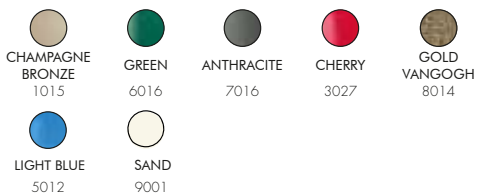

COLORS

STANDARD COLORS ALUMINIUM