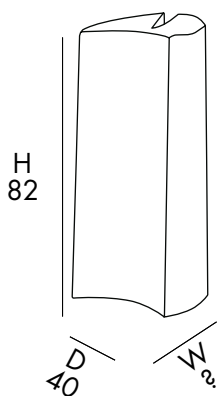

COLORS

STANDARD COLORS RESIN

WHITE 9003	FUXIA 4003	ANTHRACITE 7016	ORANGE 2009

RAL LACQUARED

ON
REQUEST

*SU RICHIESTA RAL LACCATA/
ANY RAL LACQUERED
VAT. NOT INCLUDED

**PREZZO SU RICHIESTA/
PRICE ONE REQUEST**

KALISPERA

€195,00

DP1549

VAT. NOT INCLUDED

SEVETTO Design by Elli A.

SGABELLO ALTO

- OUTDOOR
- REALIZZATO IN POLIETILENE COLORATA IN MASSA
- DOTATO DI MANIGLIA E POGGIA PIEDI

HIGH FOOTSTOOL

- OUTDOOR
- MADE IN HD MASS COLOURED POLYETHYLENE
- EQUIPPED WITH HANDLE AND FOOT REST

TABOURET HAUT

- OUTDOOR
- FABRIQUÉ EN POLYÉTHYLÈNE COLORÉE DANS LA MASSE
- ÉQUIPÉ D'UNE POIGNÉE ET D'UN REPOSE-PIEDS

ESCABEL ALTO

- OUTDOOR
- REALIZADA EN POLIETILENO COLOREADO A GRANEL EN MASE
- EQUIPADO CON ASA Y REPOSAPIÉS