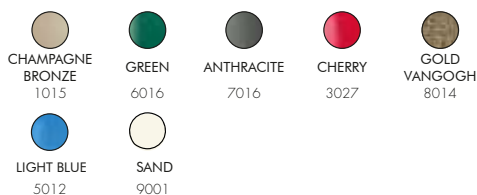

COLORS

STANDARD COLORS ALUMINIUM

SPECIAL COLORS ALUMINIUM

*EXTRA FOR INOX BAND	€ 165,00
*EXTRA FOR SPECIAL COLORS VAT. NOT INCLUDED	€ 125,00

SPRING A125

€785,00

VAT. NOT INCLUDED

18,5 Kg