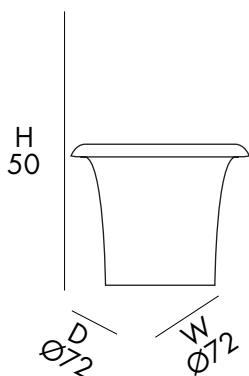

COLORS

STANDARD COLORS RESIN				
 RUBY 3003	 ANTHRACITE 7016	 GREEN 6016	 WHITE 9003	 CHERRY 3027
 DOVE GRAY 7030	 BLUE 5002			

RAL LACQUARED

ON
REQUEST

*SU RICHIESTA RAL LACCATA/
ANY RAL LACQUERED
VAT. NOT INCLUDED

**PREZZO SU RICHIESTA/
PRICE ONE REQUEST**

TUMMY VASE

DP8070

€175,00

VAT. NOT INCLUDED

VASO

- OUTDOOR
- REALIZZATO IN POLIETILENE COLORATO IN MASSA
- CAPIENZA 180 LT

POT

- OUTDOOR
- MADE IN HD MASS COLOURED POLYETHYLENE
- CAPACITY 180 LT

VASE

- OUTDOOR
- FABRIQUÉ EN POLYÉTHYLÈNE COLORÉE DANS LA MASSE
- CAPACITÉ 180 LT

JARRÓN

- OUTDOOR
- REALIZADA EN POLIETILENO COLOREADO A GRANEL EN MASE
- CAPACIDAD 180 LT