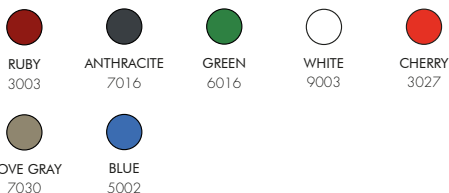

COLORS

STANDARD COLORS RESIN