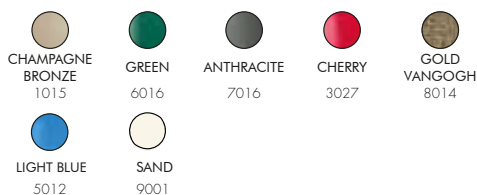

COLORS

STANDARD COLORS ALUMINIUM

SPECIAL COLORS ALUMINIUM

*EXTRA FOR INOX BAND	€ 165,00
*EXTRA FOR SPECIAL COLORS VAT. NOT INCLUDED	€ 125,00

DADA D340

€1685,00

VAT. NOT INCLUDED

30 Lt