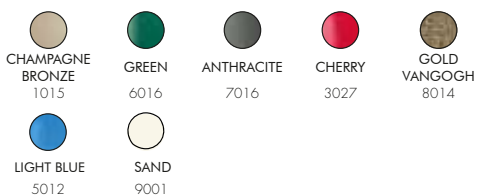

COLORS

STANDARD COLORS ALUMINIUM