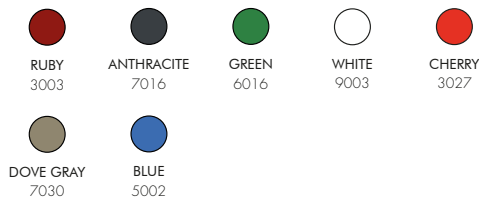

COLORS

STANDARD COLORS RESIN