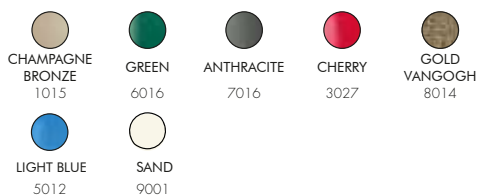

COLORS

STANDARD COLORS ALUMINIUM

SPECIAL COLORS ALUMINIUM

*EXTRA FOR INOX BAND	€ 165,00
*EXTRA FOR SPECIAL COLORS VAT. NOT INCLUDED	€ 125,00

DADA S D420

€1385,00

VAT. NOT INCLUDED

30 Lt