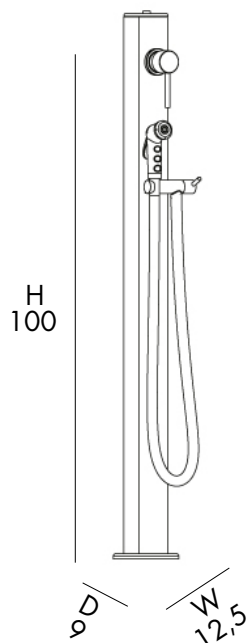

COLORS

STANDARD COLORS QUICK

BIANCO Bianco Lucido Glossy White 9003-QL	ALLUMINIO Alluminio Satinato Satin Aluminium 9007-QL	ARDESIA Ardesia Opaca Matt Slate 7015-QL	OTTANIO Ottanio Lucido Metallizzato Teal Shiny Metallic 5021-QL

SPECIAL COLORS QUICK

ONICE AMBRATO Onice Nero/Oro Amber Onyx Black/Gold M001	CARRARA Marmo Bianco White Marble M002	CARBONIO Carbonio Nero/Verde Green/Black Carbon C001

*EXTRA FOR SPECIAL COLORS **€ 285,00**

QUICK Q655

€425,00