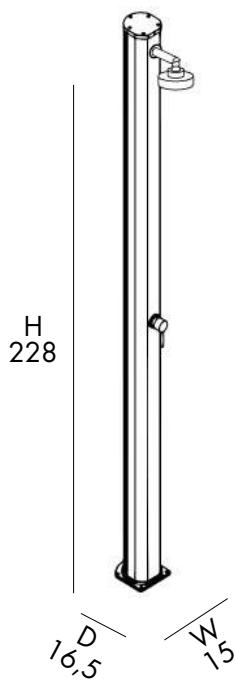

JOLLY S A600

€ 495,00

VAT. NOT INCLUDED