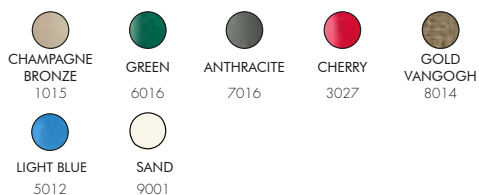

SPECIAL COLORS ALUMINIUM

*EXTRA FOR SPECIAL COLORS € 125,00
VAT. NOT INCLUDED

JOLLY LAVAPIEDI A685

€275,00

VAT. NOT INCLUDED

6,5 Kg

D 30 cm
H 90 cm
W 17 cm

FONTANA TRADIZIONALE