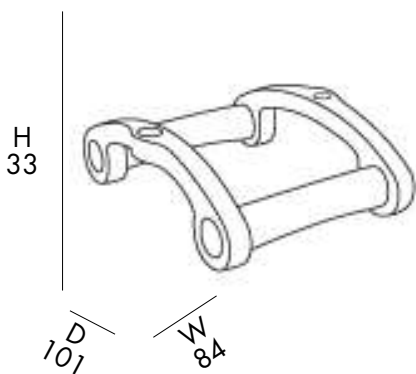

COLORS

STANDARD COLORS RESIN

SPECIAL COLORS RESIN

*EXTRA FOR SPECIAL COLORS € 35,00
VAT. NOT INCLUDED

SERENDIPITY CHAISE FLOATING

€325,00

SUPPORT S930

VAT. NOT INCLUDED

SERENDIPITY SUPPORTO GALLEGGIANTE

- SUPPORTO ESTERNO
- SUPPORTO GALLEGGIANTE CON PORTA BICCHIERE
- REALIZZATA IN POLIETILENE COLORATA IN MASSA

SERENDIPITY FLOATING SUPPORT

- OUTDOOR SUPPORT
- FLOATING SUPPORT WITH CUP HOLDER
- MADE IN HD MASS COLORED POLYETHYLENE

SUPPORT FLOTTANT SERENDIPITY

- SUPPORT EXTERIEUR
- SUPPORT FLOTTANT AVEC PORTE GOBELET
- FABRIQUÉE EN POLYÉTHYLÈNE COLORATION MASSIVE

APOYO FLOTANTE SERENDIPITY

- APOYO EXTERIOR
- APOYO FLOTANTE CON PORTA VASOS
- REALIZADA EN POLIETILENO COLOREADO A GRANEL