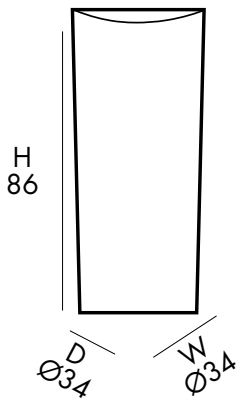

COLORS

STANDARD COLORS RESIN				
RUBY 3003	ANTHRACITE 7016	GREEN 6016	WHITE 9003	CHERRY 3027
DOVE GRAY 7030	BLUE 5002			

RAL LACQUARED

ON
REQUEST

*SU RICHIESTA RAL LACCATA/
ANY RAL LACQUERED
VAT. NOT INCLUDED

**PREZZO SU RICHIESTA/
PRICE ONE REQUEST**

TONDO 86

AR1914

€195,00

VAT. NOT INCLUDED

VASO

- OUTDOOR
- REALIZZATO IN POLIETILENE COLORATO IN MASSA
- CAPACITÀ 21 LT

POT

- OUTDOOR
- MADE IN HD MASS COLOURED POLYETHYLENE
- CAPACITY 21 LT

VASE

- OUTDOOR
- FABRIQUÉ EN POLYÉTHYLÈNE COLORÉE DANS LA MASSE
- CAPACITÉ 21 LT

JARRÓN

- OUTDOOR
- REALIZADO EN POLIETILENO COLOREADO A GRANEL EN MASE
- CAPACIDAD 21 LT