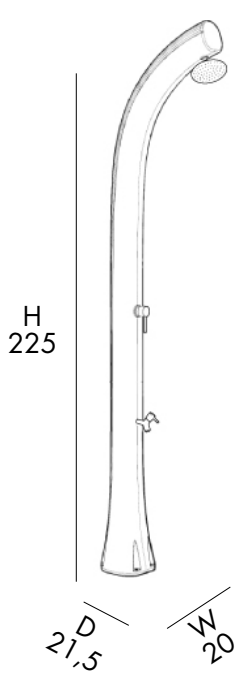

JOLLY PLUS B520-TL

€975,00