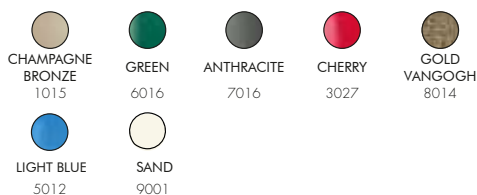

COLORS

STANDARD COLORS ALUMINIUM

SPECIAL COLORS ALUMINIUM

*EXTRA FOR SPECIAL COLORS € 125,00
VAT. NOT INCLUDED

JOLLY A520

€ 595,00

VAT. NOT INCLUDED

DOCCIA SOLARE