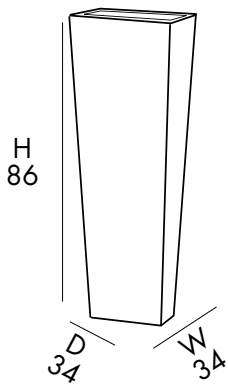

Nespolo

QUADRO 86 ART

AR1927/ART

€1700,00

VAT. NOT INCLUDED