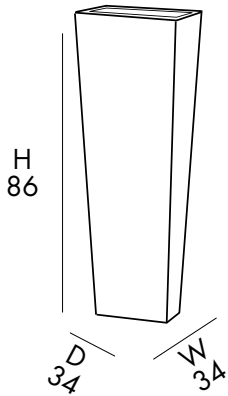

COLORS

STANDARD COLORS RESIN				
RUBY 3003	ANTHRACITE 7016	GREEN 6016	WHITE 9003	CHERRY 3027
DOVE GRAY 7030	BLUE 5002			

RAL LACQUARED

ON
REQUEST

*SU RICHIESTA RAL LACCATA/
ANY RAL LACQUERED
VAT. NOT INCLUDED

**PREZZO SU RICHIESTA/
PRICE ONE REQUEST**

QUADRO 86

AR1927

€195,00

VAT. NOT INCLUDED