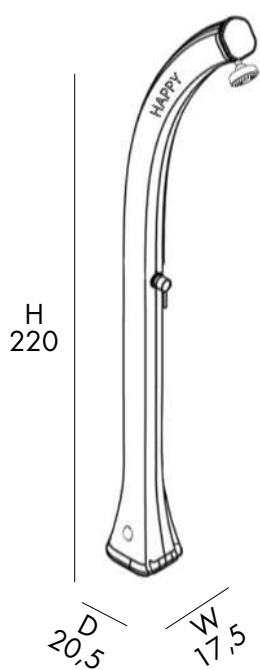

SPECIAL COLORS RESIN

*EXTRA FOR SPECIAL COLORS € 35,00
VAT. NOT INCLUDED

HAPPY H100

€ 245,00

VAT. NOT INCLUDED

23 Lt

9,5 Kg

D 40 cm
H 224 cm
W 21cm