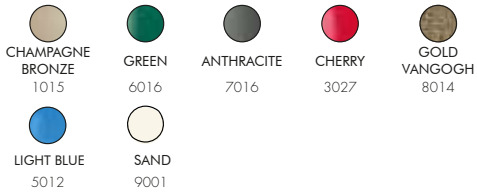

COLORS

STANDARD COLORS ALUMINIUM

SPECIAL COLORS ALUMINIUM

*EXTRA FOR INOX BAND	€ 165,00
*EXTRA FOR SPECIAL COLORS	€ 125,00
VAT. NOT INCLUDED	

SPRING A105

€755,00

VAT. NOT INCLUDED

18 Kg