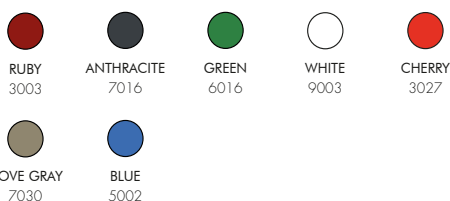

TRADITIONAL SHOWERS

RESIN

COLORS

STANDARD COLORS RESIN

SPECIAL COLORS RESIN

*EXTRA FOR SPECIAL COLORS € 35,00
VAT. NOT INCLUDED

FUNNY YIN T105

€375,00