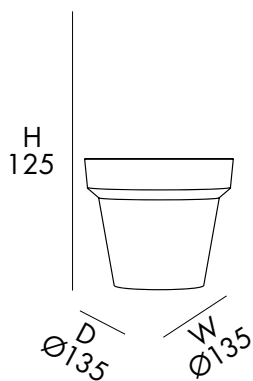

35 Kg

D 135 cm
H 140 cm
W 104 cm

COLORS

STANDARD COLORS RESIN

RAL LACQUARED

*SU RICHIESTA RAL LACCATA/
ANY RAL LACQUERED
VAT. NOT INCLUDED

**PREZZO SU RICHIESTA/
PRICE ONE REQUEST**

POT M