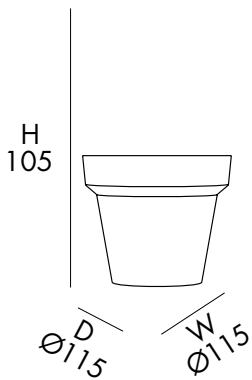

JARRÓN

- OUTDOOR
- REALIZADO EN POLIETILENO COLOREADO A GRANEL EN MASE
- CAPACIDAD 1.260 LT