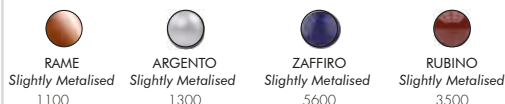

COLORS

STANDARD COLORS TOPLINE

ORO SATINATO
Satine
1200

PERLA NERA
Slightly Metalised
7300

PERLA BIANCA
Shiny Pearl
9400

SMERALDO
Slightly Metalised
6700

SPECIAL COLORS TOPLINE

RAME
Slightly Metalised
1100