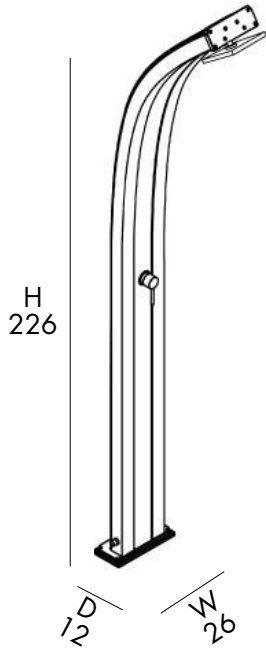

SPRING A105

€755,00

VAT. NOT INCLUDED