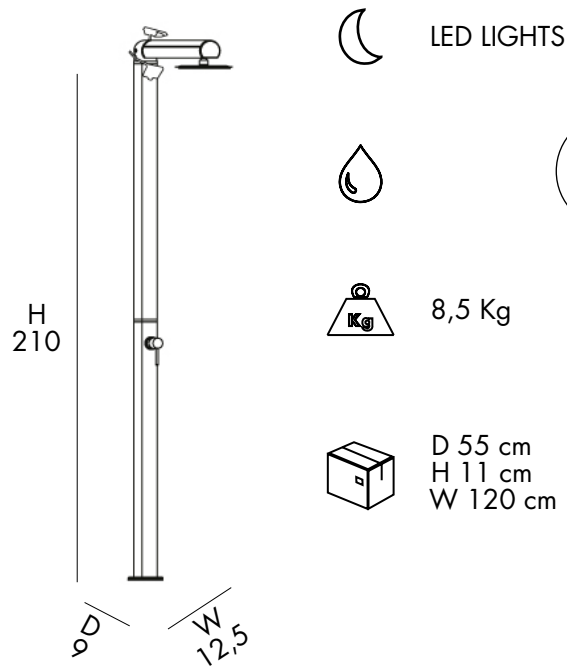

COLORS

STANDARD COLORS QUICK

 BIANCO Bianco Lucido Glossy White 9003-QL	 ALLUMINIO Alluminio Satinato Satin Aluminium 9007-QL	 ARDESIA Ardesia Opaco Matt Slate 7015-QL	 OTTANIO Ottanio Lucido Metallizzato Teal Shiny Metallic 5021-QL

SPECIAL COLORS QUICK

 ONICE AMBRATO Onice Nero/Oro Amber Onyx Black/Gold M001	 CARRARA Marmo Bianco White Marble M002	 CARBONIO Carbonio Nero/Verde Green/Black Corbon C001

*EXTRA FOR SPECIAL COLORS € 285,00
VAT. NOT INCLUDED

QUICK Q805

€695,00

VAT. NOT INCLUDED