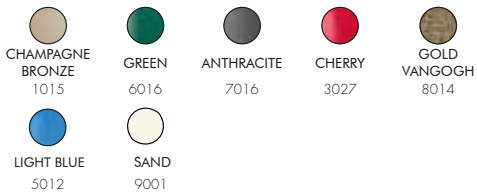

COLORS

STANDARD COLORS ALUMINIUM

SPECIAL COLORS ALUMINIUM

*EXTRA FOR SPECIAL COLORS € 125,00
VAT. NOT INCLUDED

JOLLY A 505

€595,00

VAT. NOT INCLUDED

 14,5 Kg