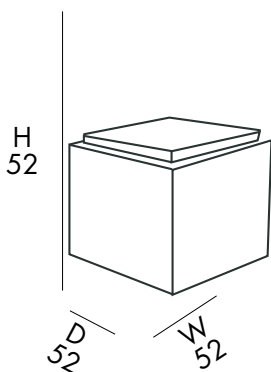

COLORS

STANDARD COLORS RESIN				
RUBY 3003	ANTHRACITE 7016	GREEN 6016	WHITE 9003	CHERRY 3027
DOVE GRAY 7030	BLUE 5002			

RAL LACQUARED

ON
REQUEST

*SU RICHIESTA RAL LACCATA/
ANY RAL LACQUERED
VAT. NOT INCLUDED

PREZZO SU RICHIESTA/
PRICE ONE REQUEST

IRIS COMFORT

€195,00

DP1929/COMFORT

VAT. NOT INCLUDED

SEDUTA MODULARE CON CUSCINO

- OUTDOOR
- REALIZZATA IN POLIETILENE COLORATA IN MASSA
- COLORE CUSCINO SOLO NERO
- CUSCINO IN ECO-PELLE IMBOTTITO

MODULAR SEAT WITH CUSHION

- OUTDOOR
- MADE IN HD MASS COLOURED POLYETHYLENE
- CUSHION COLOUR ONLY BLACK
- PADDED ECO-LEATHER CUSHION

SIÈGE MODULAIRE AVEC COUSSINET

- OUTDOOR
- FABRIQUÉE EN POLYÉTHYLÈNE COLORÉE DANS LA MASSE
- COULEUR DU COUSSIN UNIQUEMENT NOIR
- COUSSIN REMBOURRÉ EN CUIR ÉCOLOGIQUE

ASIENTO MODULAR CON CUSHION

- OUTDOOR
- REALIZADA EN POLIETILENO COLOREADA A GRANUL EN MASE
- COLOR DEL COJÍN SÓLO NEGRO
- COJÍN ACOLCHADO EN PIEL ECOLÓGICA