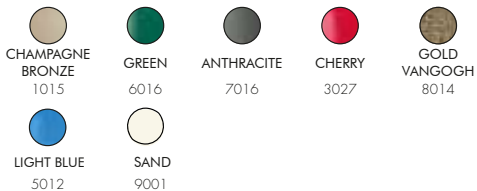

COLORS

STANDARD COLORS ALUMINIUM

SPECIAL COLORS ALUMINIUM

*EXTRA FOR SPECIAL COLORS
VAT. NOT INCLUDED

€ 125,00

JOLLY GO JG150

€705,00

VAT. NOT INCLUDED