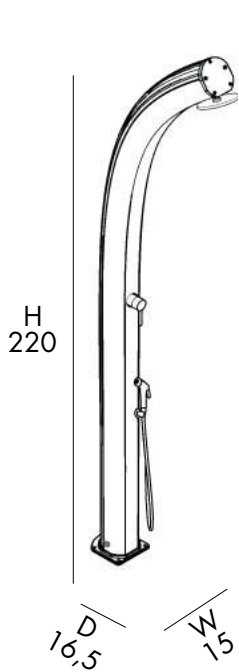

ZAFFIRO
Slightly Metalised
5600

RUBINO
Slightly Metalised
3500

*EXTRA FOR SPECIAL COLORS € 285,00

JOLLY A540-TL

€1350,00

23 Lt

16,5 Kg

D 48 cm
H 235 cm
W 16 cm