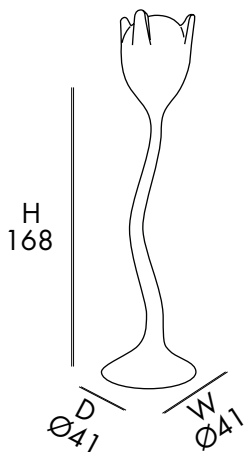

COLORS

STANDARD COLORS RESIN

WHITE
9003

FUXIA
4003

ANTHRACITE
7016

ORANGE
2009

RAL LACQUARED

ON
REQUEST

*SU RICHIESTA RAL LACCATA/
ANY RAL LACQUERED
VAT. NOT INCLUDED

PREZZO SU RICHIESTA/
PRICE ONE REQUEST

TULIPAN

€195,00

DP1542

VAT. NOT INCLUDED

sevotto Design by Elli A.

PORTA ABITI

- OUTDOOR
- REALIZZATO IN POLIETILENE COLORATO IN MASSA

COAT HANGER

- OUTDOOR
- MADE IN HD MASS COLOURED POLYETHYLENE

PORTE MANTEAU

- OUTDOOR
- FABRIQUÉ EN POLYÉTHYLÈNE COLORÉE DANS LA MASSE

PERCHERO

- OUTDOOR
- REALIZADA EN POLIETILENO COLOREADO A GRANEL EN MASE