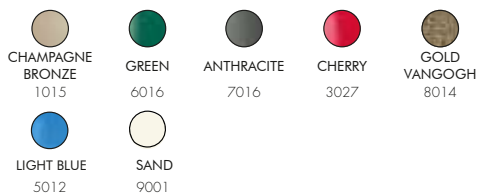

COLORS

STANDARD COLORS ALUMINIUM

SPECIAL COLORS ALUMINIUM

*EXTRA FOR INOX BAND	€ 165,00
*EXTRA FOR SPECIAL COLORS	€ 125,00
VAT. NOT INCLUDED	

DADA D330

€1650,00

VAT. NOT INCLUDED

30 Lt