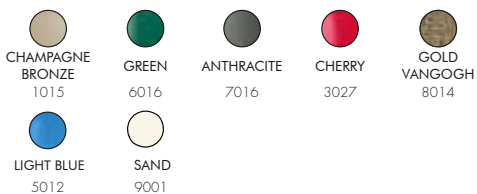

COLORS

STANDARD COLORS ALUMINIUM

SPECIAL COLORS ALUMINIUM

*EXTRA FOR INOX BAND	€ 165,00
*EXTRA FOR SPECIAL COLORS	€ 125,00
VAT. NOT INCLUDED	

DADA D300

€1350,00

VAT. NOT INCLUDED

30 Lt