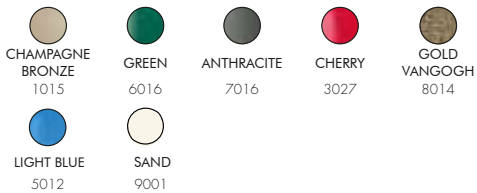

COLORS

STANDARD COLORS ALUMINIUM