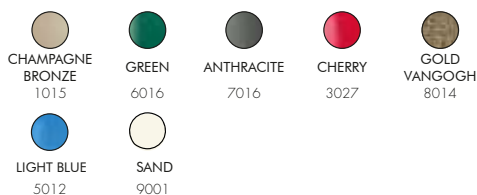

COLORS

STANDARD COLORS ALUMINIUM

SPECIAL COLORS ALUMINIUM

*EXTRA FOR INOX BAND	€ 165,00
*EXTRA FOR SPECIAL COLORS	€ 125,00
VAT. NOT INCLUDED	

SPRING S A225

€815,00

VAT. NOT INCLUDED

18 Kg