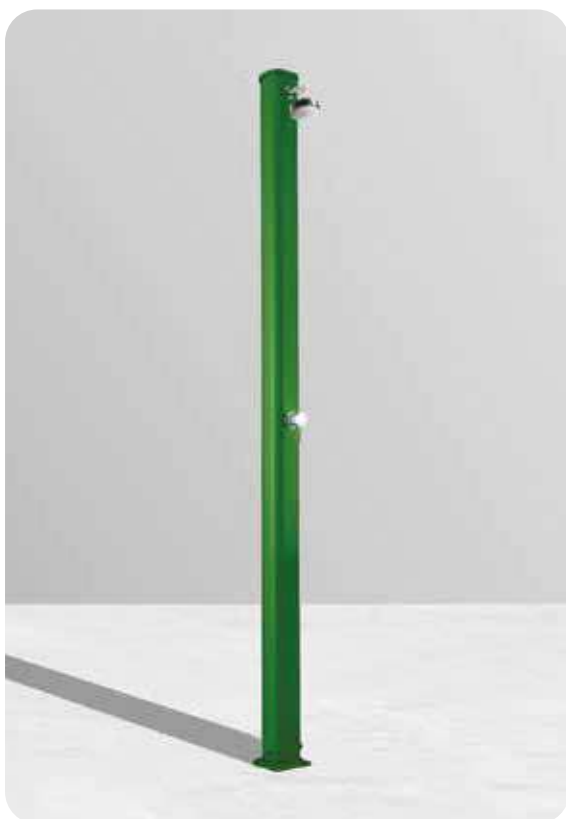

DUCHA SOLAR

- CABEZA DE DUCHA
- MEZCLADOR
- REALIZADA EN ALUMINIO PINTADO EN POLVO
- ACCESORIOS DE LATÓN CROMADO Y ABS CROMO
- ACCESORIO DE DUCHA DE LADO DERECHO