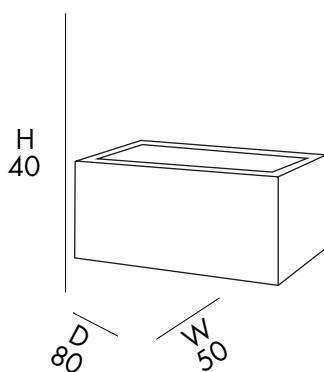

12 Kg

D 120 cm
H 70 cm
W 80 cm

recycled or
recyclable

Una storia di successi dal 1988
A story of successes since 1988

ARKEMA®
DESIGN

MADE IN ITALY

Sostenibili per natura
Sustainable by nature

It's
so good