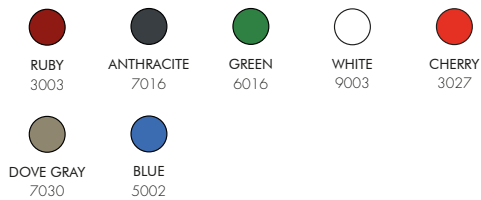

COLORS

STANDARD COLORS RESIN