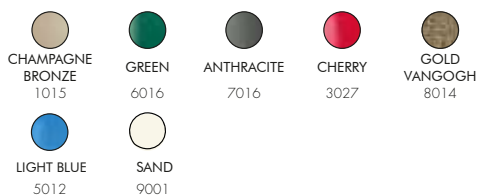

COLORS

STANDARD COLORS ALUMINIUM

SPECIAL COLORS ALUMINIUM

*EXTRA FOR INOX BAND € 165,00

*EXTRA FOR SPECIAL COLORS € 125,00

VAT. NOT INCLUDED

SPRING A120

€ 745,00