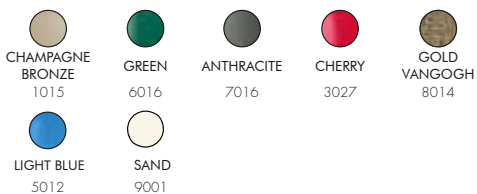

COLORS

STANDARD COLORS ALUMINIUM

SPECIAL COLORS ALUMINIUM

*EXTRA FOR SPECIAL COLORS € 125,00
VAT. NOT INCLUDED

JOLLY S A600

€ 495,00

VAT. NOT INCLUDED

22 Lt