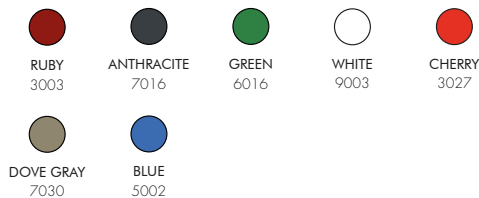

COLORS

STANDARD COLORS RESIN

SPECIAL COLORS RESIN

*EXTRA FOR SPECIAL COLORS € 35,00
VAT. NOT INCLUDED

HAPPY XL H400

€ 335,00

VAT. NOT INCLUDED

35 Lt