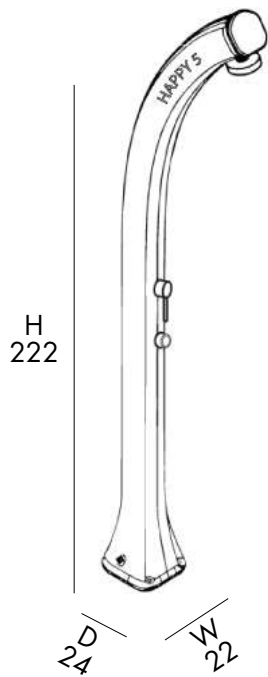

HAPPY BEACH F560

€ 495,00

VAT. NOT INCLUDED