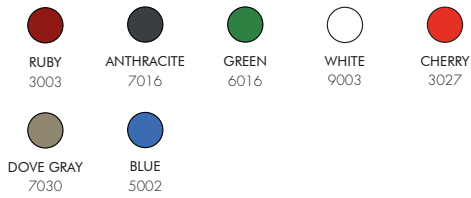

COLORS

STANDARD COLORS RESIN