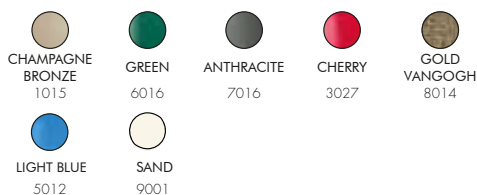

COLORS

STANDARD COLORS ALUMINIUM

SPECIAL COLORS ALUMINIUM

*EXTRA FOR SPECIAL COLORS € 125,00
VAT. NOT INCLUDED

BIG JOLLY A320

€ 695,00

VAT. NOT INCLUDED

35 Lt