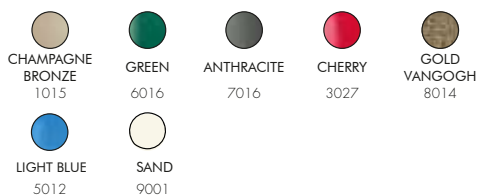

STANDARD COLORS ALUMINIUM

SPECIAL COLORS ALUMINIUM

*EXTRA FOR INOX BAND	€ 165,00
*EXTRA FOR SPECIAL COLORS	€ 125,00
VAT. NOT INCLUDED	

DADA S D455

€1850,00

VAT. NOT INCLUDED

28,5 Kg

D 36 cm
H 231 cm
W 24 cm