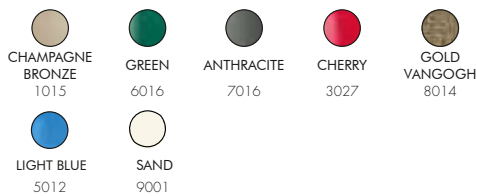

COLORS

STANDARD COLORS ALUMINIUM