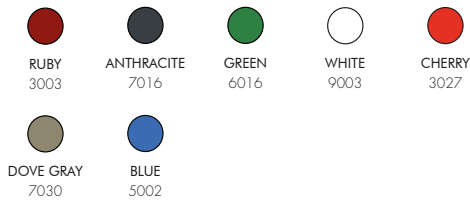

COLORS

STANDARD COLORS RESIN