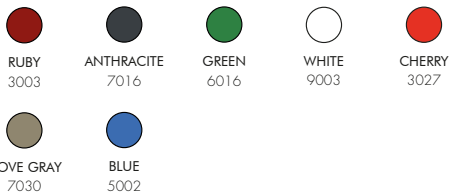

COLORS

STANDARD COLORS RESIN

SPECIAL COLORS RESIN

*EXTRA FOR SPECIAL COLORS € 35,00
VAT. NOT INCLUDED

PIATTO DOCCIA LAKE D108

€295,00

VAT. NOT INCLUDED

16 Kg