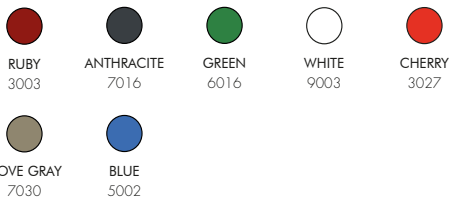

COLORS

STANDARD COLORS RESIN