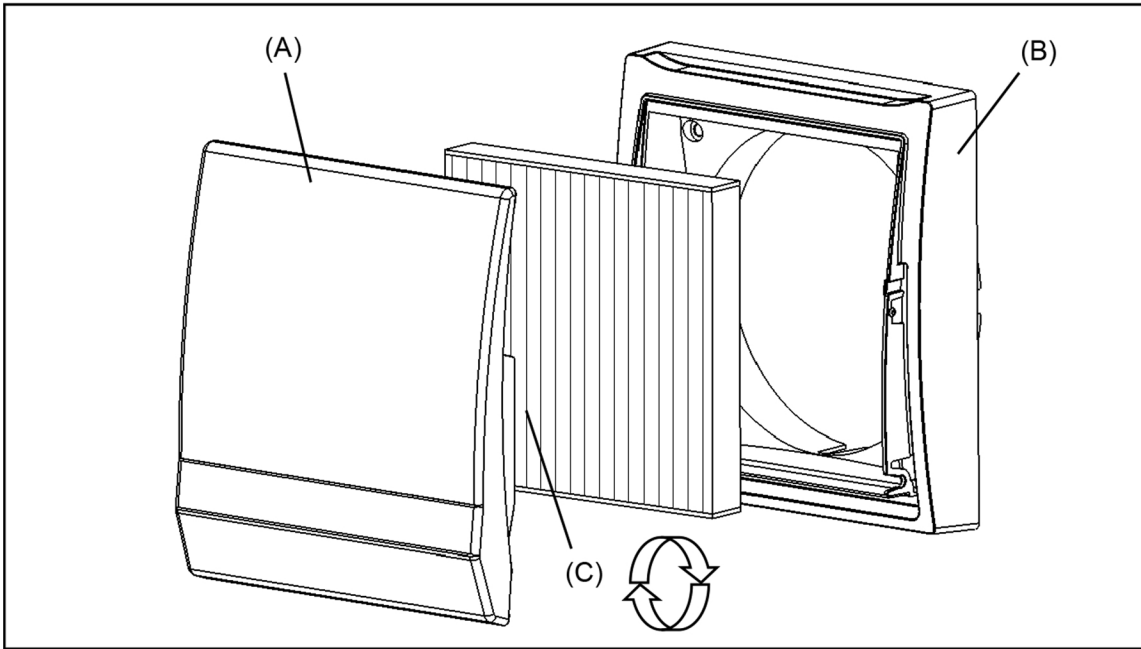

# MERV 13 Interior Cover

Replacement filter for inner screen type 9/IBK and 9/IBG-H

(A) Inner Screen  
(B) Cover Frame  
(C) Filter

Check the filter every 3 months for contamination and replace it if necessary. The supply air opening must not be blocked or covered.

## Snap on the inner screen

Insert the filter (note direction of the arrow) and snap the inner screen into the open position (G).