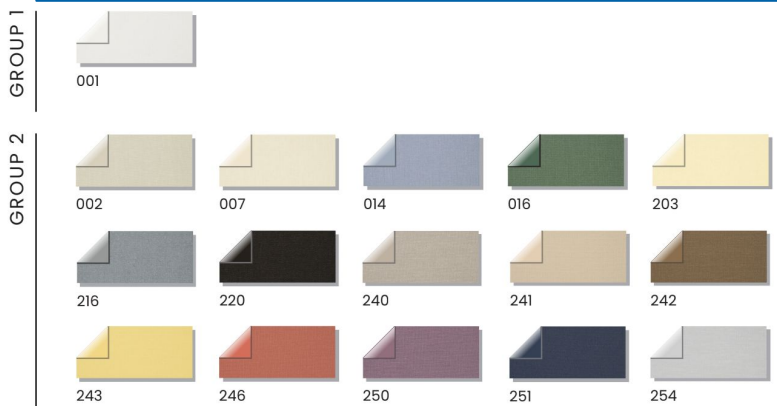

LIGHT FILTERING

BLACK OUT

BLIND POLE

ZST rod enables the user to operate **ARP, ARF blinds**, and **AMS insect screen** on windows in out-of-reach positions.

It also enables easy opening and closing of windows.