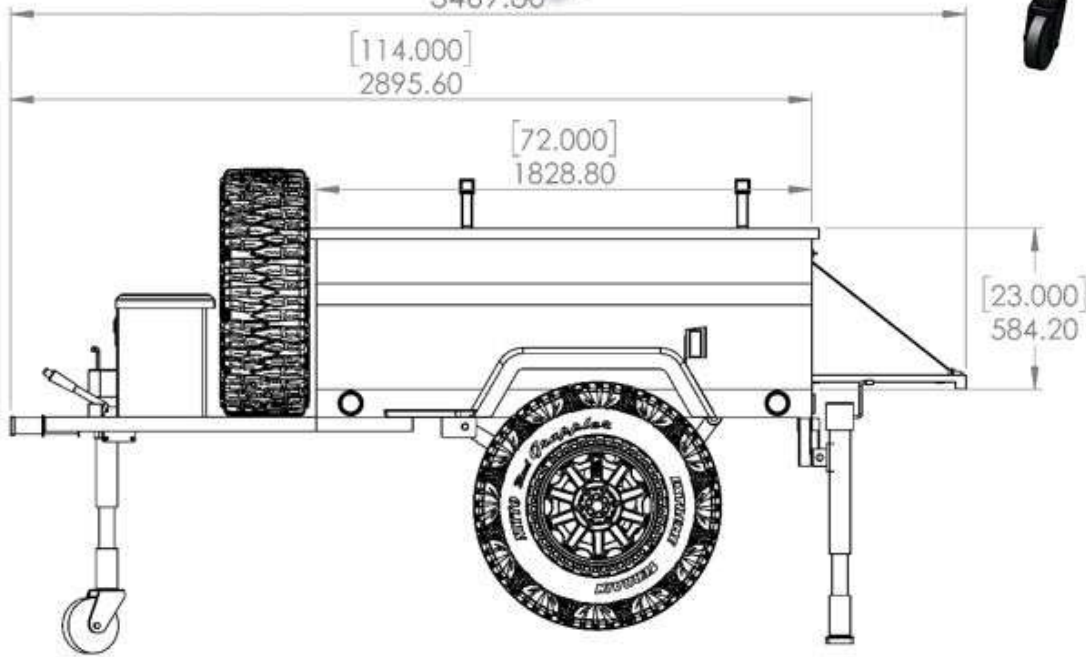

[136.606]  
3469.80

SIGNAL LIGHT

ISOMETRIC VIEW

SIDE VIEW

REAR VIEW