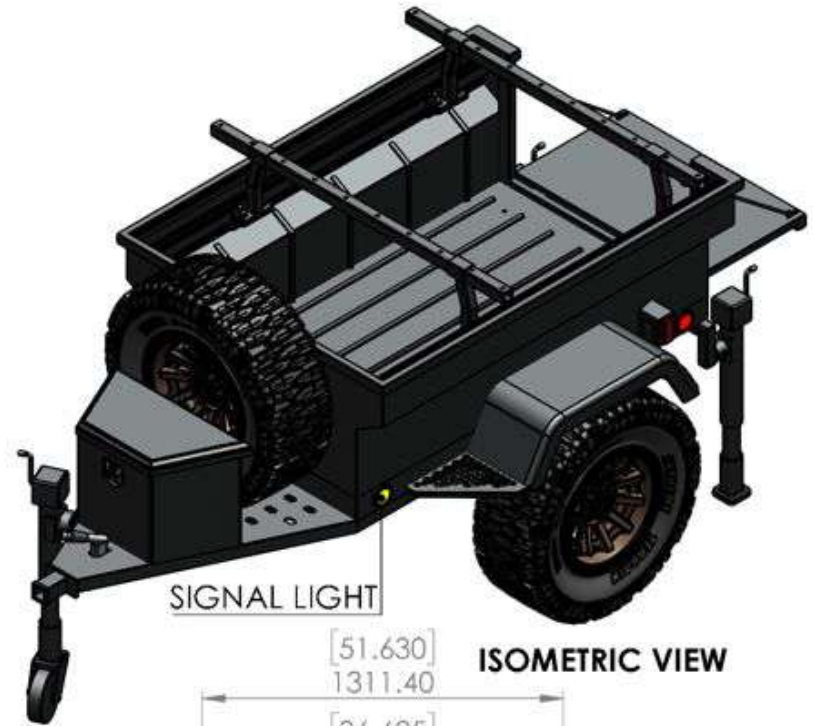

[136.606]  
3469.80

SIGNAL LIGHT

ISOMETRIC VIEW

SIDE VIEW

REAR VIEW