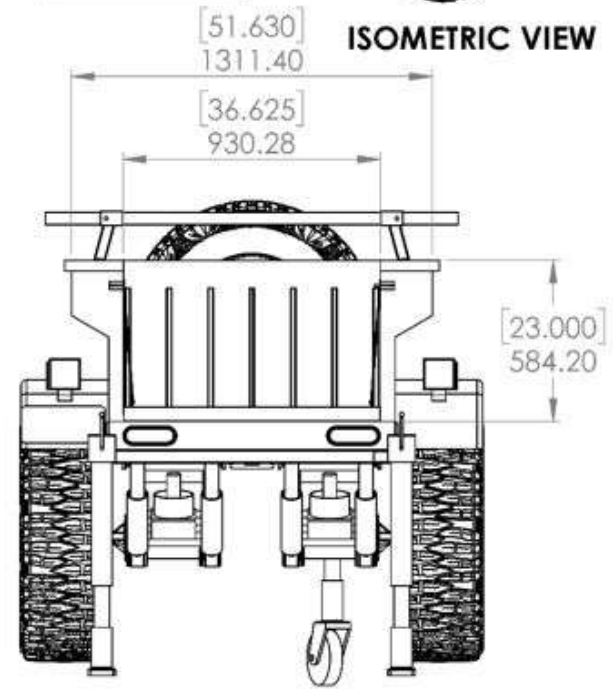

[136.606]  
3469.80

SIGNAL LIGHT

ISOMETRIC VIEW

SIDE VIEW

REAR VIEW