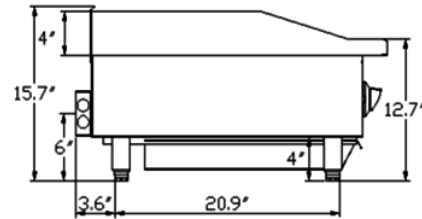

SRTG-24E

SRTG-36E

SRTG-48E

SPECIFICATIONS

MODEL NUMBER	EXTERNAL DIMENSIONS ^{WxDxH}	NET WEIGHT	SHIPPING WEIGHT
SRTG-12E	12" X 32" X 15.7"	104LBS	125 LBS
SRTG-24E	24" X 32" X 15.7"	178 LBS	235 LBS
SRTG-36E	36" X 32" X 15.7"	253 LBS	335 LBS
SRTG-48E	48" X 32" X 15.7"	348 LBS	440 LBS

ALL SRTG-E'S

MODEL NUMBER	PHASE	VOLTAGE	RATED WATTAGE	WIRE CONNECT	NOMINAL AMPS PER LINE	FOR SUPPLY USE WIRE SIZE SHOWN OR LARGER
SRTG-12E	Single phase dual supply	208 240	3000 4000	-	14.44 16.66	AWG #14 AWG#14
SRTG-24E	Single phase dual supply	208 240	6000 8000		28.88 33	AWG #10 AWG#8
	Three phase dual supply	208 240	6000 8000	X Y Z X Y Z	14.44 25 14.4 16.7 28.9 16.7	AWG #16 AWG#12 AWG#16 AWG #14 AWG#10 AWG#14
SRTG-36E	Single phase dual supply	208 240	9000 12000	X-Y X-Y	43 50	AWG #6 AWG#6
	Three phase dual supply	208 240	9000 12000	X Y Z X Y Z	25 25 25 28.9 28.9 28.9	AWG#12 AWG#10
SRTG-48E	Three phase dual supply	208 240	8000 8000	X Y Z X Y Z	38.2 38.2 25 44.2 44.2 29	AWG #6 AWG#6 AWG#8 AWG #6 AWG#6 AWG#8