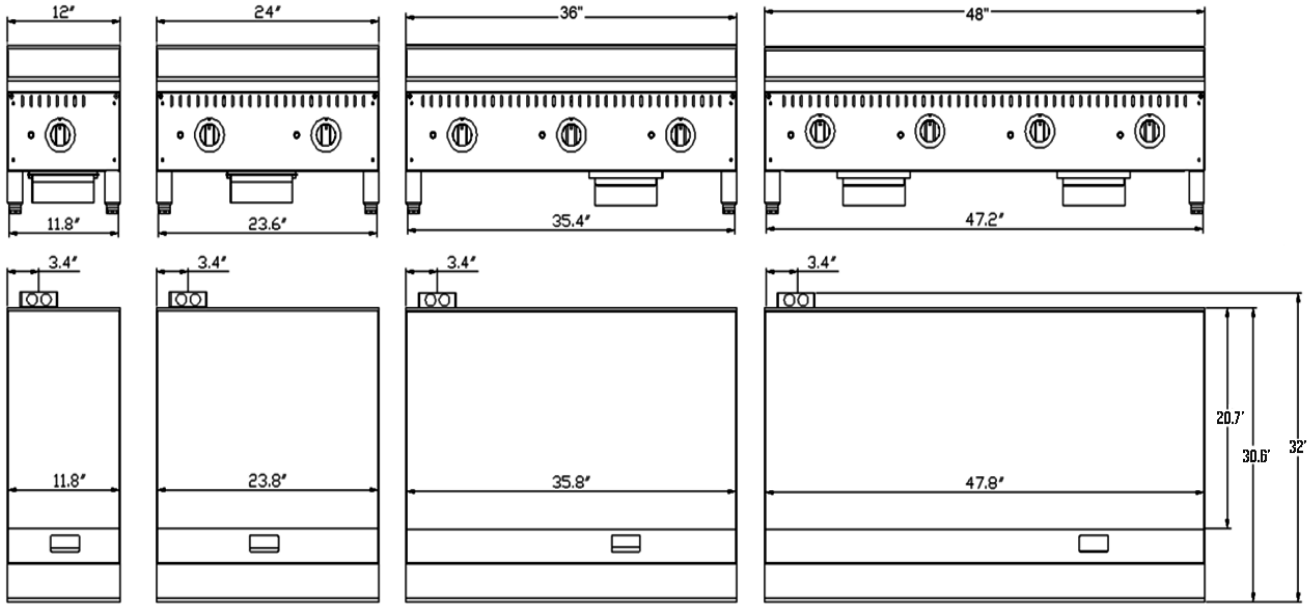

SRTG-12E

SRTG-24E

SRTG-36E

SRTG-48E

SPECIFICATIONS

MODEL NUMBER	EXTERNAL DIMENSIONS ^{WxDxH}	NET WEIGHT	SHIPPING WEIGHT
SRTG-12E	12" X 32" X 15.7"	104LBS	125 LBS
SRTG-24E	24" X 32" X 15.7"	178 LBS	235 LBS
SRTG-36E	36" X 32" X 15.7"	253 LBS	335 LBS
SRTG-48E	48" X 32" X 15.7"	348 LBS	440 LBS