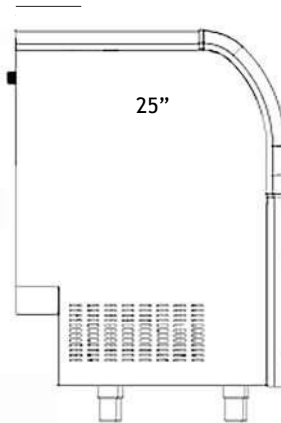

### STANDARD FEATURES

- Up to 130 lbs. production of ice per 24 hours
- Built-in ice storage capacity of 58 lbs.
- Crescent shaped cubes
- Ergonomic ice access with slide-up door
- Smart display with friendly operation
- Thermo insulated ice bin
- Heavy duty 304 stainless steel exterior
- Removable & washable air filter
- Adjustable 6" legs for level install
- ETL Safety & Sanitation listed
- Water filter recommended

### SPECIFICATIONS MODEL OCU-130

Cond Unit	Cube Style	Daily Production	Cube Cycle Full Dice	Cube Cycle Half Dice	Storage	Water Usage gal/100lbs   90°F - 70°F	Voltage	Watt/Amps
Air Cooled	Crescent	130 lbs/24hr/58 kg	120 pcs	240	58 lbs. (26.4 kg)	22 gal	115V/60Hz	420 W 3.5 Amps
Net Weight	Shipping Weight	Refrigerant	Water Connection	Water Pressure	Overall Dimensions (WDH)		Shipping Dimensions (WDH)	
124 lbs (56.4 kg)	135 lbs (61.4 kg)	R290	3/4"	20-80 PSI	23.8 x 25.8 x 36.8 in 604 x 656 x 933 mm		27.4 x 28.4 x 39.3. in 696 x 719 x 999 mm	