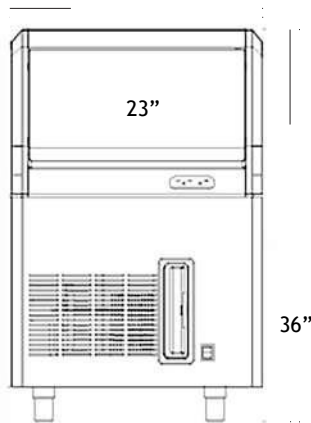

## OCU-130 ICE MAKER

SELF CONTAINED UNDERCOUNTER

This heavy duty self-contained ice maker features maximum output, high storage capacity with space-saving application. A classic design with automatic easy operation panel and low energy consumption.

### STANDARD FEATURES

- Up to 130 lbs. production of ice per 24 hours
- Built-in ice storage capacity of 58 lbs.
- Crescent shaped cubes
- Ergonomic ice access with slide-up door
- Smart display with friendly operation
- Thermo insulated ice bin
- Heavy duty 304 stainless steel exterior
- Removable & washable air filter
- Adjustable 6" legs for level install
- ETL Safety & Sanitation listed
- Water filter recommended

### SPECIFICATIONS MODEL OCU-130

Cond Unit	Cube Style	Daily Production	Cube Cycle Full Dice	Cube Cycle Half Dice	Storage	Water Usage gal/100lbs   90°F - 70°F	Voltage	Watt/Amps
Air Cooled	Crescent	130 lbs/24hr/58 kg	120 pcs	240	58 lbs. (26.4 kg)	22 gal	115V/60Hz	420 W 3.5 Amps
Net Weight	Shipping Weight	Refrigerant	Water Connection	Water Pressure	Overall Dimensions (WDH)		Shipping Dimensions (WDH)	
124 lbs (56.4 kg)	135 lbs (61.4 kg)	R290	3/4"	20-80 PSI	23.8 x 25.8 x 36.8 in 604 x 656 x 933 mm		27.4 x 28.4 x 39.3. in 696 x 719 x 999 mm	