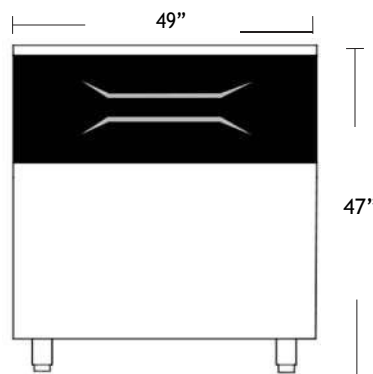

OB-1000

OSION is a registered trademark of MVP Group.

Due to continuing product development, to ensure best possible performance, the specifications are subject to change without prior notice.

www.mvpgroupcorp.com

3560 NW 56th Street
Fort Lauderdale, FL 33309
Tel.: 786.600.4687 / Toll Free: 844.218.8477
Fax.: 786.661.4100

5659 Royalmount Avenue
Montreal, Qc, Canada H4P 2P9
Tel.: 514.737.9701 / Toll Free: 888.275.4538
Fax.: 514.342.3854 / Toll Free: 877.453.8832

sales@mvpgroupcorp.com