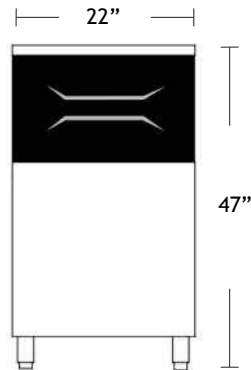

OB-350-500-1000 STORAGE BINS

OB-350