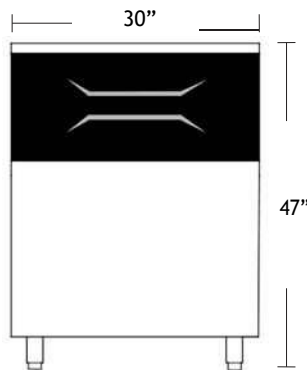

OB-350-500-1000 STORAGE BINS

OB-350

OB-500

OSION is a registered trademark of MVP Group.

Due to continuing product development, to ensure best possible performance, the specifications are subject to change without prior notice.

www.mvpgroupcorp.com

3560 NW 56th Street
Fort Lauderdale, FL 33309
Tel.: 786.600.4687 / Toll Free: 844.218.8477
Fax.: 786.661.4100

5659 Royalmount Avenue
Montreal, Qc, Canada H4P 2P9
Tel.: 514.737.9701 / Toll Free: 888.275.4538
Fax.: 514.342.3854 / Toll Free: 877.453.8832

sales@mvpgroupcorp.com