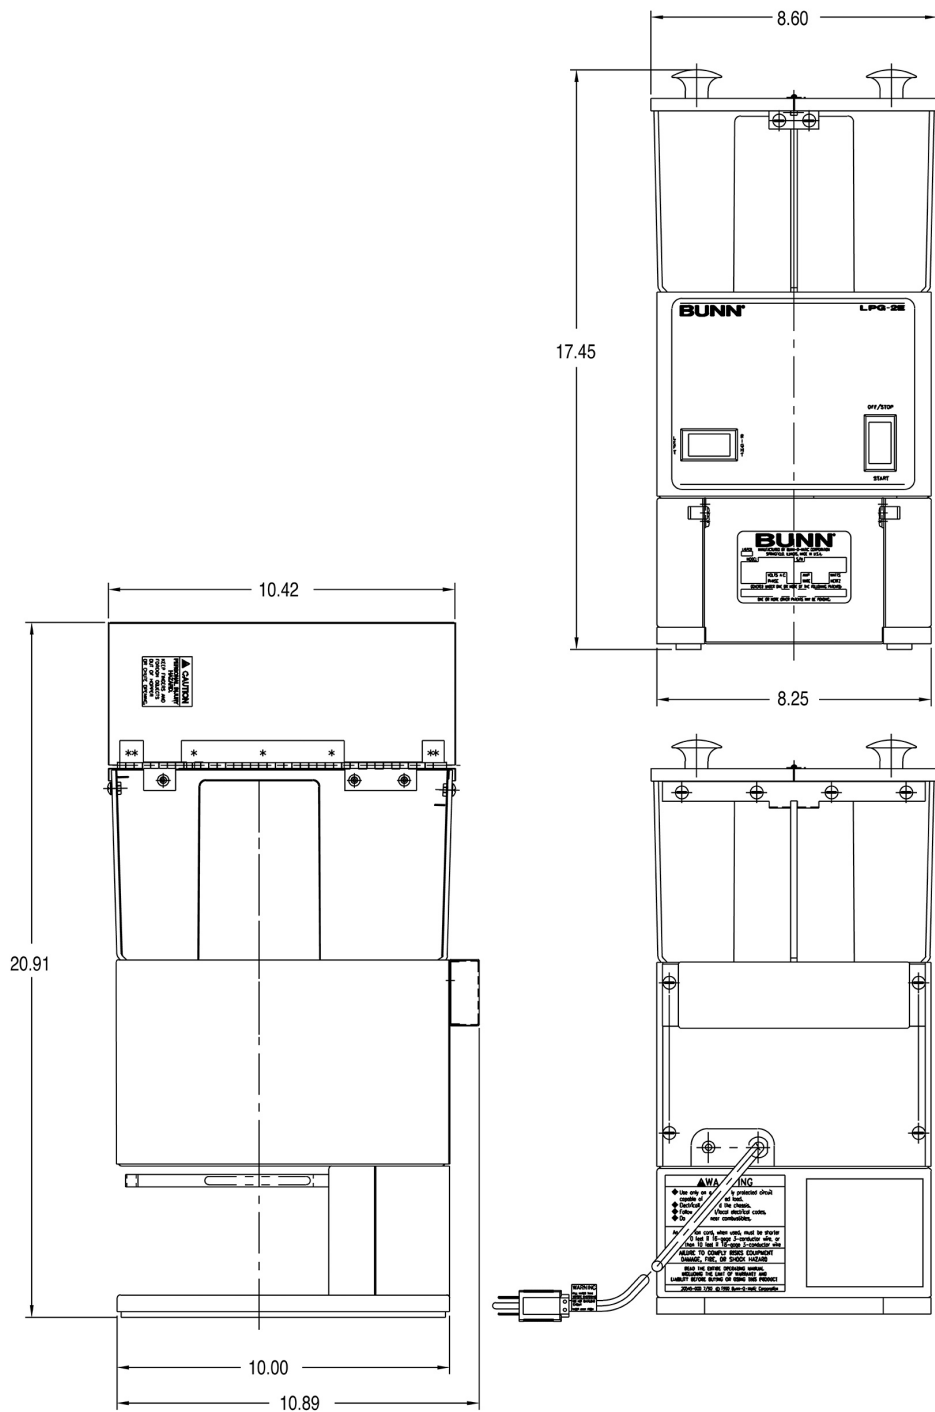

## Specifications

**Product #:** 26800.0000

**Finish:** Stainless

**Hoppers:** Two

**Hopper Capacity:** 3.00 lbs (1.361 kgs)

Last Updated:  
09/30/2022

Unit				Shipping				
	Height	Width	Depth	Height	Width	Depth	Weight	Volume
English	17.4 in.	8.6 in.	10.9 in.	23.8 in.	12.9 in.	15.0 in.	27.900 lbs	2.654 ft <sup>3</sup>
Metric	44.2 cm	21.8 cm	27.7 cm	60.3 cm	32.7 cm	38.1 cm	12.655 kgs	0.075 m <sup>3</sup>