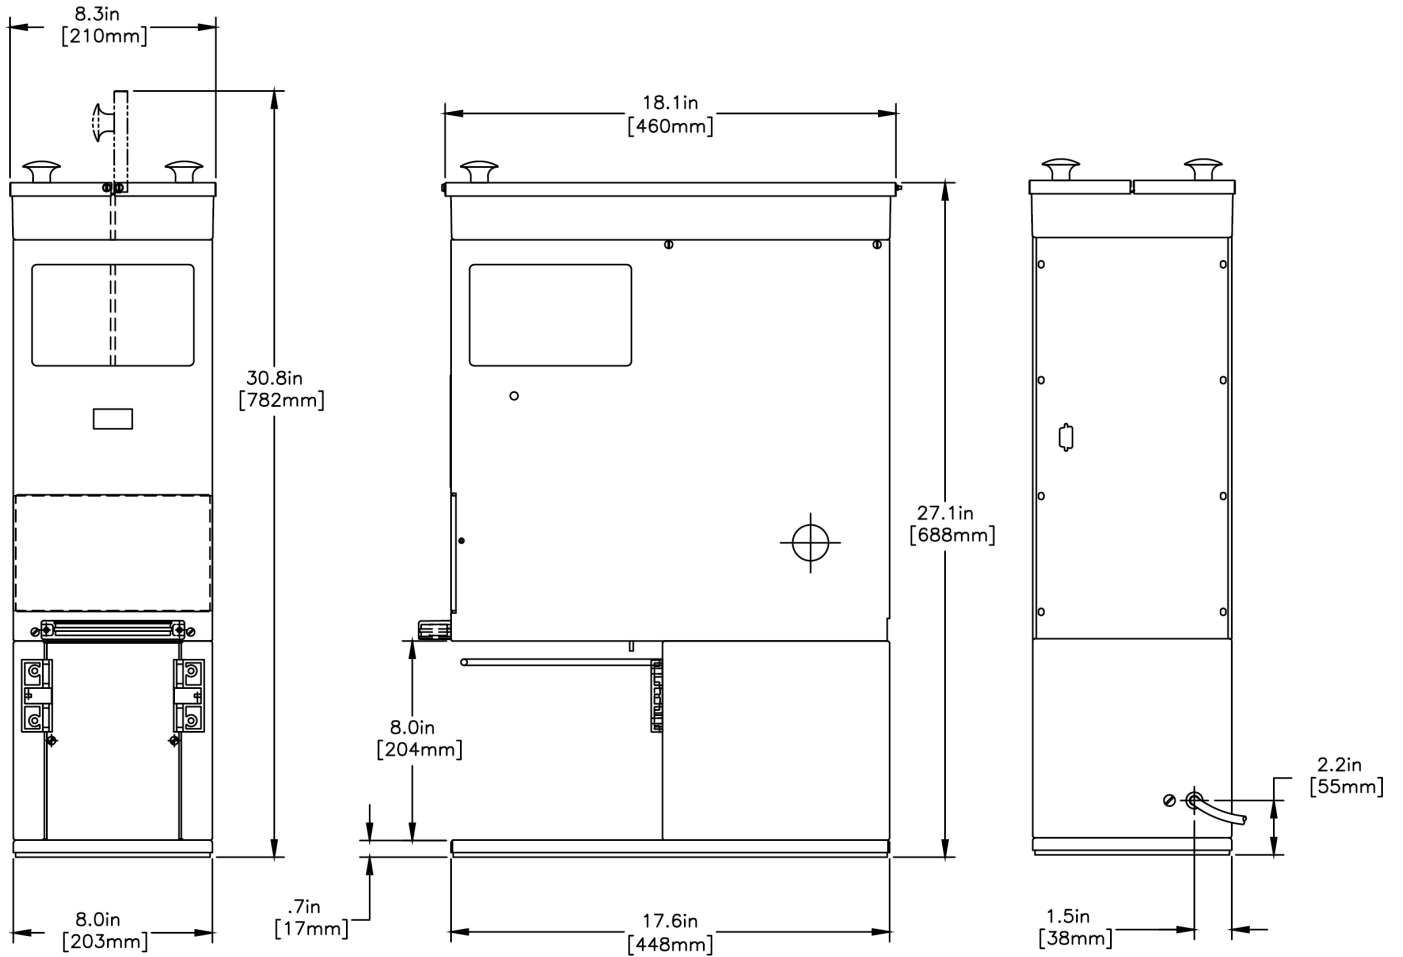

Agency:

Specifications

Product #: 33700.0000

Hopper Capacity: 6.00 lbs (2.722 kgs)

Interface: Wireless

Finish: Stainless

Hoppers: Two

Additional Features

Last Updated:
01/23/2023

| | Unit | | | Shipping | | | | |
|---------|----------|---------|----------|----------|----------|----------|------------|-----------------------|
| | Height | Width | Depth | Height | Width | Depth | Weight | Volume |
| English | 27.1 in. | 8.3 in. | 19.4 in. | 35.5 in. | 13.4 in. | 23.4 in. | 65.800 lbs | 6.423 ft ³ |
| Metric | 68.8 cm | 21.1 cm | 49.3 cm | 90.2 cm | 34.0 cm | 59.4 cm | 29.847 kgs | 0.182 m ³ |