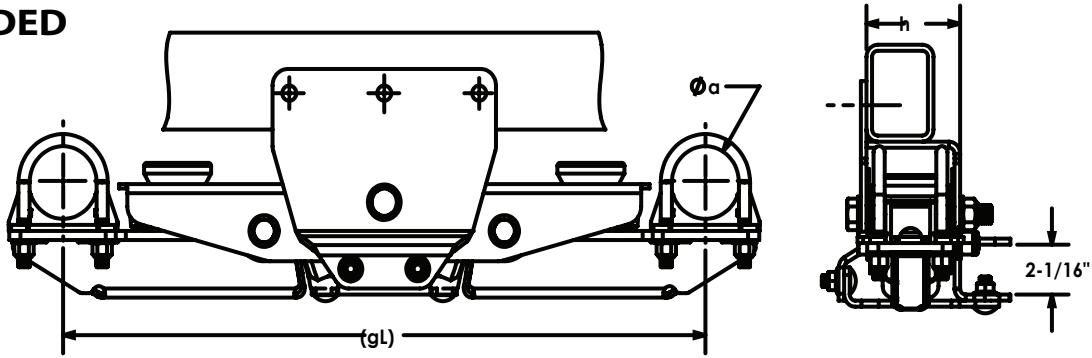

#### LOADED

Type	Models	Total Load Capacity	Axle Shape	DIMENSIONS											Shipping Weight, Lbs w/o axle	
				a	b		c	d	e	f	(gU)	(gL)		h		y
					w/ straight axle	w/ 6" drop axle						w/ straight axle	w/ 6" drop axle			
Single	SR8KS01	8000	Round	3-1/2"	7-15/16"	1-15/16"	14-5/16"	5" (x2)	1-1/2"	5-3/4"	17-11/16"	18-3/4"	16-3/4"	5-7/8"	13-1/8"	98

### TANDEM AXLE

#### LOADED

Type	Models	Total Load Capacity	Axle Shape	DIMENSIONS											Shipping Weight, Lbs.	
				a	b		c	d	e	f	(gL)	(gU)		h		y
					w/ straight axle	w/ 4" drop axle						w/ straight axle	w/ 4" drop axle			
Tandem	SR4000T02	4000	Round	1-3/4"	4-1/8"	1/4"	10"	4-1/4"	1-1/2"	7-1/16"	28-3/4"	29-1/2"	31-1/2"	4-3/16"	9"	122
Tandem	SR4000T03	4000	Round	2-1/2" (H)	3-3/4"	1/8"						29-5/8"	31-3/4"			125
Tandem	SR4000T04	4000	Round	2-3/8" (L)	3-11/16"	3/16"						29-5/8"	31-3/4"			125
Tandem	SR4000T05	4000	Square	2"	4-1/4"	3/8"						29-3/8"	31-3/8"			125
Tandem	SR4000T06	4000	Round	2"	4-1/16"	1/4"						29-1/2"	31-1/2"			125
Tandem	SR4000T07	4000	Round	3"	4-9/16"	11/16"						29-1/4"	31-1/4"			125
Tandem	SR4000T09	4000	Round	2-1/2" (L)	4-13/16"	15/16"						29-1/4"	31-1/4"			125
Tandem	SR4000T10	4000	Round	2-3/8"	4-3/4"	15/16"						29-1/8"	31-1/8"			125
Tandem	SR7000T05	7000	Round	3"	6-3/16"	2-1/2"	11-1/2"	4-1/4"	1-1/2"	7-1/16"	33"	33-1/8"	36-3/8"	4-1/2"	9"	152
Tandem	SR7000T07	7000	Round	2-3/8"	6-7/16"	2-3/4"						33"	36-1/8"			152
Tandem	SR7000T08	7000	Square	2"	6-11/16"	3"						32-3/4"	35-7/8"			152
Tandem	SR7000T09	7000	Square	2-1/2"	6-7/16"	2-3/4"						33"	36-1/8"			152
Tandem	SR7000T11	7000	Round	2-1/2" (L)	6-7/16"	2-3/4"						33"	36-1/8"			152