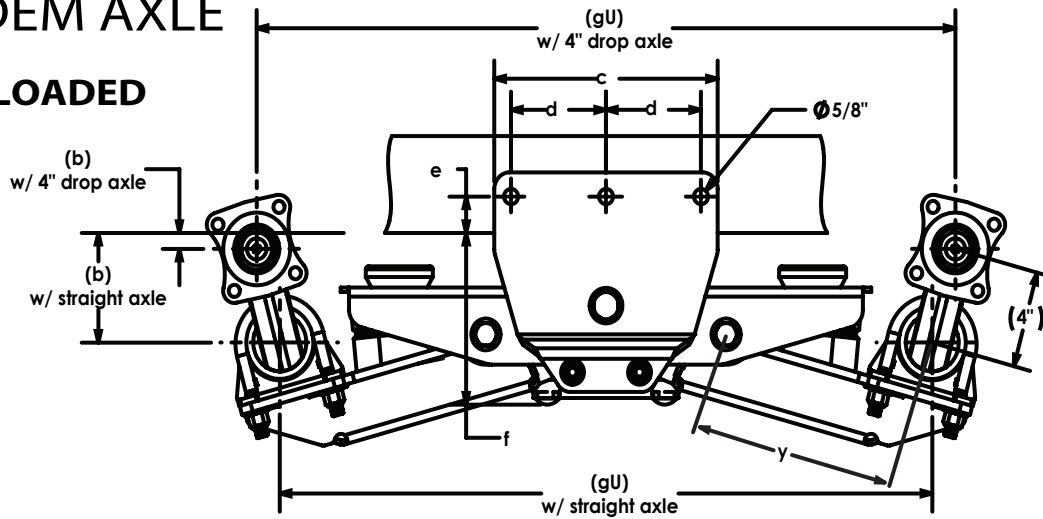

#### LOADED

Type	Models	Total Load Capacity	Axle Shape	DIMENSIONS											Shipping Weight, Lbs w/o axle	
				a	b		c	d	e	f	(gU)	(gL)		h		y
					w/ straight axle	w/ 6" drop axle						w/ straight axle	w/ 6" drop axle			
Single	SR8KS01	8000	Round	3-1/2"	7-15/16"	1-15/16"	14-5/16"	5" (x2)	1-1/2"	5-3/4"	17-11/16"	18-3/4"	16-3/4"	5-7/8"	13-1/8"	98

#### LOADED

Type	Models	Total Load Capacity	Axle Shape	DIMENSIONS											Shipping Weight, Lbs.	
				a	b		c	d	e	f	(gL)	(gU)		h		y
					w/ straight axle	w/ 4" drop axle						w/ straight axle	w/ 4" drop axle			
Tandem	SR4000T02	4000	Round	1-3/4"	4-1/8"	1/4"	10"	4-1/4"	1-1/2"	7-1/16"	28-3/4"	29-1/2"	31-1/2"	4-3/16"	9"	122
Tandem	SR4000T03	4000	Round	2-1/2" (H)	3-3/4"	1/8"						29-5/8"	31-3/4"			125
Tandem	SR4000T04	4000	Round	2-3/8" (L)	3-11/16"	3/16"						29-5/8"	31-3/4"			125
Tandem	SR4000T05	4000	Square	2"	4-1/4"	3/8"						29-3/8"	31-3/8"			125
Tandem	SR4000T06	4000	Round	2"	4-1/16"	1/4"						29-1/2"	31-1/2"			125
Tandem	SR4000T07	4000	Round	3"	4-9/16"	11/16"						29-1/4"	31-1/4"			125
Tandem	SR4000T09	4000	Round	2-1/2" (L)	4-13/16"	15/16"						29-1/4"	31-1/4"			125
Tandem	SR4000T10	4000	Round	2-3/8"	4-3/4"	15/16"						29-1/8"	31-1/8"			125
Tandem	SR7000T05	7000	Round	3"	6-3/16"	2-1/2"	11-1/2"	4-1/4"	1-1/2"	7-1/16"	33"	33-1/8"	36-3/8"	4-1/2"	9"	152
Tandem	SR7000T07	7000	Round	2-3/8"	6-7/16"	2-3/4"						33"	36-1/8"			152
Tandem	SR7000T08	7000	Square	2"	6-11/16"	3"						32-3/4"	35-7/8"			152
Tandem	SR7000T09	7000	Square	2-1/2"	6-7/16"	2-3/4"						33"	36-1/8"			152
Tandem	SR7000T11	7000	Round	2-1/2" (L)	6-7/16"	2-3/4"						33"	36-1/8"			152