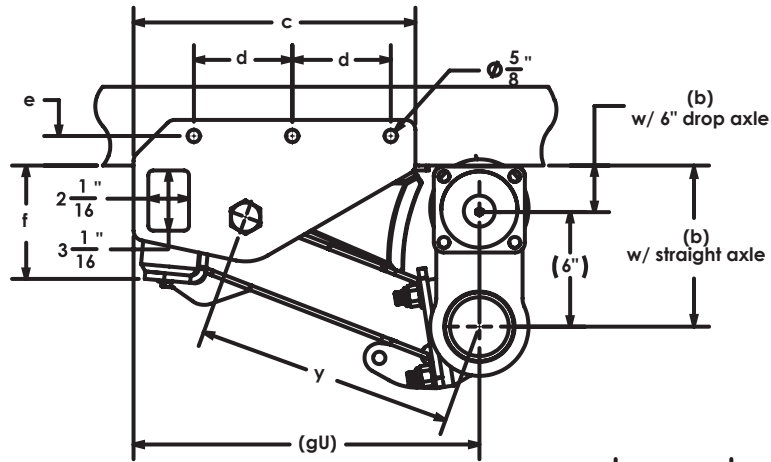

### SINGLE AXLE

Type	Models	Total Load Capacity	Axle Shape	DIMENSIONS											Shipping Weight, Lbs.		
				a	b		c	d	e	f	(gL)	(gU)		h		y	
					w/ straight axle	w/ 4" drop axle						w/ straight axle	w/ 4" drop axle				
Single	SR2000S03	2000	Round	2-3/8"	4-1/16"	3/16"	8-1/4"	5"	1"	4-13/16"	11-3/4"	11-7/8"	13"	3-3/8"	9"	42	
Single	SR2000S04	2000	Round	1-3/4"	4-7/16"	5/8"						11-3/4"	12-7/8"				42
Single	SR2000S05	2000	Round	2"	4-5/16"	7/16"						11-13/16"	12-15/16"				
Single	SR2000S06	2000	Square	2"	4-3/8"	1/2"					11-13/16"	12-15/16"			42		
Single	SR3500S04	3500	Round	2-3/8"	5-7/16"	1-13/16"	9-1/2"	6"	1"	4-15/16"	11-1/2"	11-7/16"	13-1/8"	3-3/4"	9"	55	
Single	SR3500S05	3500	Square	2"	5-3/4"	2-1/8"						11-5/16"	12-15/16"				55
Single	SR3500S06	3500	Round	3"	5-1/4"	1-9/16"						11-9/16"	13-3/16"				
Single	SR3500S07	3500	Round	2-1/2"	5-7/16"	1-13/16"						11-7/16"	13-1/8"				55
Single	SR3500S08	3500	Square	65 mm	5-1/2"	1-7/8"					11-7/16"	13-1/8"			55		
Single	SR5KS02	5000	Round	3"	4-15/16"	1-1/16"	11-1/4"	4-1/4" (x2)	1 1/2"	5"	12-3/4"	12-15/16"	13-7/8"	4-1/2"	10-1/2"	98	
Single	SR5KS03	5000	Round	2-1/2"	5-3/16"	1-1/4"						12-7/8"	13-13/16"				98
Single	SR5KS04	5000	Square	65 mm	5-1/4"	1-5/16"						12-7/8"	13-13/16"				
Single	SR7KS02	7000	Round	3"	5-11/16"	1-7/8"	11-1/4"	4-1/4" (x2)	1-1/2"	5"	12-3/4"	12-7/8"	14-1/8"	4-1/2"	10-1/2"	98	

### SINGLE AXLE

#### LOADED

Type	Models	Total Load Capacity	Axle Shape	DIMENSIONS											Shipping Weight, Lbs w/o axle	
				a	b		c	d	e	f	(gU)	(gL)		h		y
					w/ straight axle	w/ 6" drop axle						w/ straight axle	w/ 6" drop axle			
Single	SR8KS01	8000	Round	3-1/2"	7-15/16"	1-15/16"	14-5/16"	5" (x2)	1-1/2"	5-3/4"	17-11/16"	18-3/4"	16-3/4"	5-7/8"	13-1/8"	98