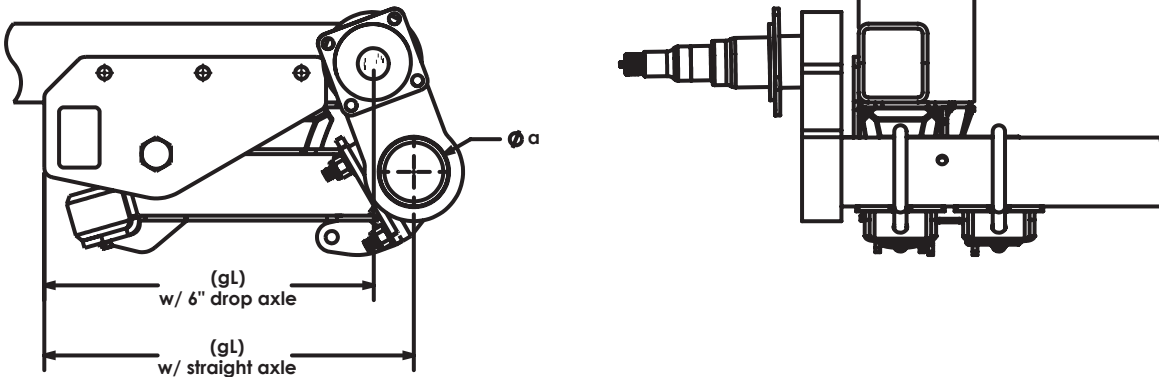

### SINGLE AXLE

Type	Models	Total Load Capacity	Axle Shape	DIMENSIONS											Shipping Weight, Lbs.		
				a	b		c	d	e	f	(gL)	(gU)		h		y	
					w/ straight axle	w/ 4" drop axle						w/ straight axle	w/ 4" drop axle				
Single	SR2000S03	2000	Round	2-3/8"	4-1/16"	3/16"	8-1/4"	5"	1"	4-13/16"	11-3/4"	11-7/8"	13"	3-3/8"	9"	42	
Single	SR2000S04	2000	Round	1-3/4"	4-7/16"	5/8"						11-3/4"	12-7/8"				42
Single	SR2000S05	2000	Round	2"	4-5/16"	7/16"						11-13/16"	12-15/16"				
Single	SR2000S06	2000	Square	2"	4-3/8"	1/2"					11-13/16"	12-15/16"			42		
Single	SR3500S04	3500	Round	2-3/8"	5-7/16"	1-13/16"	9-1/2"	6"	1"	4-15/16"	11-1/2"	11-7/16"	13-1/8"	3-3/4"	9"	55	
Single	SR3500S05	3500	Square	2"	5-3/4"	2-1/8"						11-5/16"	12-15/16"				55
Single	SR3500S06	3500	Round	3"	5-1/4"	1-9/16"						11-9/16"	13-3/16"				
Single	SR3500S07	3500	Round	2-1/2"	5-7/16"	1-13/16"						11-7/16"	13-1/8"				55
Single	SR3500S08	3500	Square	65 mm	5-1/2"	1-7/8"					11-7/16"	13-1/8"			55		
Single	SR5KS02	5000	Round	3"	4-15/16"	1-1/16"	11-1/4"	4-1/4" (x2)	1 1/2"	5"	12-3/4"	12-15/16"	13-7/8"	4-1/2"	10-1/2"	98	
Single	SR5KS03	5000	Round	2-1/2"	5-3/16"	1-1/4"						12-7/8"	13-13/16"				98
Single	SR5KS04	5000	Square	65 mm	5-1/4"	1-5/16"						12-7/8"	13-13/16"				
Single	SR7KS02	7000	Round	3"	5-11/16"	1-7/8"	11-1/4"	4-1/4" (x2)	1-1/2"	5"	12-3/4"	12-7/8"	14-1/8"	4-1/2"	10-1/2"	98	

#### LOADED

Type	Models	Total Load Capacity	Axle Shape	DIMENSIONS											Shipping Weight, Lbs w/o axle	
				a	b		c	d	e	f	(gU)	(gL)		h		y
					w/ straight axle	w/ 6" drop axle						w/ straight axle	w/ 6" drop axle			
Single	SR8KS01	8000	Round	3-1/2"	7-15/16"	1-15/16"	14-5/16"	5" (x2)	1-1/2"	5-3/4"	17-11/16"	18-3/4"	16-3/4"	5-7/8"	13-1/8"	98