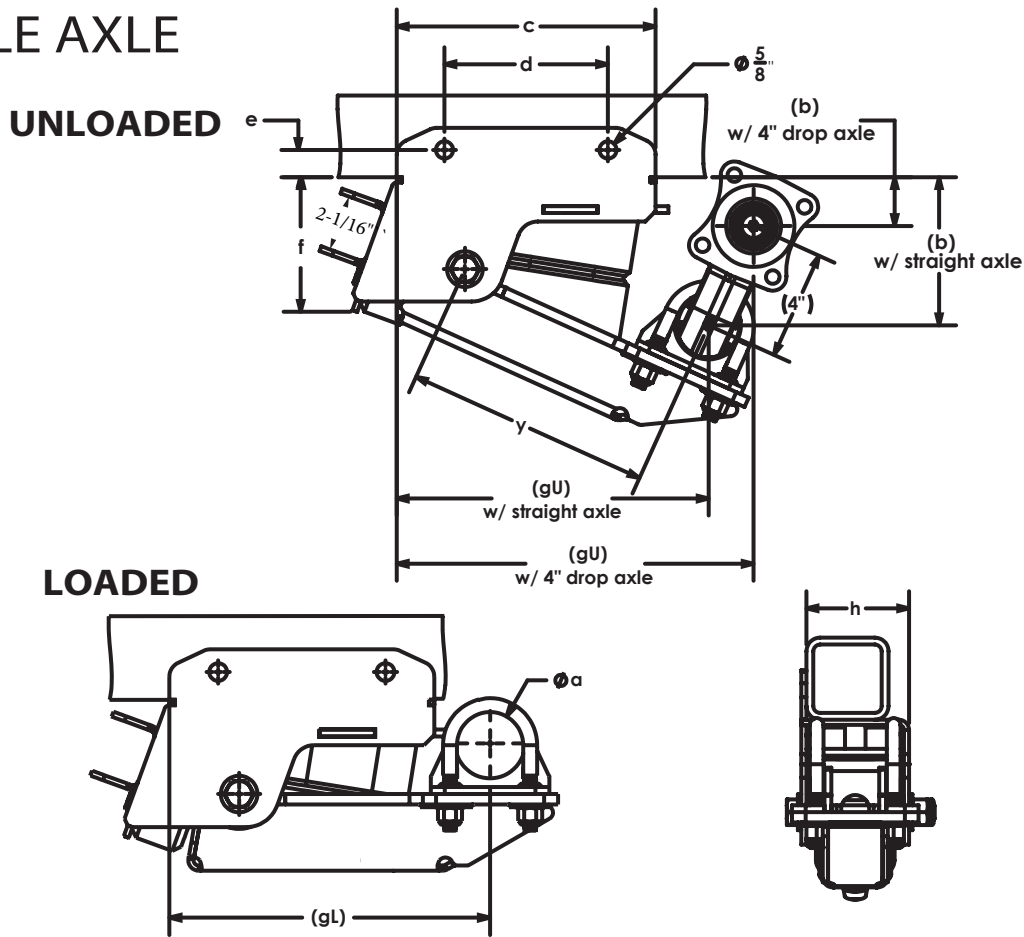

### SINGLE AXLE

Type	Models	Total Load Capacity	Axle Shape	DIMENSIONS											Shipping Weight, Lbs.		
				a	b		c	d	e	f	(gL)	(gU)		h		y	
					w/ straight axle	w/ 4" drop axle						w/ straight axle	w/ 4" drop axle				
Single	SR2000S03	2000	Round	2-3/8"	4-1/16"	3/16"	8-1/4"	5"	1"	4-13/16"	11-3/4"	11-7/8"	13"	3-3/8"	9"	42	
Single	SR2000S04	2000	Round	1-3/4"	4-7/16"	5/8"						11-3/4"	12-7/8"				42
Single	SR2000S05	2000	Round	2"	4-5/16"	7/16"						11-13/16"	12-15/16"				
Single	SR2000S06	2000	Square	2"	4-3/8"	1/2"					11-13/16"	12-15/16"			42		
Single	SR3500S04	3500	Round	2-3/8"	5-7/16"	1-13/16"	9-1/2"	6"	1"	4-15/16"	11-1/2"	11-7/16"	13-1/8"	3-3/4"	9"	55	
Single	SR3500S05	3500	Square	2"	5-3/4"	2-1/8"						11-5/16"	12-15/16"				55
Single	SR3500S06	3500	Round	3"	5-1/4"	1-9/16"						11-9/16"	13-3/16"				
Single	SR3500S07	3500	Round	2-1/2"	5-7/16"	1-13/16"						11-7/16"	13-1/8"				55
Single	SR3500S08	3500	Square	65 mm	5-1/2"	1-7/8"					11-7/16"	13-1/8"			55		
Single	SR5KS02	5000	Round	3"	4-15/16"	1-1/16"	11-1/4"	4-1/4" (x2)	1 1/2"	5"	12-3/4"	12-15/16"	13-7/8"	4-1/2"	10-1/2"	98	
Single	SR5KS03	5000	Round	2-1/2"	5-3/16"	1-1/4"						12-7/8"	13-13/16"				98
Single	SR5KS04	5000	Square	65 mm	5-1/4"	1-5/16"						12-7/8"	13-13/16"				
Single	SR7KS02	7000	Round	3"	5-11/16"	1-7/8"	11-1/4"	4-1/4" (x2)	1-1/2"	5"	12-3/4"	12-7/8"	14-1/8"	4-1/2"	10-1/2"	98	

### SINGLE AXLE

#### LOADED

Type	Models	Total Load Capacity	Axle Shape	DIMENSIONS											Shipping Weight, Lbs w/o axle	
				a	b		c	d	e	f	(gU)	(gL)		h		y
					w/ straight axle	w/ 6" drop axle						w/ straight axle	w/ 6" drop axle			
Single	SR8KS01	8000	Round	3-1/2"	7-15/16"	1-15/16"	14-5/16"	5" (x2)	1-1/2"	5-3/4"	17-11/16"	18-3/4"	16-3/4"	5-7/8"	13-1/8"	98