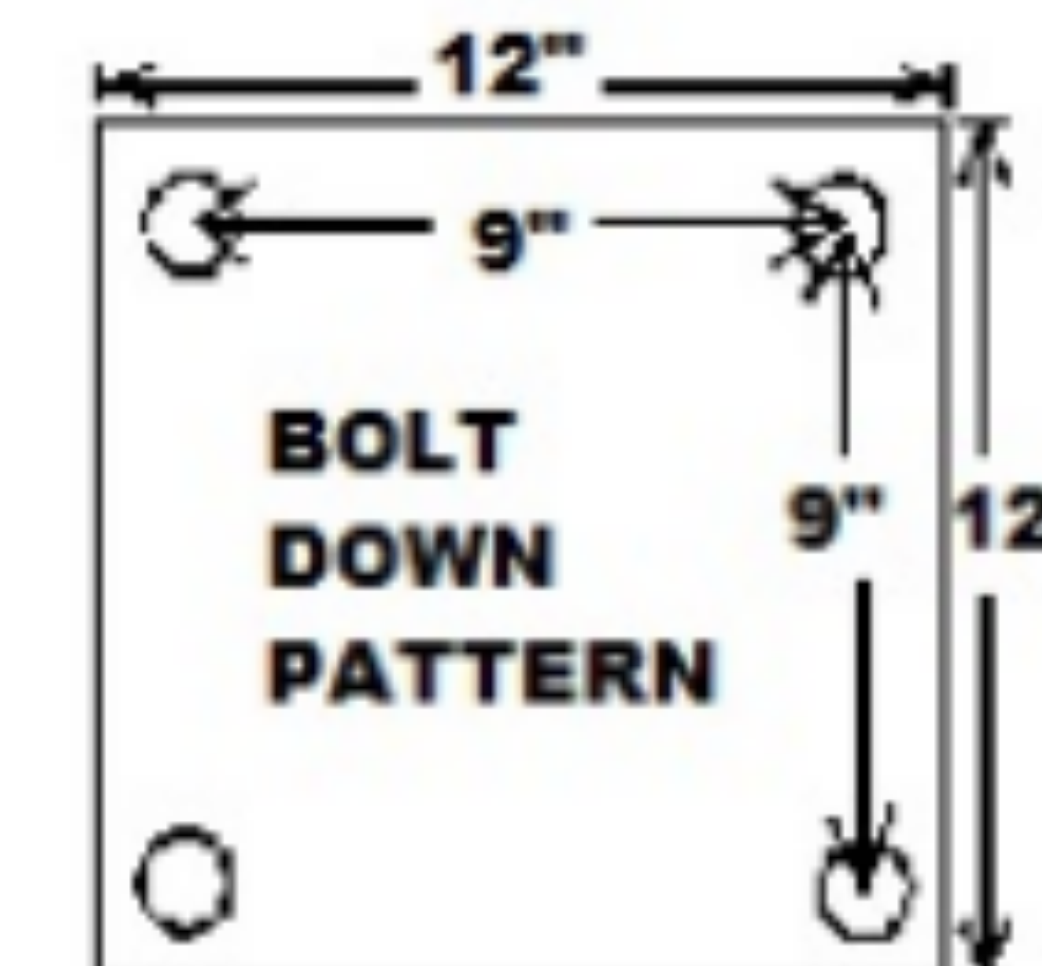

BACKBOARDS AVAILABLE IN  
 TEMPERED GLASS OR CLEAR ACRYLIC  
 BACKBOARD SIZES AVAILABLE:  
 36"x48", 36"x54", 36"x60"

4" X 4" X  
 1/8" POST

OPTIONAL FT48,  
 FT54 OR FT60  
 BACKBOARD  
 SAFETY PAD

OPTIONAL FT76  
 POLE PAD

36.00 DEEP HOLE

4 J BOLTS (5/8"x 12")

4 REBARS

20.00 DIA HOLE

Plate is  
 12"x12".

Anchor  
 Bolts are  
 9"x9" on  
 centers.