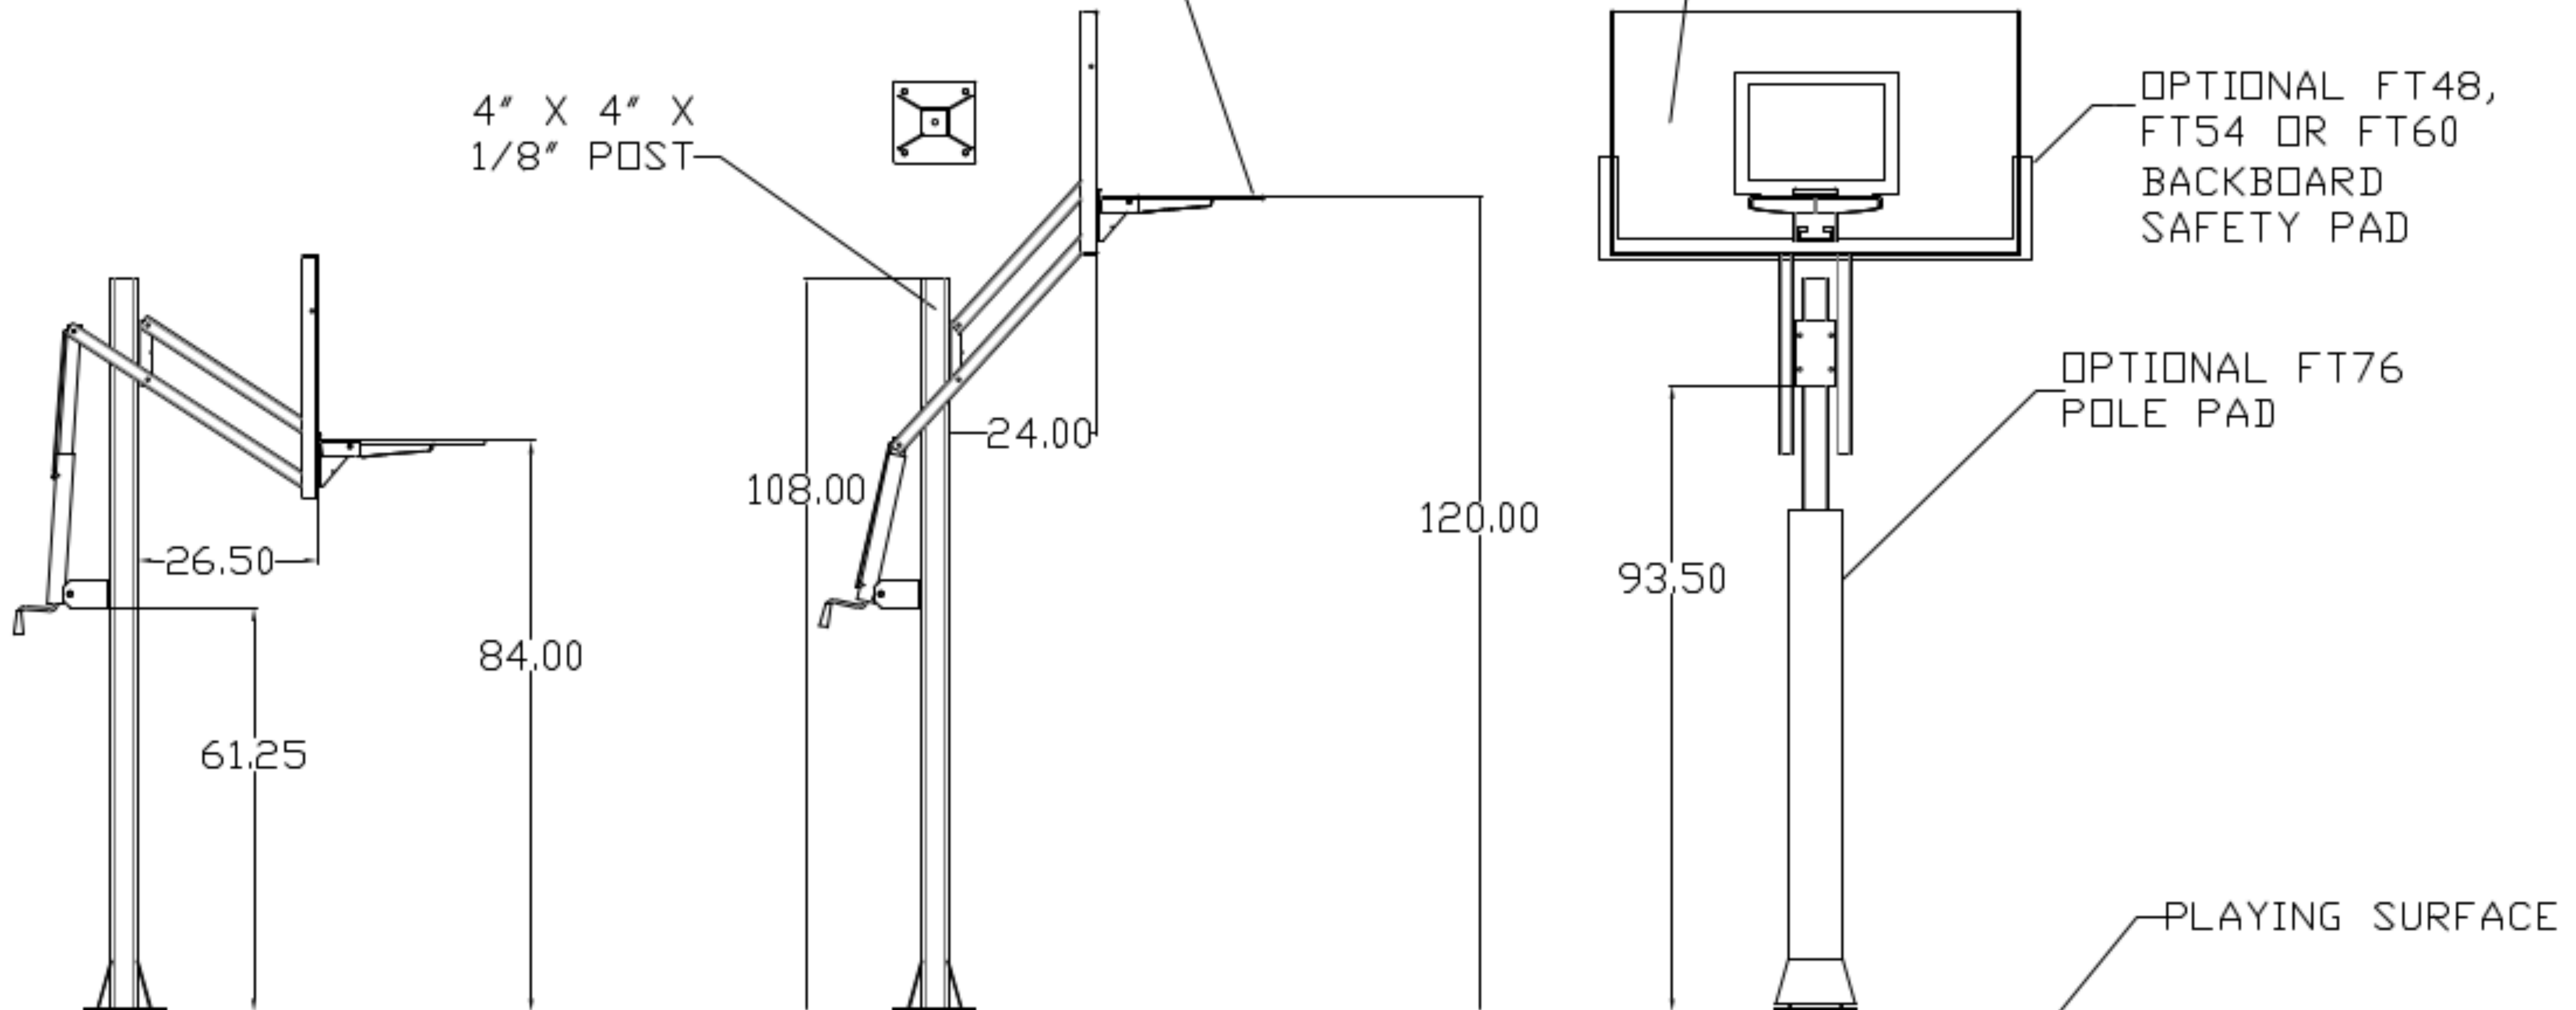

BACKBOARDS AVAILABLE IN  
 TEMPERED GLASS OR CLEAR ACRYLIC  
 BACKBOARD SIZES AVAILABLE:  
 36"x48", 36"x54", 36"x60"

4" X 4" X  
 1/8" POST

OPTIONAL FT48,  
 FT54 OR FT60  
 BACKBOARD  
 SAFETY PAD

OPTIONAL FT76  
 POLE PAD

36.00 DEEP HOLE

4 J BOLTS (5/8"x 12")

4 REBARS

20.00 DIA HOLE

Plate is  
 12"x12".

Anchor  
 Bolts are  
 9"x9" on  
 centers.