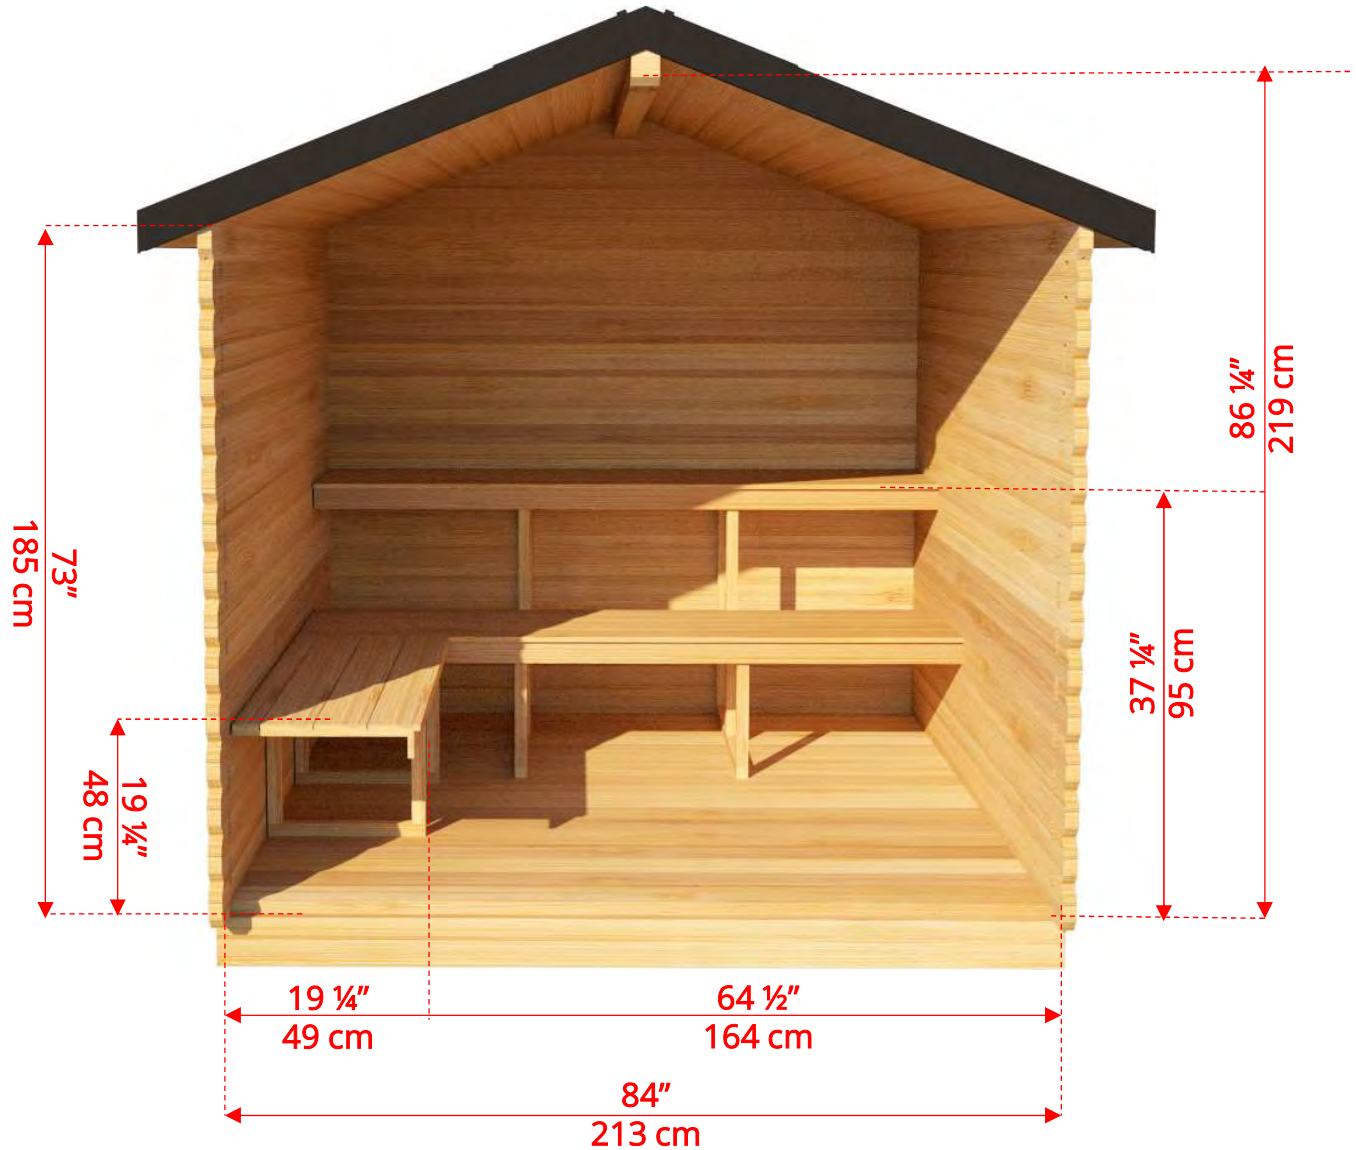

CT88W Georgian Cabin Sauna

Manufactured by:

tel: 888-923-9813 | info@leisurecraft.com | web: www.leisurecraft.com

CT88W Georgian Cabin Sauna

Manufactured by:

tel: 888-923-9813 | info@leisurecraft.com | web: www.leisurecraft.com

CT88W Georgian Cabin Sauna

97 ¼"
247 cm

86 ¾"
220 cm

46 ¾" 19 ¼" 19 ¼"
119 cm 49 cm 49 cm
84"
213 cm

Manufactured by: