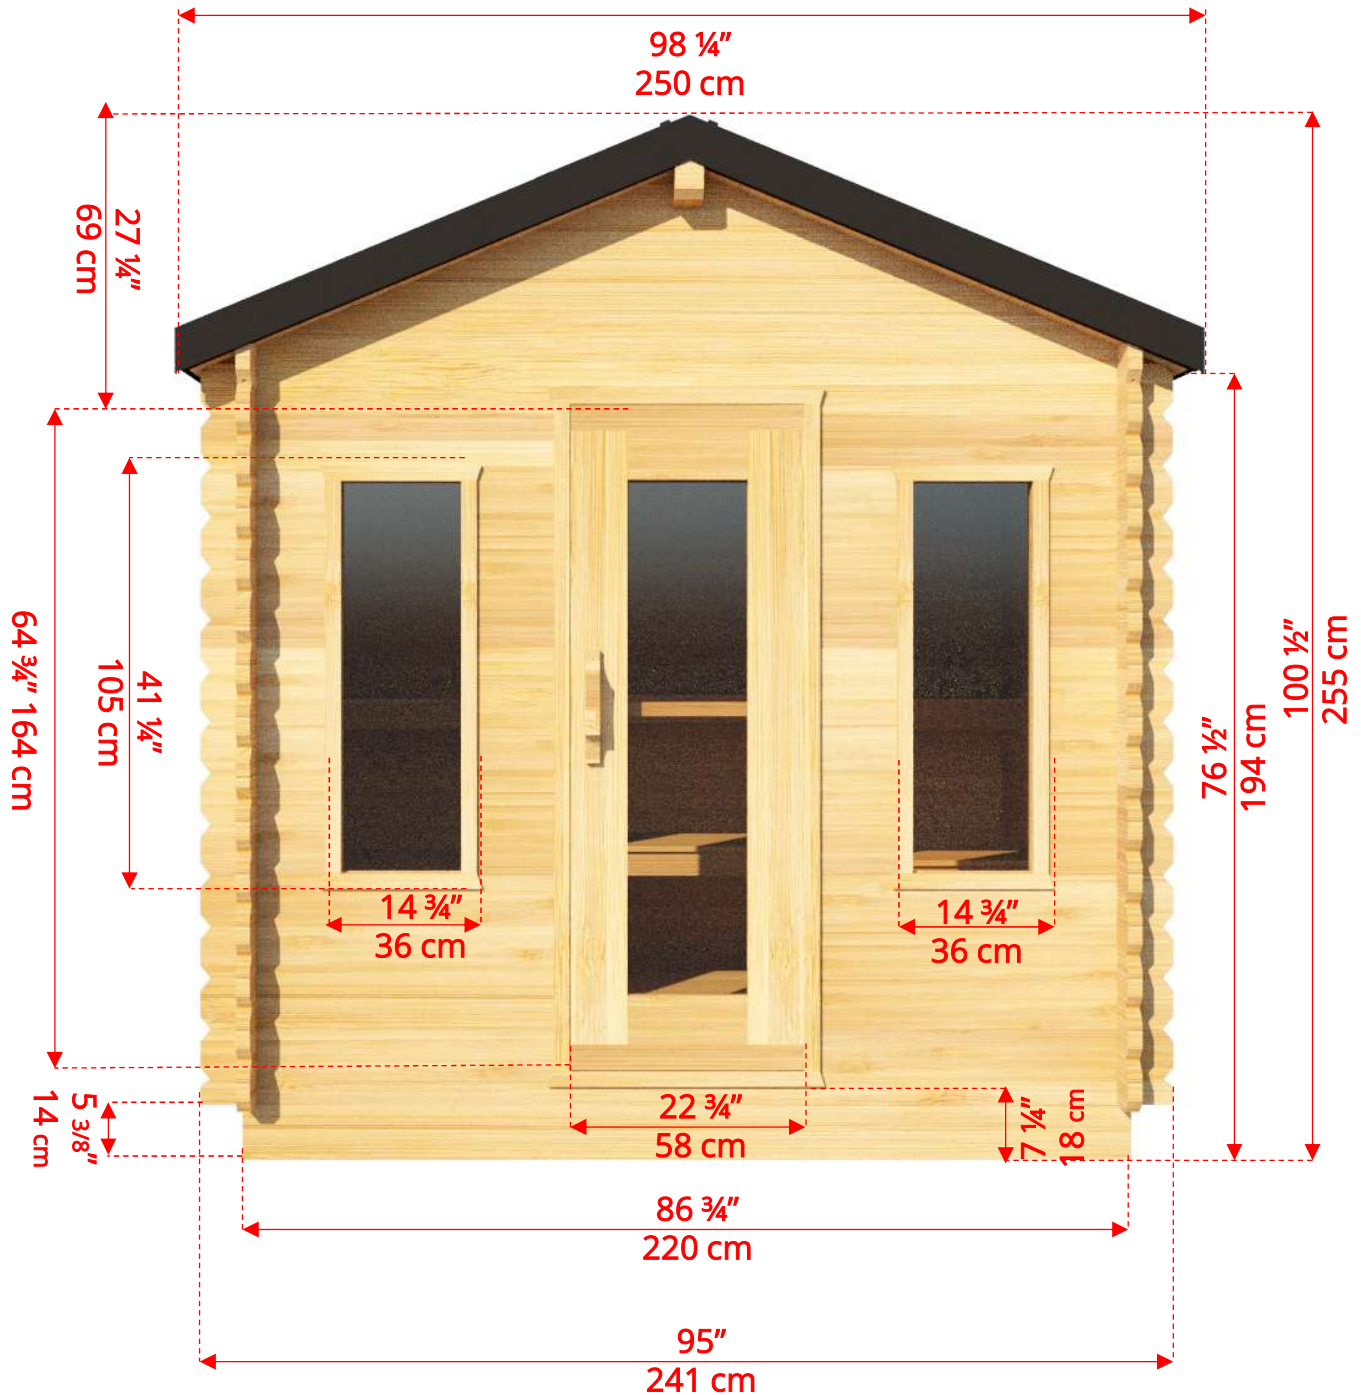

CT88W Georgian Cabin Sauna

Manufactured by:

tel: 888-923-9813 | info@leisurecraft.com | web: www.leisurecraft.com

CT88W Georgian Cabin Sauna

Manufactured by:

tel: 888-923-9813 | info@leisurecraft.com | web: www.leisurecraft.com

CT88W Georgian Cabin Sauna

97 ¼"
247 cm

86 ¾"
220 cm

46 ¾" 19 ¼" 19 ¼"
119 cm 49 cm 49 cm
84"
213 cm

Manufactured by: