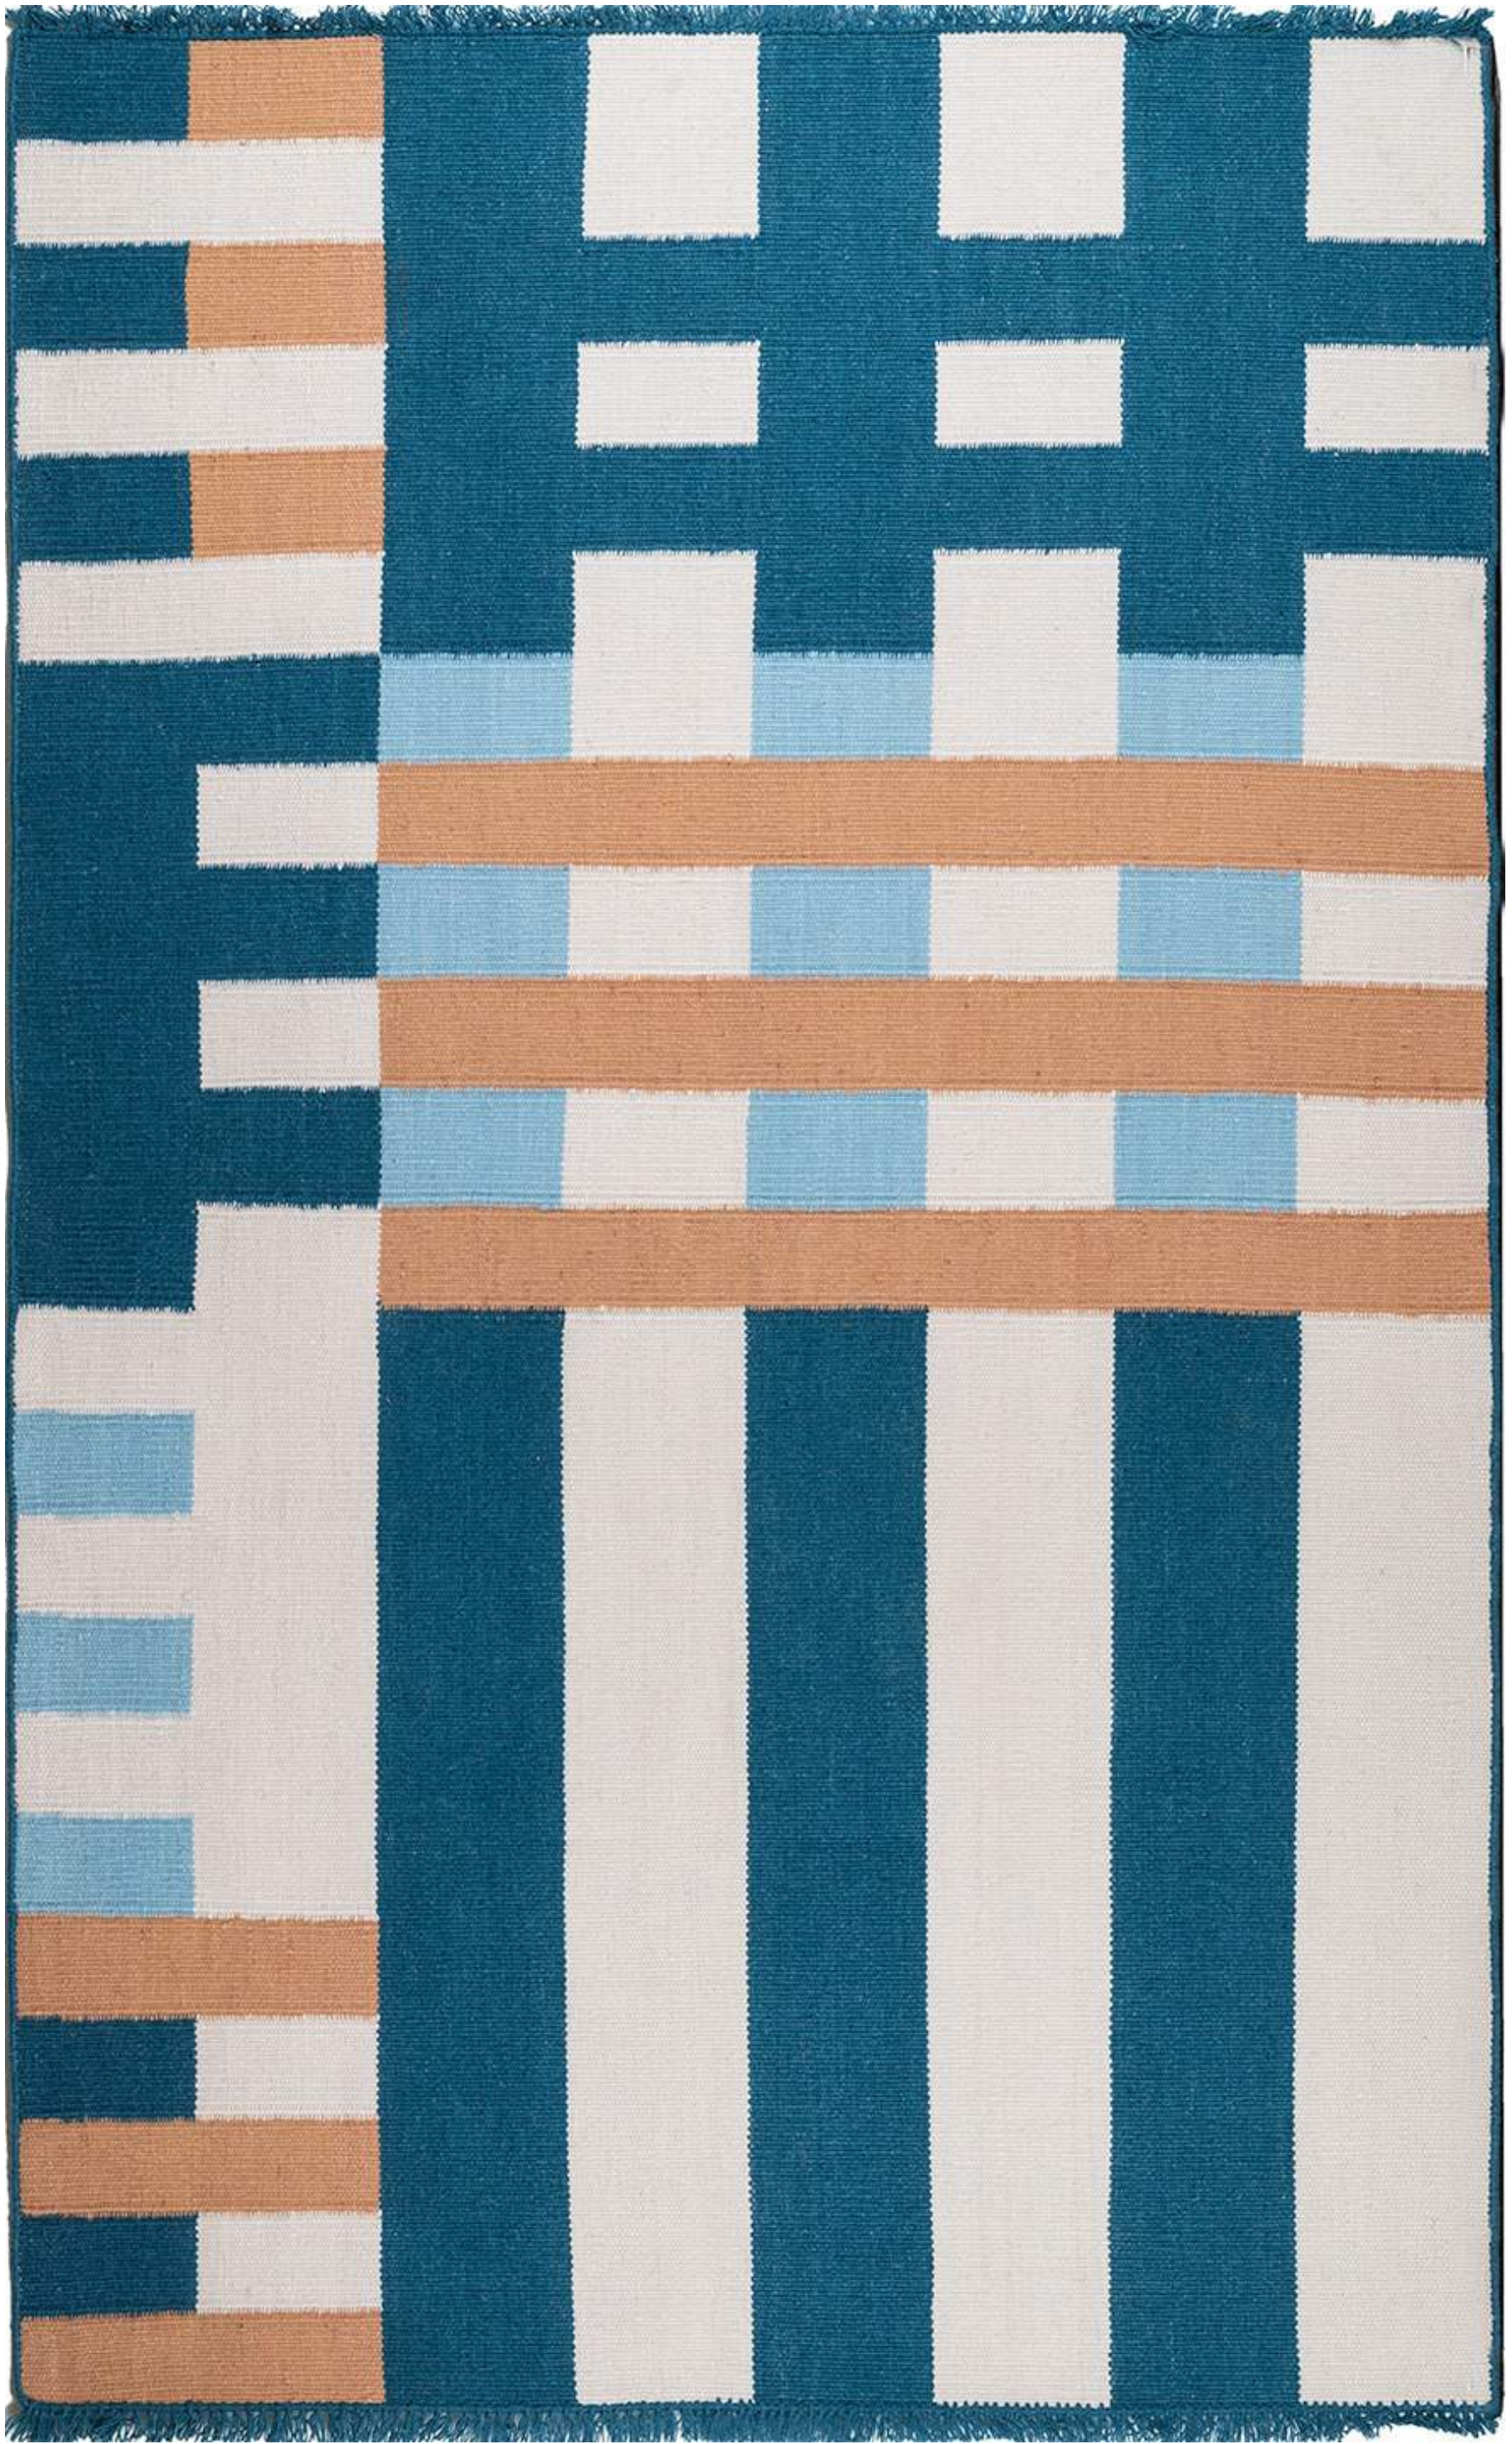

COCOON

FINE RUGS

BOHEMIAN COLLECTION

EMBER
5 X 8 FT
RS 25,000

CHECKERBOARD
5 X 8 FT
RS 25,000

WEAVER
5 X 8 FT
RS 25,000

PINE WOOD
X 8 FT
RS 25,000

LATICE
5 X 8 FT
RS 25,000

HANDLOOM
6 X 9 FT
RS 35,000

TRAVERSE
6 X 9 FT
RS 35,000

ORIGAMI
6 X 9 FT
RS 35,000

GRAVITY
6 X 9 FT
RS 35,000

ZEN GARDEN
6 X 9 FT
RS 35,000

SAND BANK
6 X 9 FT
RS 35,000

ILLUSTRATE
6 X 9 FT
RS 35,000

WE CAN CUSTOMIZE ANY
DESIGN TO YOUR
REQUIREMENT