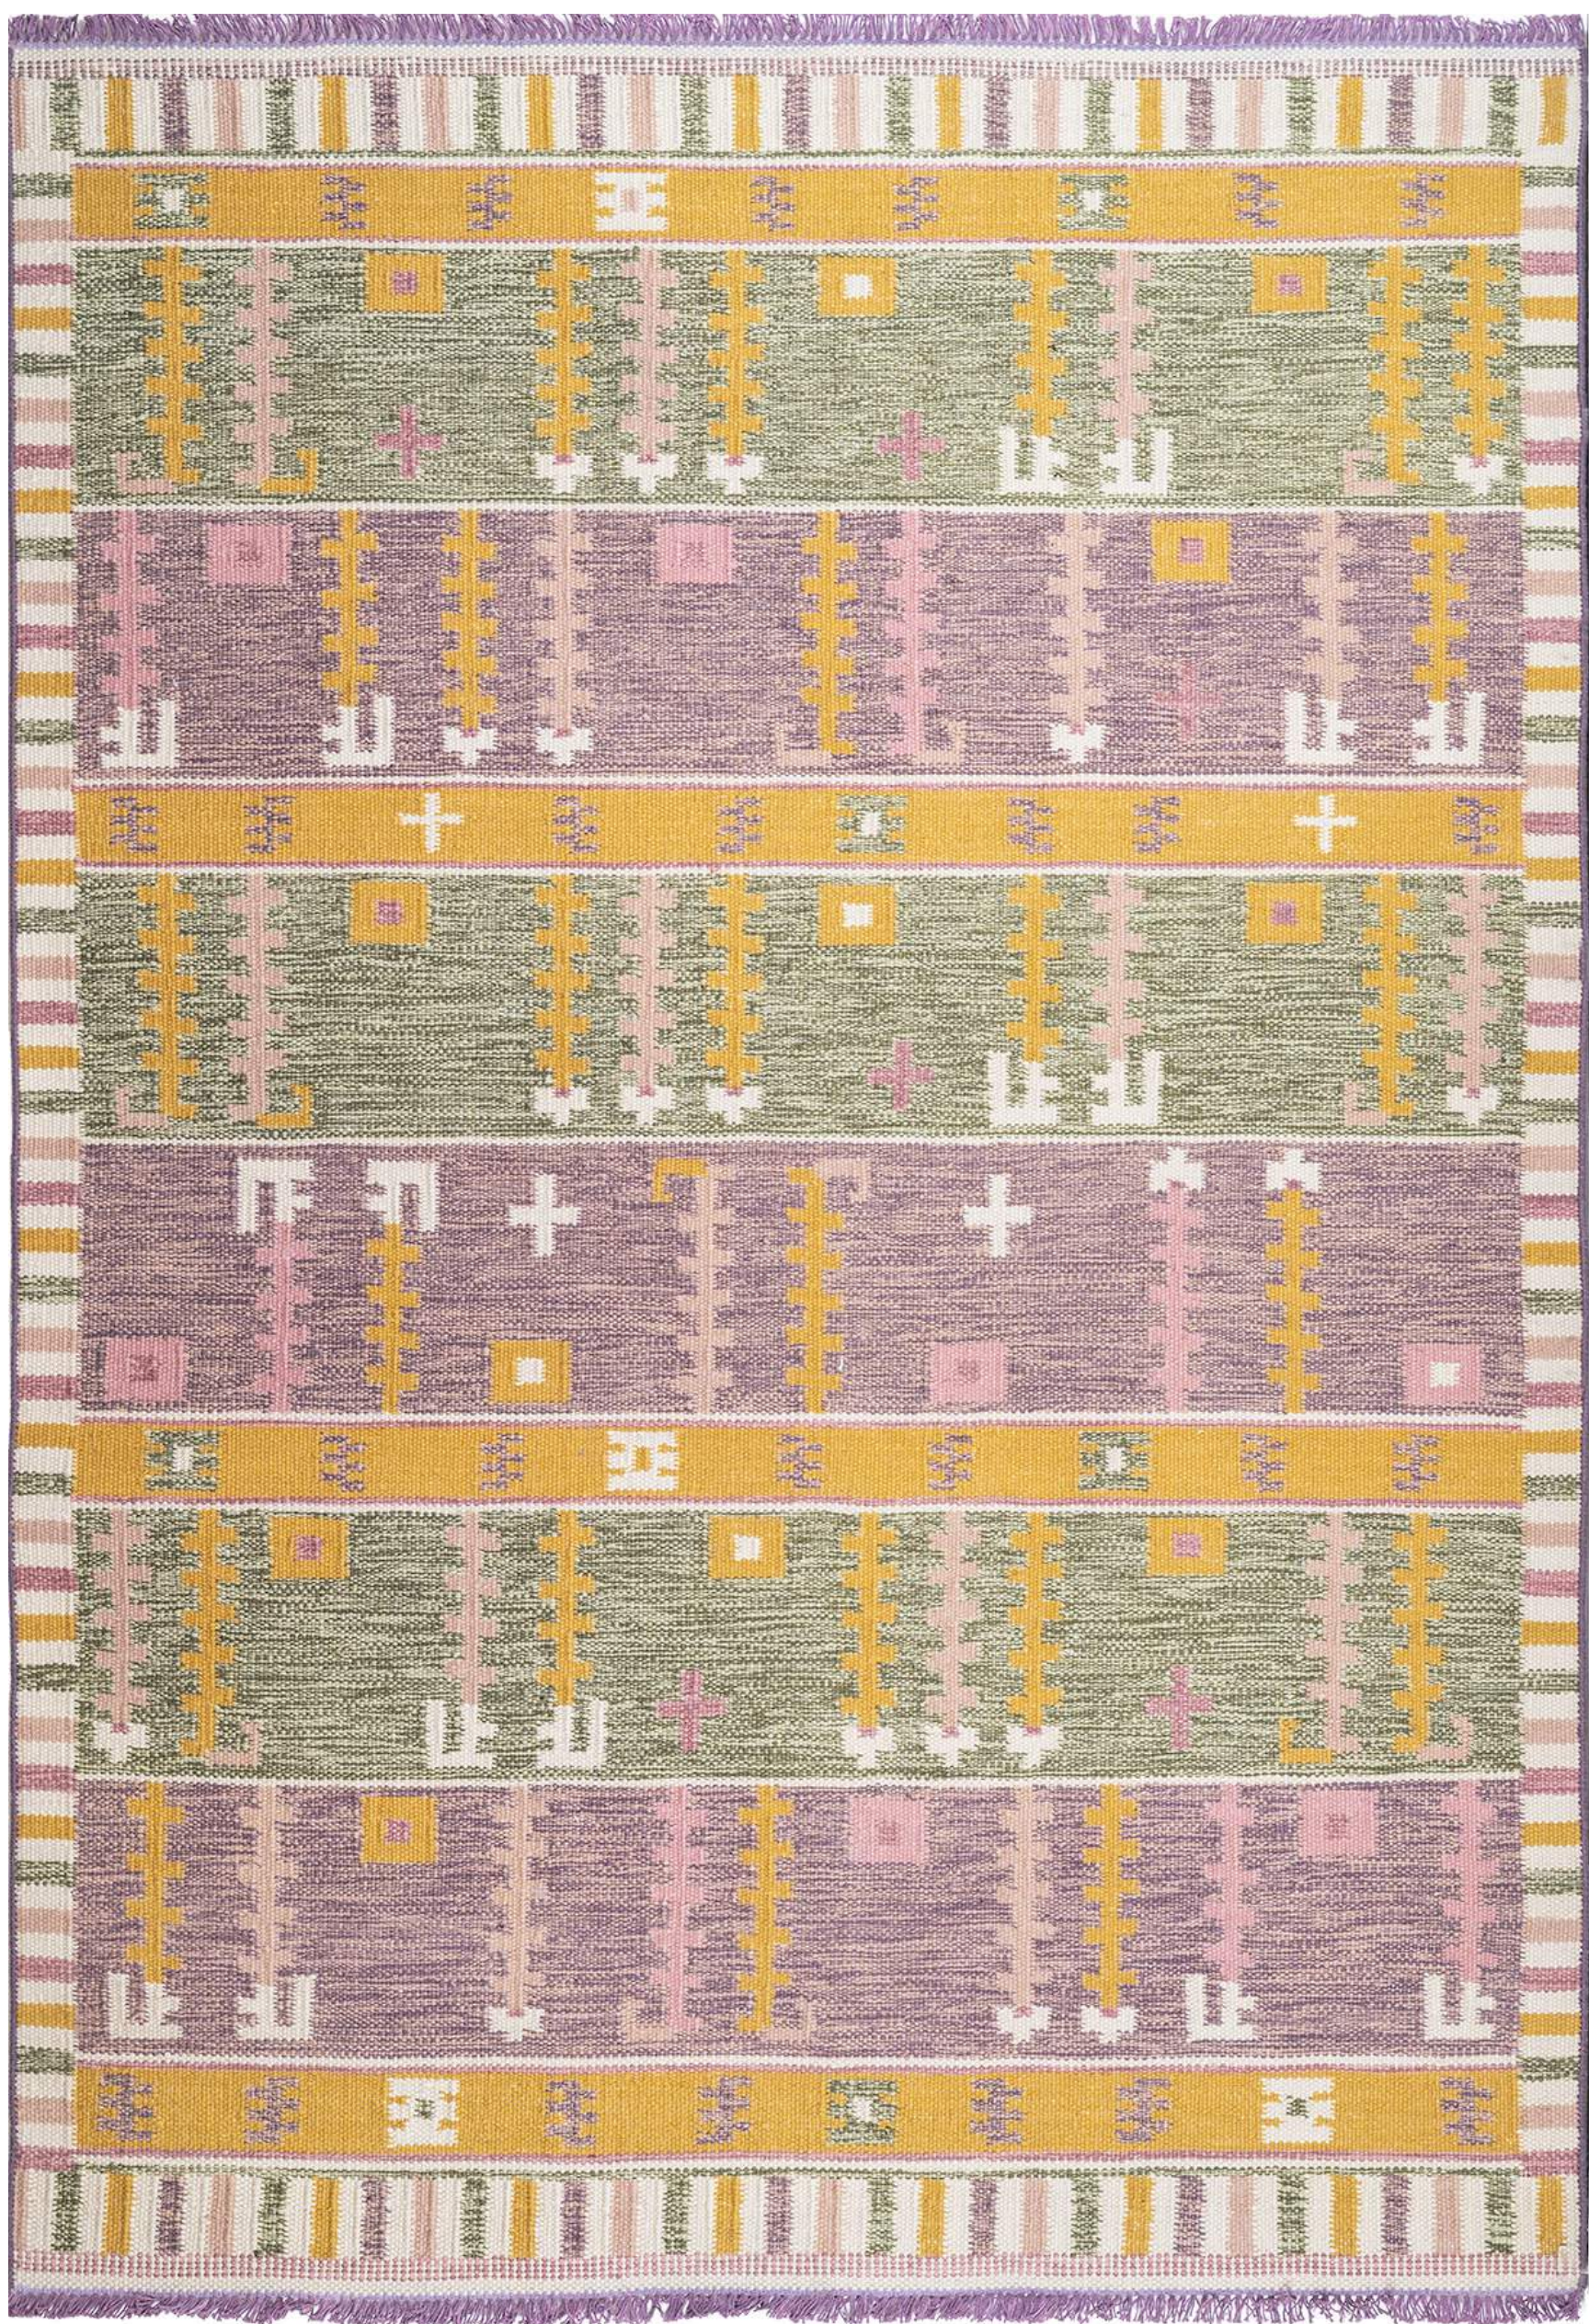

COCOON

FINE RUGS

BOHEMIAN COLLECTION

EMBER
5 X 8 FT
RS 25,000

CHECKERBOARD
5 X 8 FT
RS 25,000

WEAVER
5 X 8 FT
RS 25,000

PINE WOOD
X 8 FT
RS 25,000

LATICE
5 X 8 FT
RS 25,000

HANDLOOM
6 X 9 FT
RS 35,000

TRAVERSE
6 X 9 FT
RS 35,000

ORIGAMI
6 X 9 FT
RS 35,000

GRAVITY
6 X 9 FT
RS 35,000

ZEN GARDEN
6 X 9 FT
RS 35,000

SAND BANK
6 X 9 FT
RS 35,000

ILLUSTRATE
6 X 9 FT
RS 35,000

WE CAN CUSTOMIZE ANY
DESIGN TO YOUR
REQUIREMENT