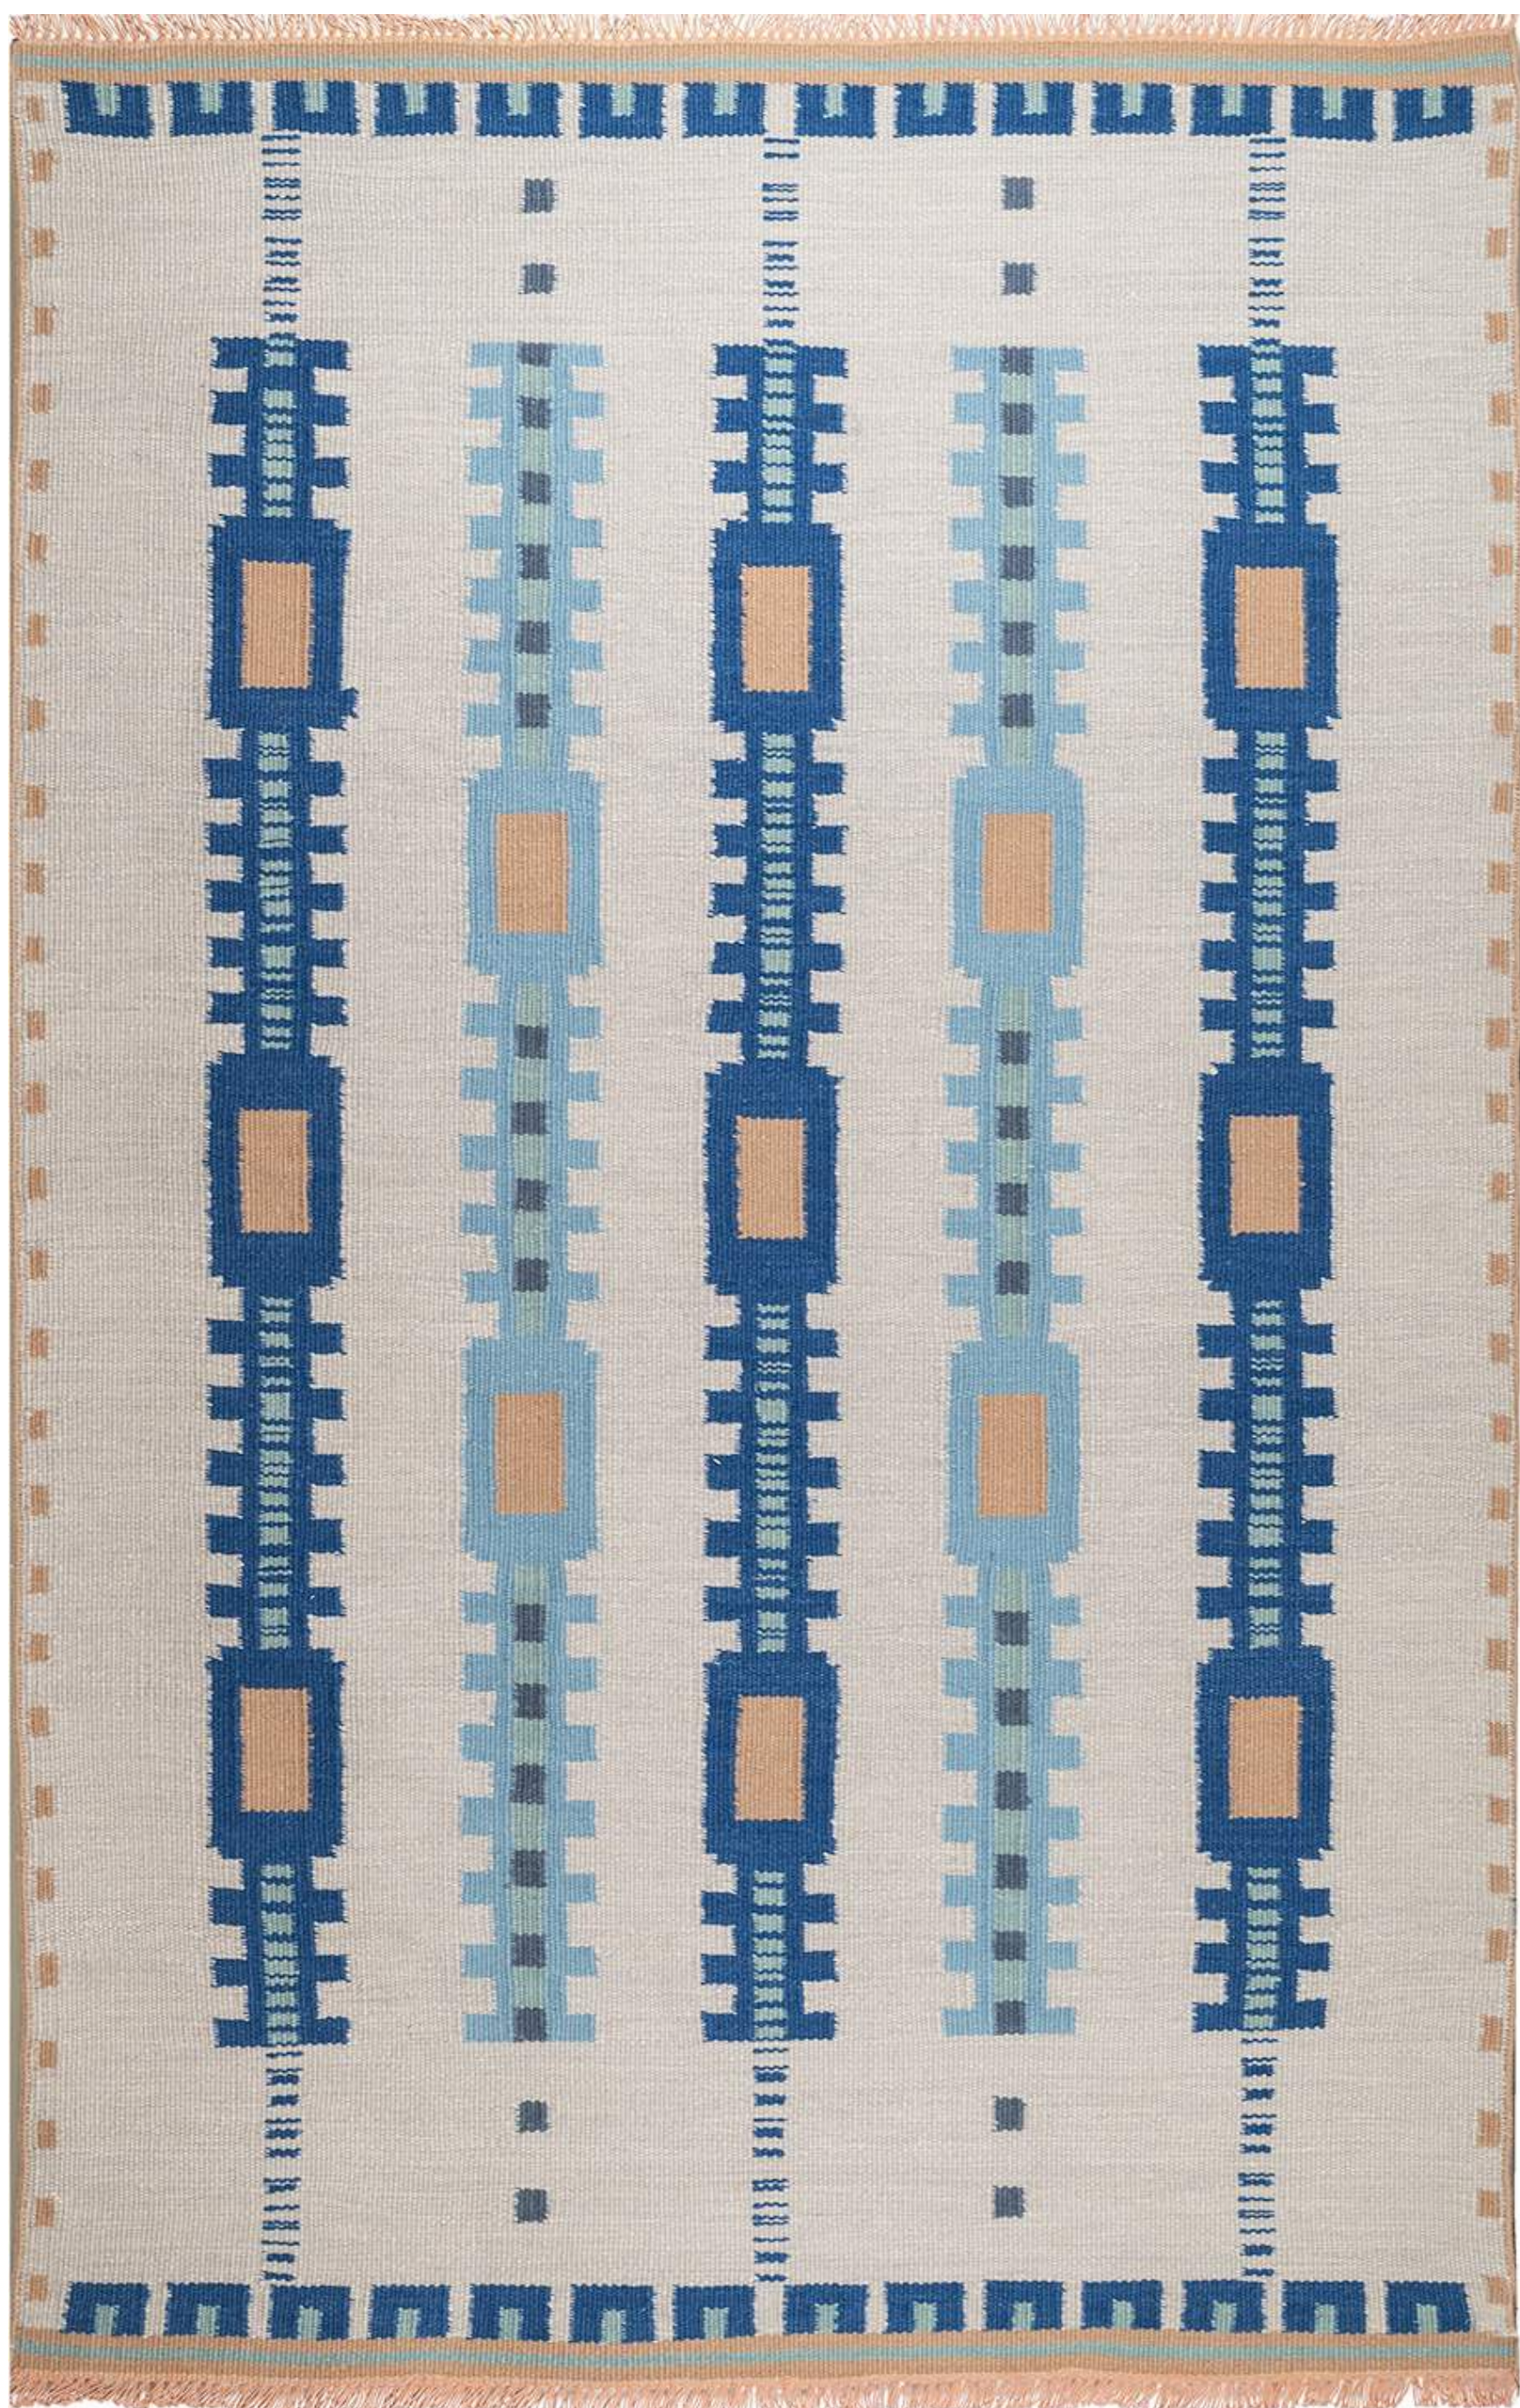

COCOON

FINE RUGS

BOHEMIAN COLLECTION

EMBER
5 X 8 FT
RS 25,000

CHECKERBOARD
5 X 8 FT
RS 25,000

WEAVER
5 X 8 FT
RS 25,000

PINE WOOD
X 8 FT
RS 25,000

LATICE
5 X 8 FT
RS 25,000

HANDLOOM
6 X 9 FT
RS 35,000

TRAVERSE
6 X 9 FT
RS 35,000

ORIGAMI
6 X 9 FT
RS 35,000

GRAVITY
6 X 9 FT
RS 35,000

ZEN GARDEN
6 X 9 FT
RS 35,000

SAND BANK
6 X 9 FT
RS 35,000

ILLUSTRATE
6 X 9 FT
RS 35,000

WE CAN CUSTOMIZE ANY
DESIGN TO YOUR
REQUIREMENT