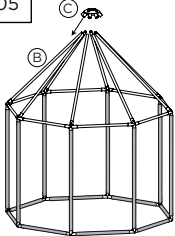

PLAY TENT

GATHRE

⚠ WARNING!

Keep away from fire
Assembly by adults only

Size: Dia: 125cm x H142cm

Material:
100% Cotton Canvas, Wood & PVC
Ages: 3yrs+

PARTS:

(A) x 16

(B) x 16

Short Pole Cloth x 1

(E) x 8

(F) x 8

(C) x 1

Play Tent Cover

ASSEMBLE INSTRUCTION:

STEP 01

Insert Part E into the short pole cloth

STEP 02

STEP 03

STEP 04

STEP 05

STEP 06

STEP 07