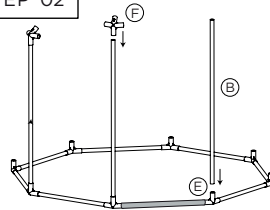

PLAY TENT

GATHRE

⚠ WARNING!

Keep away from fire
Assembly by adults only

Size: Dia: 125cm x H142cm

Material:
100% Cotton Canvas, Wood & PVC
Ages: 3yrs+

PARTS:

(A) x 16

(B) x 16

Short Pole Cloth x 1

(E) x 8

(F) x 8

(C) x 1

Play Tent Cover

ASSEMBLE INSTRUCTION:

STEP 01

Insert Part E into the short pole cloth

STEP 02

STEP 03

STEP 04

STEP 05

STEP 06

STEP 07