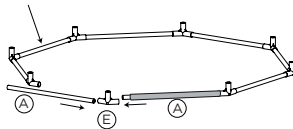

ASSEMBLE INSTRUCTION:

STEP 01

Insert Part E into the short pole cloth