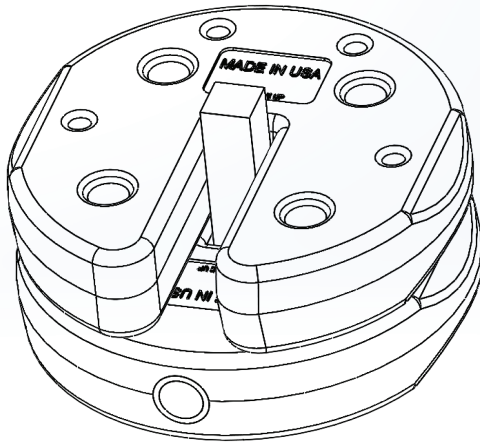

Canopy Weight Instruction Sheet

2L-7586-06

Figure 1

Cap Plug (4)
Figure 2

For model #U0010: Fill empty shells with sand or gravel. Seal off with provided cap plugs. (Figure 2)

Note: When placing more than one weight over your canopy leg, interlock canopy weight as shown in Figure 1. Interlocking the weights traps the canopy leg and helps secure the canopy.