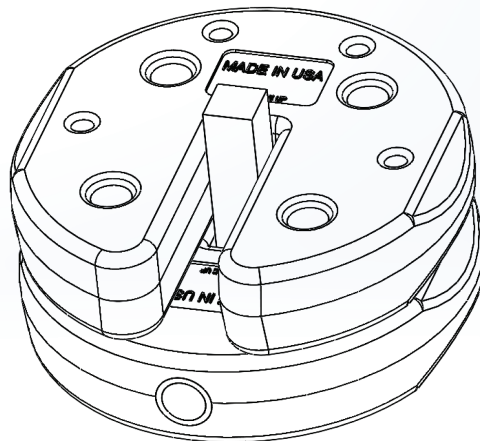

Canopy Weight Instruction Sheet

2L-7586-06

Figure 1

Cap Plug (4)
Figure 2

For model #U0010: Fill empty shells with sand or gravel. Seal off with provided cap plugs. (Figure 2)

Note: When placing more than one weight over your canopy leg, interlock canopy weight as shown in Figure 1. Interlocking the weights traps the canopy leg and helps secure the canopy.