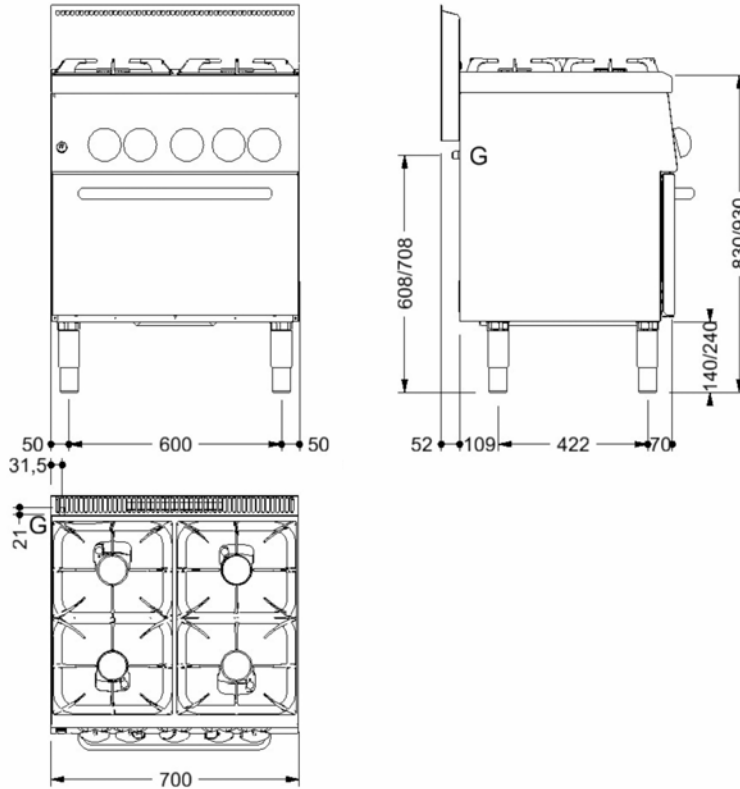

Family
COOKING EQUIPMENT STAR 60

Section
GAS COOKING RANGES

Model
C6FG7GP

Code
CR0854750

GAS RANGE 4 BURNERS ON GAS OVEN

Legend

(E) Socket 1:

(E) Socket 2:

(G) Gas: $\varnothing 1/2"$ -H=1190mm

(AD) Softened water:

(AF) Cold water:

(AC) Hot water:

(S) Draining:

(FR) In e out freon:

(V) Steam: