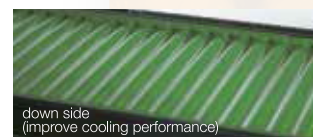

### FEATURES

> powerful cooling performance

> sloped for improved viewing

> food plates can be turned upside and used