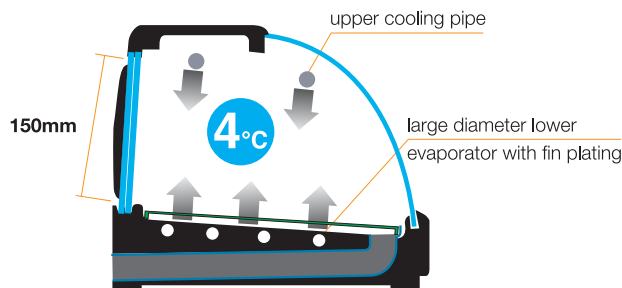

FEATURES

> powerful cooling performance

> sloped for improved viewing

> food plates can be turned upside and used

UNIT LOCATION

ISO14001 CE