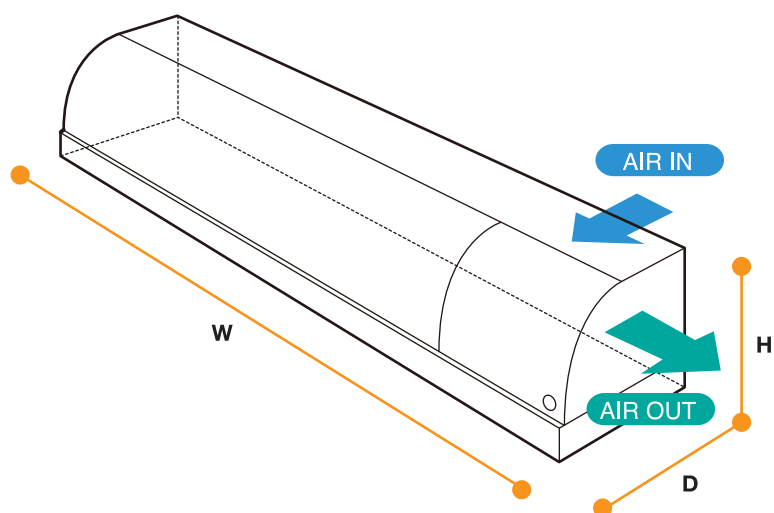

# DIMENSIONS & SPECIFICATION

### BACK SIDE

MODEL NAME	HNC-120BE-(L/R)	HNC-150BE-(L/R)	HNC-180BE-(L/R)	HNC-210BE-(L/R)
AMPERAGE	1.1A			
STARTING AMPERAGE	10A			
ELECTRIC CONSUMPTION	150W / 512 BTU			
SATURATION TEMPERATURE	APPROX: 4°C (Ambient Temperature 27°C)			
PULL DOWN TIME	APPROX: 30min (30°C >10°C)			
REFRIGERANT CHARGE	R134a / 110 g	R134a / 130 g	R134a / 150 g	R134a / 190 g
OUTSIDE DIMENSIONS	1200 x 345 x 270	1500 x 345 x 270	1800 x 345 x 270	2100 x 345 x 270
INSIDE DIMENSIONS	845 x 288 x 157	1145 x 288 x 157	1445 x 288 x 157	1745 x 288 x 157
EFFECTIVE CAPACITY	42 Liter	57 Liter	72 Liter	87 Liter
DEFROST SYSTEM	N/A			
DOOR (SLIDING GLASS)	2 (W435 x H172 mm)	4 (W293 x H172 mm)	4 (W368 x H172 mm)	4 (W443 x H172 mm)
PACKED DIMENSION	1280 x 415 x 517	1580 x 415 x 517	1880 x 415 x 517	2180 x 415 x 517
WEIGHT (NET / GROSS)	32kg / 44kg	37kg / 52kg	47kg / 65kg	62kg / 75kg

**NOTE:** All dimensions indicated are Width x Depth x Height in mm.