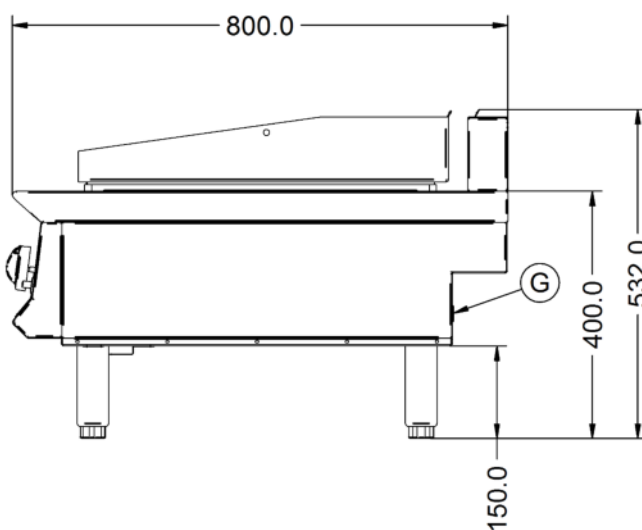

Available Accessories

OA8917	Lincat Opus 800 Free-standing Floor Stand with Legs - for units W 600 mm
OA8917/C	Lincat Opus 800 Free-standing Floor Stand with Castors - for units W 600 mm
OA8972	Lincat Opus 800 Free-standing Pedestal with Doors and Legs - for units W 600 mm
OA8972/C	Lincat Opus 800 Free-standing Pedestal with Doors and Castors - for units W 600 mm

Technical Picture