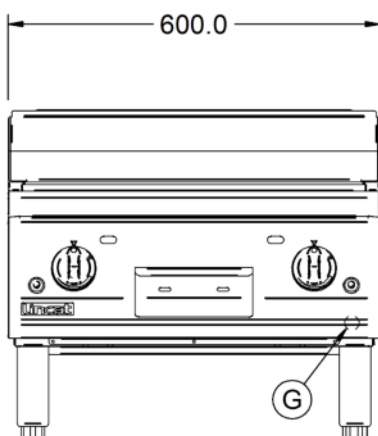

Available Accessories

OA8917	Lincat Opus 800 Free-standing Floor Stand with Legs - for units W 600 mm
OA8917/C	Lincat Opus 800 Free-standing Floor Stand with Castors - for units W 600 mm
OA8972	Lincat Opus 800 Free-standing Pedestal with Doors and Legs - for units W 600 mm
OA8972/C	Lincat Opus 800 Free-standing Pedestal with Doors and Castors - for units W 600 mm

Technical Picture