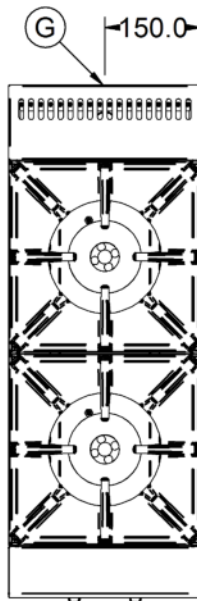

Technical Picture

Lincat Limited

Whisby Road,
Lincoln, LN6 3QZ,
United Kingdom

Company No: 2175448

A member company of

Customer Care

Tel: +44 1522 875500
Email: care@lincat.co.uk

Export Customers

Tel: +44 1522 503250
Email: export@lincat.co.uk

Opening Hours

Monday – Friday:
8.30am – 5pm