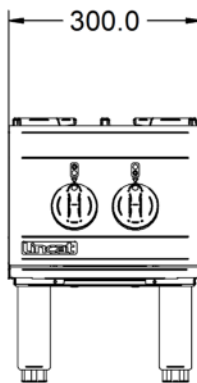

Technical Picture

Lincat Limited

Whisby Road,
Lincoln, LN6 3QZ,
United Kingdom

Company No: 2175448

A member company of

Customer Care

Tel: +44 1522 875500
Email: care@lincat.co.uk

Export Customers

Tel: +44 1522 503250
Email: export@lincat.co.uk

Opening Hours

Monday – Friday:
8.30am – 5pm