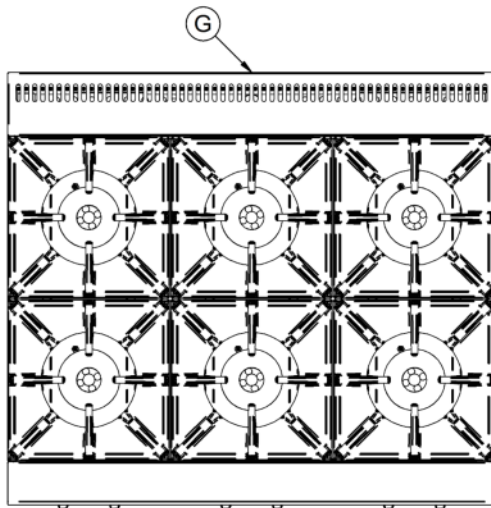

Technical Picture

Lincat Limited

Whisby Road,
Lincoln, LN6 3QZ,
United Kingdom

Company No: 2175448

A member company of

Customer Care

Tel: +44 1522 875500
Email: care@lincat.co.uk

Export Customers

Tel: +44 1522 503250
Email: export@lincat.co.uk

Opening Hours

Monday – Friday:
8.30am – 5pm