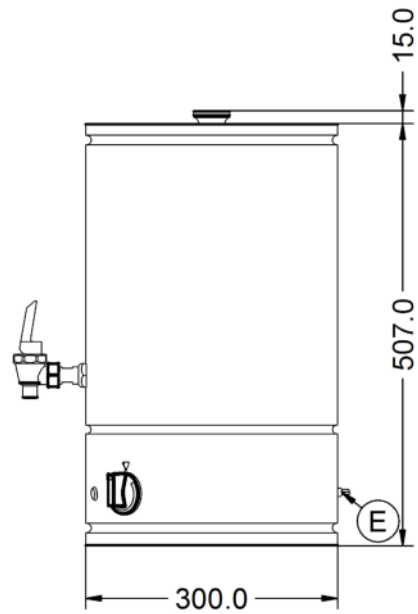

Power and Performance

Total Power kW	3.0
Temperature Range °C	Up to 100
IP Rating	IP23
Hourly Output Litres	31
Hourly Output Cups	155
Temperature Control	Mechanical

Key Specifications

Capacity Litres	18.0
Outlet	Single Tap
Dispense Lock	No

Capacity

Hot and Cold Water Output	No
Rapid Draw Off Litres	18.0
Rapid Draw Off Cups	90

Weights and Dimensions

Unit Height (External) mm	522
Unit Width (External) mm	300
Unit Depth (External) mm	300
Net Weight Kg	6.3

Packed Weight Kg	9.4
Packed Height cm	49.5
Packed Width cm	70
Packed Depth cm	40

Technical Picture

Lincat Limited

Whisby Road,
Lincoln, LN6 3QZ,
United Kingdom

Company No: 2175448

A member company of

Customer Care