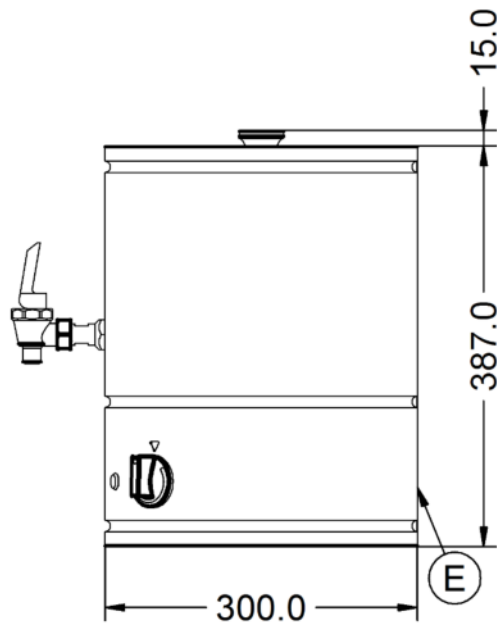

Power and Performance

Total Power kW	3.0
Temperature Range °C	Up to 100
IP Rating	IP23
Hourly Output Litres	31
Hourly Output Cups	155
Temperature Control	Mechanical

Key Specifications

Capacity Litres	9.0
Outlet	Single Tap
Dispense Lock	No

Capacity

Hot and Cold Water Output	No
Rapid Draw Off Litres	9.0
Rapid Draw Off Cups	45

Weights and Dimensions

Unit Height (External) mm	402
Unit Width (External) mm	300
Unit Depth (External) mm	300
Net Weight Kg	5.6

Packed Weight Kg	7.4
Packed Height cm	42
Packed Width cm	48
Packed Depth cm	38

Technical Picture

Lincat Limited

Whisby Road,
Lincoln, LN6 3QZ,
United Kingdom

Company No: 2175448

A member company of

Customer Care