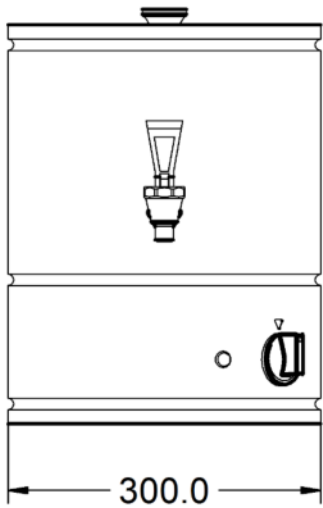

Power and Performance

Total Power kW	3.0
Temperature Range °C	Up to 100
IP Rating	IP23
Hourly Output Litres	31
Hourly Output Cups	155
Temperature Control	Mechanical

Key Specifications

Capacity Litres	9.0
Outlet	Single Tap
Dispense Lock	No

Capacity

Hot and Cold Water Output	No
Rapid Draw Off Litres	9.0
Rapid Draw Off Cups	45

Weights and Dimensions

Unit Height (External) mm	402
Unit Width (External) mm	300
Unit Depth (External) mm	300
Net Weight Kg	5.6

Packed Weight Kg	7.4
Packed Height cm	42
Packed Width cm	48
Packed Depth cm	38

Technical Picture

Lincat Limited

Whisby Road,
Lincoln, LN6 3QZ,
United Kingdom

Company No: 2175448

A member company of

Customer Care