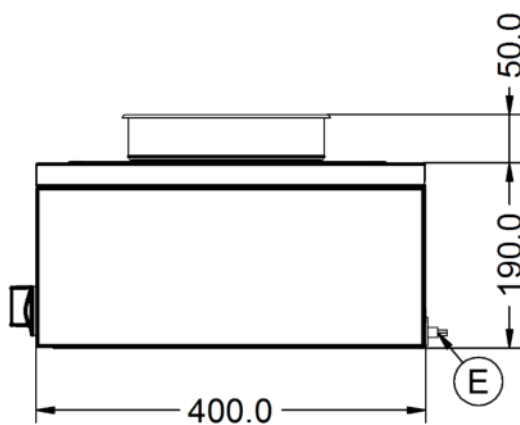

Power and Performance

Total Power kW	0.25
IP Rating	IP23
Temperature Control	Mechanical

Key Specifications

Capacity Litres	4,5
Pot Type	Round pot
Type of Heat	Wet/Dry

Weights and Dimensions

Unit Height (External) mm	240
Unit Width (External) mm	285
Unit Depth (External) mm	400
Net Weight Kg	7.6

Packed Weight Kg	9.4
Packed Height cm	42
Packed Width cm	48
Packed Depth cm	38

Technical Picture

Lincat Limited

Whisby Road,
Lincoln, LN6 3QZ,
United Kingdom

Company No: 2175448

A member company of

Customer Care