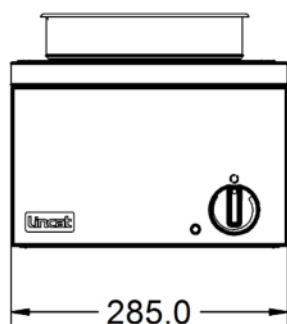

Power and Performance

Total Power kW	0.25
IP Rating	IP23
Temperature Control	Mechanical

Key Specifications

Capacity Litres	4,5
Pot Type	Round pot
Type of Heat	Wet/Dry

Weights and Dimensions

Unit Height (External) mm	240
Unit Width (External) mm	285
Unit Depth (External) mm	400
Net Weight Kg	7.6

Packed Weight Kg	9.4
Packed Height cm	42
Packed Width cm	48
Packed Depth cm	38

Technical Picture

Lincat Limited

Whisby Road,
Lincoln, LN6 3QZ,
United Kingdom

Company No: 2175448

A member company of

Customer Care