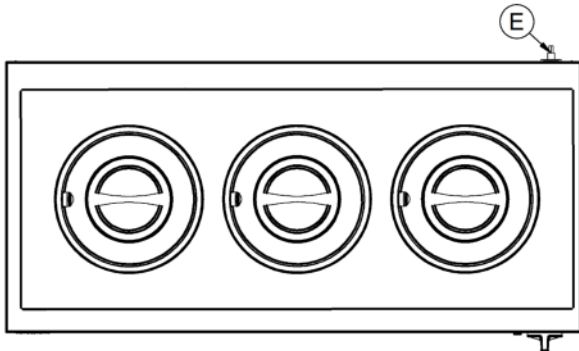

Power and Performance

Total Power kW	0.75
IP Rating	IP23
Temperature Control	Mechanical

Key Specifications

Capacity Litres	3 x 4.5
Pot Type	Round pot
Type of Heat	Wet/Dry

Weights and Dimensions

Unit Height (External) mm	240
Unit Width (External) mm	850
Unit Depth (External) mm	400
Net Weight Kg	17.6

Packed Weight Kg	23
Packed Height cm	45.5
Packed Width cm	101.5
Packed Depth cm	72

Technical Picture

Lincat Limited

Whisby Road,
Lincoln, LN6 3QZ,
United Kingdom

Company No: 2175448

A member company of

Customer Care