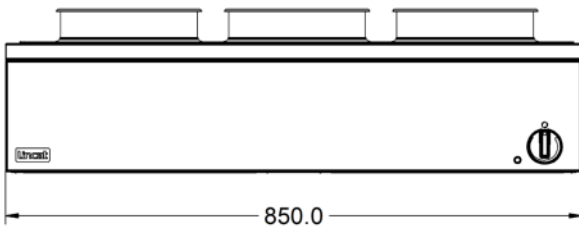

Power and Performance

Total Power kW	0.75
IP Rating	IP23
Temperature Control	Mechanical

Key Specifications

Capacity Litres	3 x 4.5
Pot Type	Round pot
Type of Heat	Wet/Dry

Weights and Dimensions

Unit Height (External) mm	240
Unit Width (External) mm	850
Unit Depth (External) mm	400
Net Weight Kg	17.6

Packed Weight Kg	23
Packed Height cm	45.5
Packed Width cm	101.5
Packed Depth cm	72

Technical Picture

Lincat Limited

Whisby Road,
Lincoln, LN6 3QZ,
United Kingdom

Company No: 2175448

A member company of

Customer Care