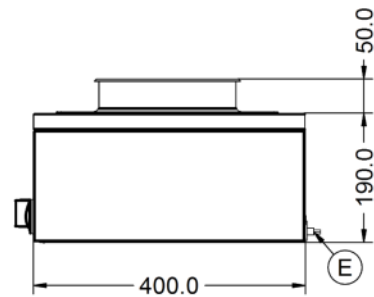

Power and Performance

Total Power kW	0.75
IP Rating	IP23
Temperature Control	Mechanical

Key Specifications

Capacity Litres	3 x 4.5
Pot Type	Round pot
Type of Heat	Wet/Dry

Weights and Dimensions

Unit Height (External) mm	240
Unit Width (External) mm	850
Unit Depth (External) mm	400
Net Weight Kg	17.6

Packed Weight Kg	23
Packed Height cm	45.5
Packed Width cm	101.5
Packed Depth cm	72

Technical Picture

Lincat Limited

Whisby Road,
Lincoln, LN6 3QZ,
United Kingdom

Company No: 2175448

A member company of

Customer Care