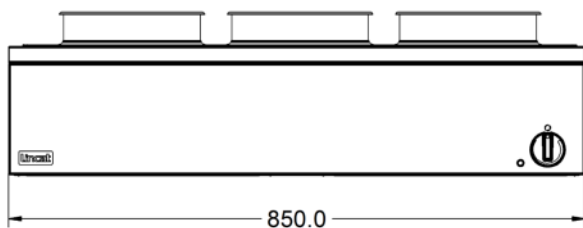

Power and Performance

Total Power kW	0.75
IP Rating	IP23
Temperature Control	Mechanical

Key Specifications

Capacity Litres	3 x 4.5
Pot Type	Round pot
Type of Heat	Dry

Weights and Dimensions

Unit Height (External) mm	240
Unit Width (External) mm	850
Unit Depth (External) mm	400
Net Weight Kg	14.7

Packed Weight Kg	20.8
Packed Height cm	45.5
Packed Width cm	101.5
Packed Depth cm	72

Technical Picture

Lincat Limited

Whisby Road,
Lincoln, LN6 3QZ,
United Kingdom

Company No: 2175448

A member company of

Customer Care