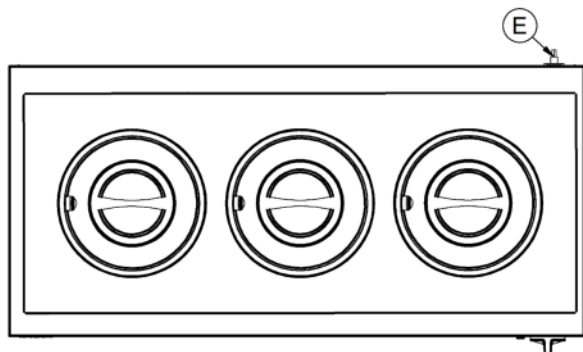

Power and Performance

Total Power kW	0.75
IP Rating	IP23
Temperature Control	Mechanical

Key Specifications

Capacity Litres	3 x 4.5
Pot Type	Round pot
Type of Heat	Dry

Weights and Dimensions

Unit Height (External) mm	240
Unit Width (External) mm	850
Unit Depth (External) mm	400
Net Weight Kg	14.7

Packed Weight Kg	20.8
Packed Height cm	45.5
Packed Width cm	101.5
Packed Depth cm	72

Technical Picture

Lincat Limited

Whisby Road,
Lincoln, LN6 3QZ,
United Kingdom

Company No: 2175448

A member company of

Customer Care