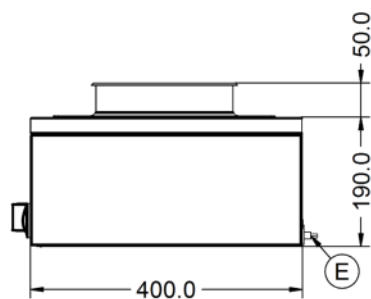

Power and Performance

Total Power kW	0.75
IP Rating	IP23
Temperature Control	Mechanical

Key Specifications

Capacity Litres	3 x 4.5
Pot Type	Round pot
Type of Heat	Dry

Weights and Dimensions

Unit Height (External) mm	240
Unit Width (External) mm	850
Unit Depth (External) mm	400
Net Weight Kg	14.7

Packed Weight Kg	20.8
Packed Height cm	45.5
Packed Width cm	101.5
Packed Depth cm	72

Technical Picture

Lincat Limited

Whisby Road,
Lincoln, LN6 3QZ,
United Kingdom

Company No: 2175448

A member company of

Customer Care