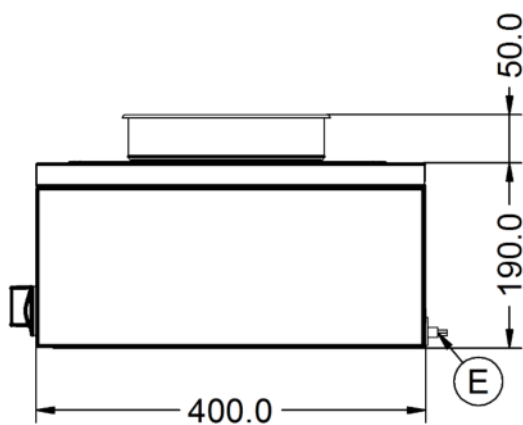

Power and Performance

Total Power kW	0.25
IP Rating	IP23
Temperature Control	Mechanical

Key Specifications

Capacity Litres	4,5
Pot Type	Round pot
Type of Heat	Dry

Weights and Dimensions

Unit Height (External) mm	240
Unit Width (External) mm	285
Unit Depth (External) mm	400
Net Weight Kg	6.1

Packed Weight Kg	7.9
Packed Height cm	42
Packed Width cm	48
Packed Depth cm	38

Technical Picture

Lincat Limited

Whisby Road,
Lincoln, LN6 3QZ,
United Kingdom

Company No: 2175448

A member company of

Customer Care