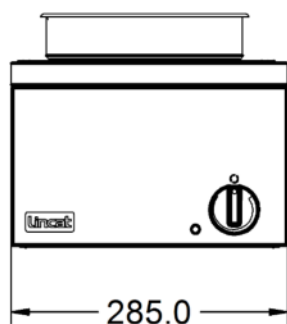

Power and Performance

Total Power kW	0.25
IP Rating	IP23
Temperature Control	Mechanical

Key Specifications

Capacity Litres	4,5
Pot Type	Round pot
Type of Heat	Dry

Weights and Dimensions

Unit Height (External) mm	240
Unit Width (External) mm	285
Unit Depth (External) mm	400
Net Weight Kg	6.1

Packed Weight Kg	7.9
Packed Height cm	42
Packed Width cm	48
Packed Depth cm	38

Technical Picture

Lincat Limited

Whisby Road,
Lincoln, LN6 3QZ,
United Kingdom

Company No: 2175448

A member company of

Customer Care