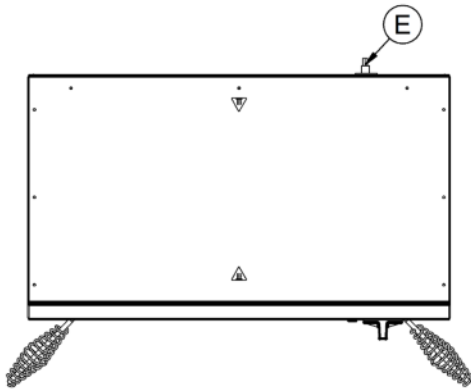

Lincat Limited

Whisby Road,
Lincoln, LN6 3QZ,
United Kingdom

Company No: 2175448

A member company of

Customer Care

Tel: +44 1522 875500
Email: care@lincat.co.uk

Export Customers

Tel: +44 1522 503250
Email: export@lincat.co.uk

Opening Hours

Monday – Friday:
8.30am – 5pm