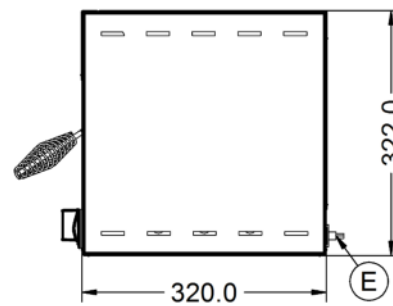

Lincat Limited

Whisby Road,
Lincoln, LN6 3QZ,
United Kingdom

Company No: 2175448

A member company of

Customer Care

Tel: +44 1522 875500
Email: care@lincat.co.uk

Export Customers

Tel: +44 1522 503250
Email: export@lincat.co.uk

Opening Hours

Monday – Friday:
8.30am – 5pm