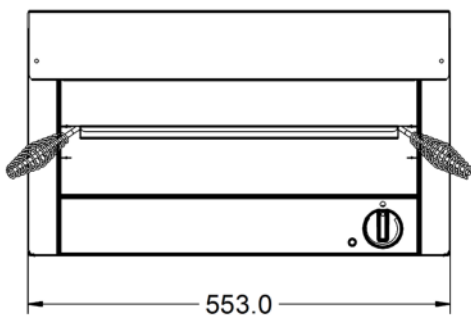

Lincat Limited

Whisby Road,
Lincoln, LN6 3QZ,
United Kingdom

Company No: 2175448

A member company of

Customer Care

Tel: +44 1522 875500
Email: care@lincat.co.uk

Export Customers

Tel: +44 1522 503250
Email: export@lincat.co.uk

Opening Hours

Monday – Friday:
8.30am – 5pm