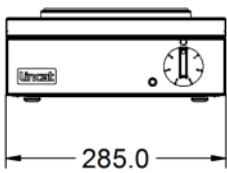

Power and Performance

Total Power kW	2.0
IP Rating	IP23
Temperature Control	Mechanical
Rating per Hob kW	2.0

Key Specifications

Number of Hobs	1
Shape of Hob	Round

Weights and Dimensions

Unit Height (External) mm	120
Unit Width (External) mm	285
Unit Depth (External) mm	400
Hob Dimensions mm	180
Net Weight Kg	5.3

Packed Weight Kg	7.1
Packed Height cm	42
Packed Width cm	48
Packed Depth cm	38

Technical Picture

Lincat Limited

Whisby Road,
Lincoln, LN6 3QZ,
United Kingdom

Company No: 2175448

A member company of

Customer Care