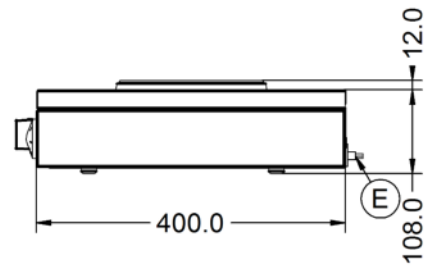

Power and Performance

Total Power kW	2.0
IP Rating	IP23
Temperature Control	Mechanical
Rating per Hob kW	2.0

Key Specifications

Number of Hobs	1
Shape of Hob	Round

Weights and Dimensions

Unit Height (External) mm	120
Unit Width (External) mm	285
Unit Depth (External) mm	400
Hob Dimensions mm	180
Net Weight Kg	5.3

Packed Weight Kg	7.1
Packed Height cm	42
Packed Width cm	48
Packed Depth cm	38

Technical Picture

Lincat Limited

Whisby Road,
Lincoln, LN6 3QZ,
United Kingdom

Company No: 2175448

A member company of

Customer Care