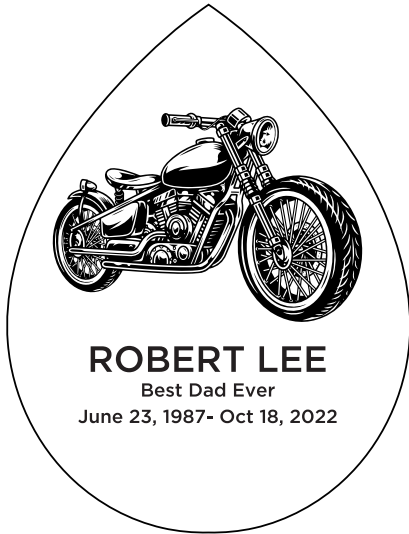

E105A

MOTORCYCLE ADULT ENGRAVING BUNDLE

Bundle comes with Motorcycle artwork with up to 4 lines of engraving text.

(Recommended max characters per line 35)