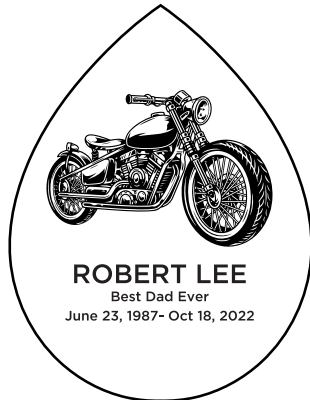

(Recommended max characters per line 20)

E105A

MOTORCYCLE ADULT ENGRAVING BUNDLE

Bundle comes with Motorcycle artwork with up to 4 lines of engraving text.

(Recommended max characters per line 35)

E105M

MOTORCYCLE MEDIUM ENGRAVING BUNDLE