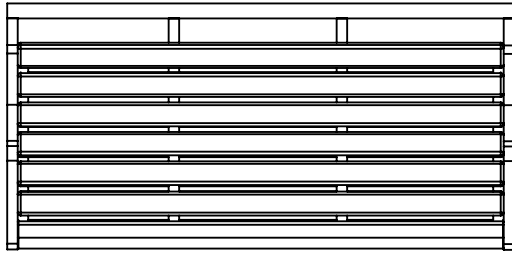

C.R. PLASTIC PRODUCTS

we create sustainable outdoor living

B01

Ⓐx1