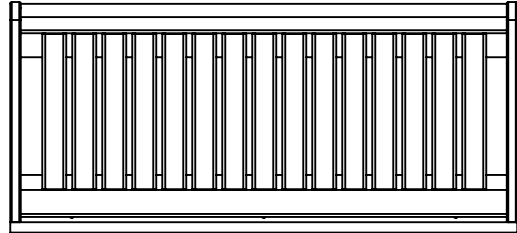

 C.R. PLASTIC
PRODUCTS

we create sustainable outdoor living

B01

C.R. PLASTIC PRODUCTS

we create sustainable outdoor living

B01

Ⓐx1

Ⓑx1

Ⓒx1

Ⓓx1

1 1/2" / 38 mm

#2

1-866-439-9521

wecare@crplastics.com

www.crpproducts.com

- 1
Ⓐ x1
Ⓒ x1
Ⓓ x1
Ⓔ x8

! REPEAT FOR LEFT SIDE

- 2
Ⓑ x1
Ⓔ x10

C.R. PLASTIC PRODUCTS

B01

we create sustainable outdoor living