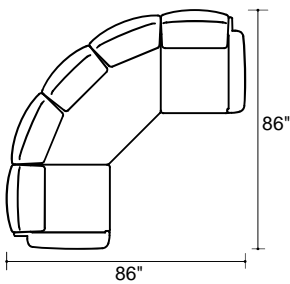

Hanamint®

STRATFORD ESTATE SECTIONAL

POPULAR CONFIGURATIONS

247441/485/443

247441/485/445/443

247481/485/483

247441/447/443

247441/447/445/443

247441/447/445/443

247481/483

247481/485/483

247441/443

247441/445/443

247441
CLUB LEFT

247443
CLUB RIGHT

247445
CLUB MIDDLE

247447
CLUB CORNER

247481
CRESCENT LEFT

247483
CRESCENT RIGHT

247485
CRESCENT MIDDLE

***ALL dimensions are approximate.**