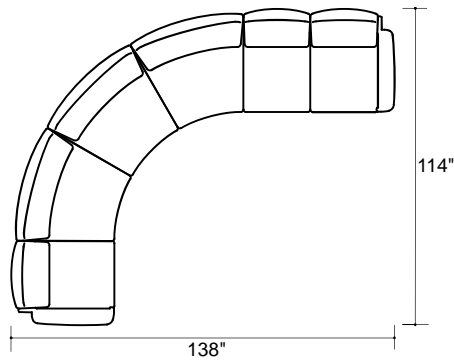

Hanamint®

STRATFORD ESTATE SECTIONAL

POPULAR CONFIGURATIONS

247441/485/443

247441/485/445/443

247481/485/483

247441/447/443

247441/447/445/443

247441/447/445/443

247481/483

247481/485/483

247441/443

247441/445/443

247441
CLUB LEFT

247443
CLUB RIGHT

247445
CLUB MIDDLE

247447
CLUB CORNER

247481
CRESCENT LEFT

247483
CRESCENT RIGHT

247485
CRESCENT MIDDLE

***ALL dimensions are approximate.**