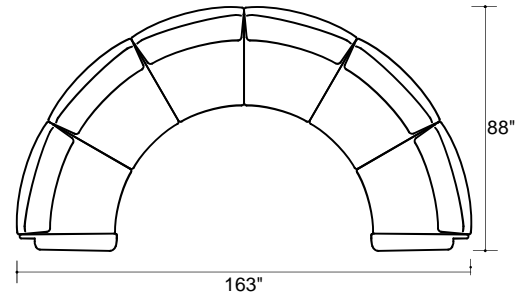

Hanamint®

STRATFORD ESTATE SECTIONAL

POPULAR CONFIGURATIONS

247441/485/443

247441/485/445/443

247481/485/483

247441/447/443

247441/447/445/443

247441/447/445/443

247481/483

247481/485/483

247441/443

247441/445/443

247441
CLUB LEFT

247443
CLUB RIGHT

247445
CLUB MIDDLE

247447
CLUB CORNER

247481
CRESCENT LEFT

247483
CRESCENT RIGHT

247485
CRESCENT MIDDLE

***ALL dimensions are approximate.**