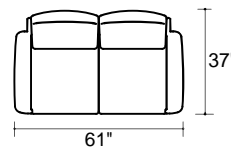

Hanamint®

STRATFORD ESTATE SECTIONAL

POPULAR CONFIGURATIONS

247441/485/443

247441/485/445/443

247481/485/483

247441/447/443

247441/447/445/443

247441/447/445/443

247481/483

247481/485/483

247441/443

247441/445/443

247441
CLUB LEFT

247443
CLUB RIGHT

247445
CLUB MIDDLE

247447
CLUB CORNER

247481
CRESCENT LEFT

247483
CRESCENT RIGHT

247485
CRESCENT MIDDLE

***ALL dimensions are approximate.**