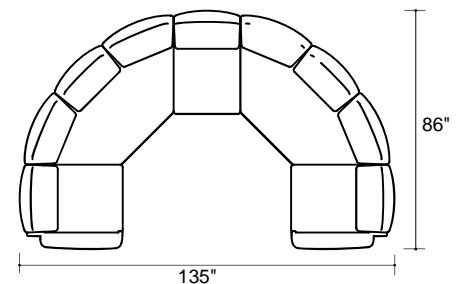

Hanamint®

STRATFORD ESTATE SECTIONAL

POPULAR CONFIGURATIONS

247441/485/443

247441/485/445/443

247481/485/483

247441/447/443

247441/447/445/443

247441/447/445/443

247481/483

247481/485/483

247441/443

247441/445/443

247441
CLUB LEFT

247443
CLUB RIGHT

247445
CLUB MIDDLE

247447
CLUB CORNER

247481
CRESCENT LEFT

247483
CRESCENT RIGHT

247485
CRESCENT MIDDLE

***ALL dimensions are approximate.**