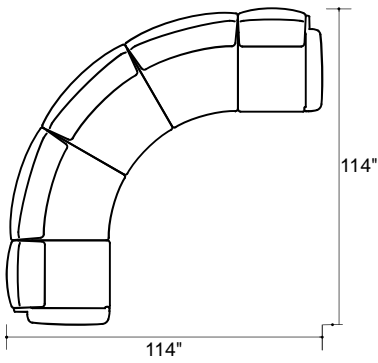

Hanamint®

STRATFORD ESTATE SECTIONAL

POPULAR CONFIGURATIONS

247441/485/443

247441/485/445/443

247481/485/483

247441/447/443

247441/447/445/443

247441/447/445/443

247481/483

247481/485/483

247441/443

247441/445/443

247441
CLUB LEFT

247443
CLUB RIGHT

247445
CLUB MIDDLE

247447
CLUB CORNER

247481
CRESCENT LEFT

247483
CRESCENT RIGHT

247485
CRESCENT MIDDLE

***ALL dimensions are approximate.**