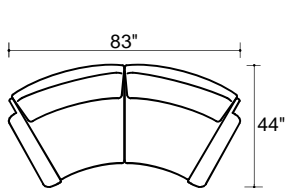

Hanamint®

STRATFORD ESTATE SECTIONAL

POPULAR CONFIGURATIONS

247441/485/443

247441/485/445/443

247481/485/483

247441/447/443

247441/447/445/443

247441/447/445/443

247481/483

247481/485/483

247441/443

247441/445/443

247441
CLUB LEFT

247443
CLUB RIGHT

247445
CLUB MIDDLE

247447
CLUB CORNER

247481
CRESCENT LEFT

247483
CRESCENT RIGHT

247485
CRESCENT MIDDLE

***ALL dimensions are approximate.**