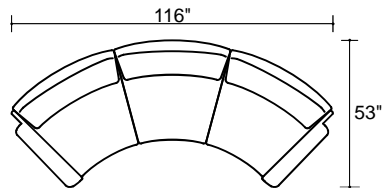

Hanamint®

STRATFORD ESTATE SECTIONAL

POPULAR CONFIGURATIONS

247441/485/443

247441/485/445/443

247481/485/483

247441/447/443

247441/447/445/443

247441/447/445/443

247481/483

247481/485/483

247441/443

247441/445/443

247441
CLUB LEFT

247443
CLUB RIGHT

247445
CLUB MIDDLE

247447
CLUB CORNER

247481
CRESCENT LEFT

247483
CRESCENT RIGHT

247485
CRESCENT MIDDLE

***ALL dimensions are approximate.**