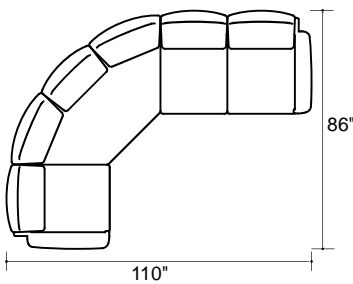

Hanamint®

STRATFORD ESTATE SECTIONAL

POPULAR CONFIGURATIONS

247441/485/443

247441/485/445/443

247481/485/483

247441/447/443

247441/447/445/443

247441/447/445/443

247481/483

247481/485/483

247441/443

247441/445/443

247441
CLUB LEFT

247443
CLUB RIGHT

247445
CLUB MIDDLE

247447
CLUB CORNER

247481
CRESCENT LEFT

247483
CRESCENT RIGHT

247485
CRESCENT MIDDLE

***ALL dimensions are approximate.**