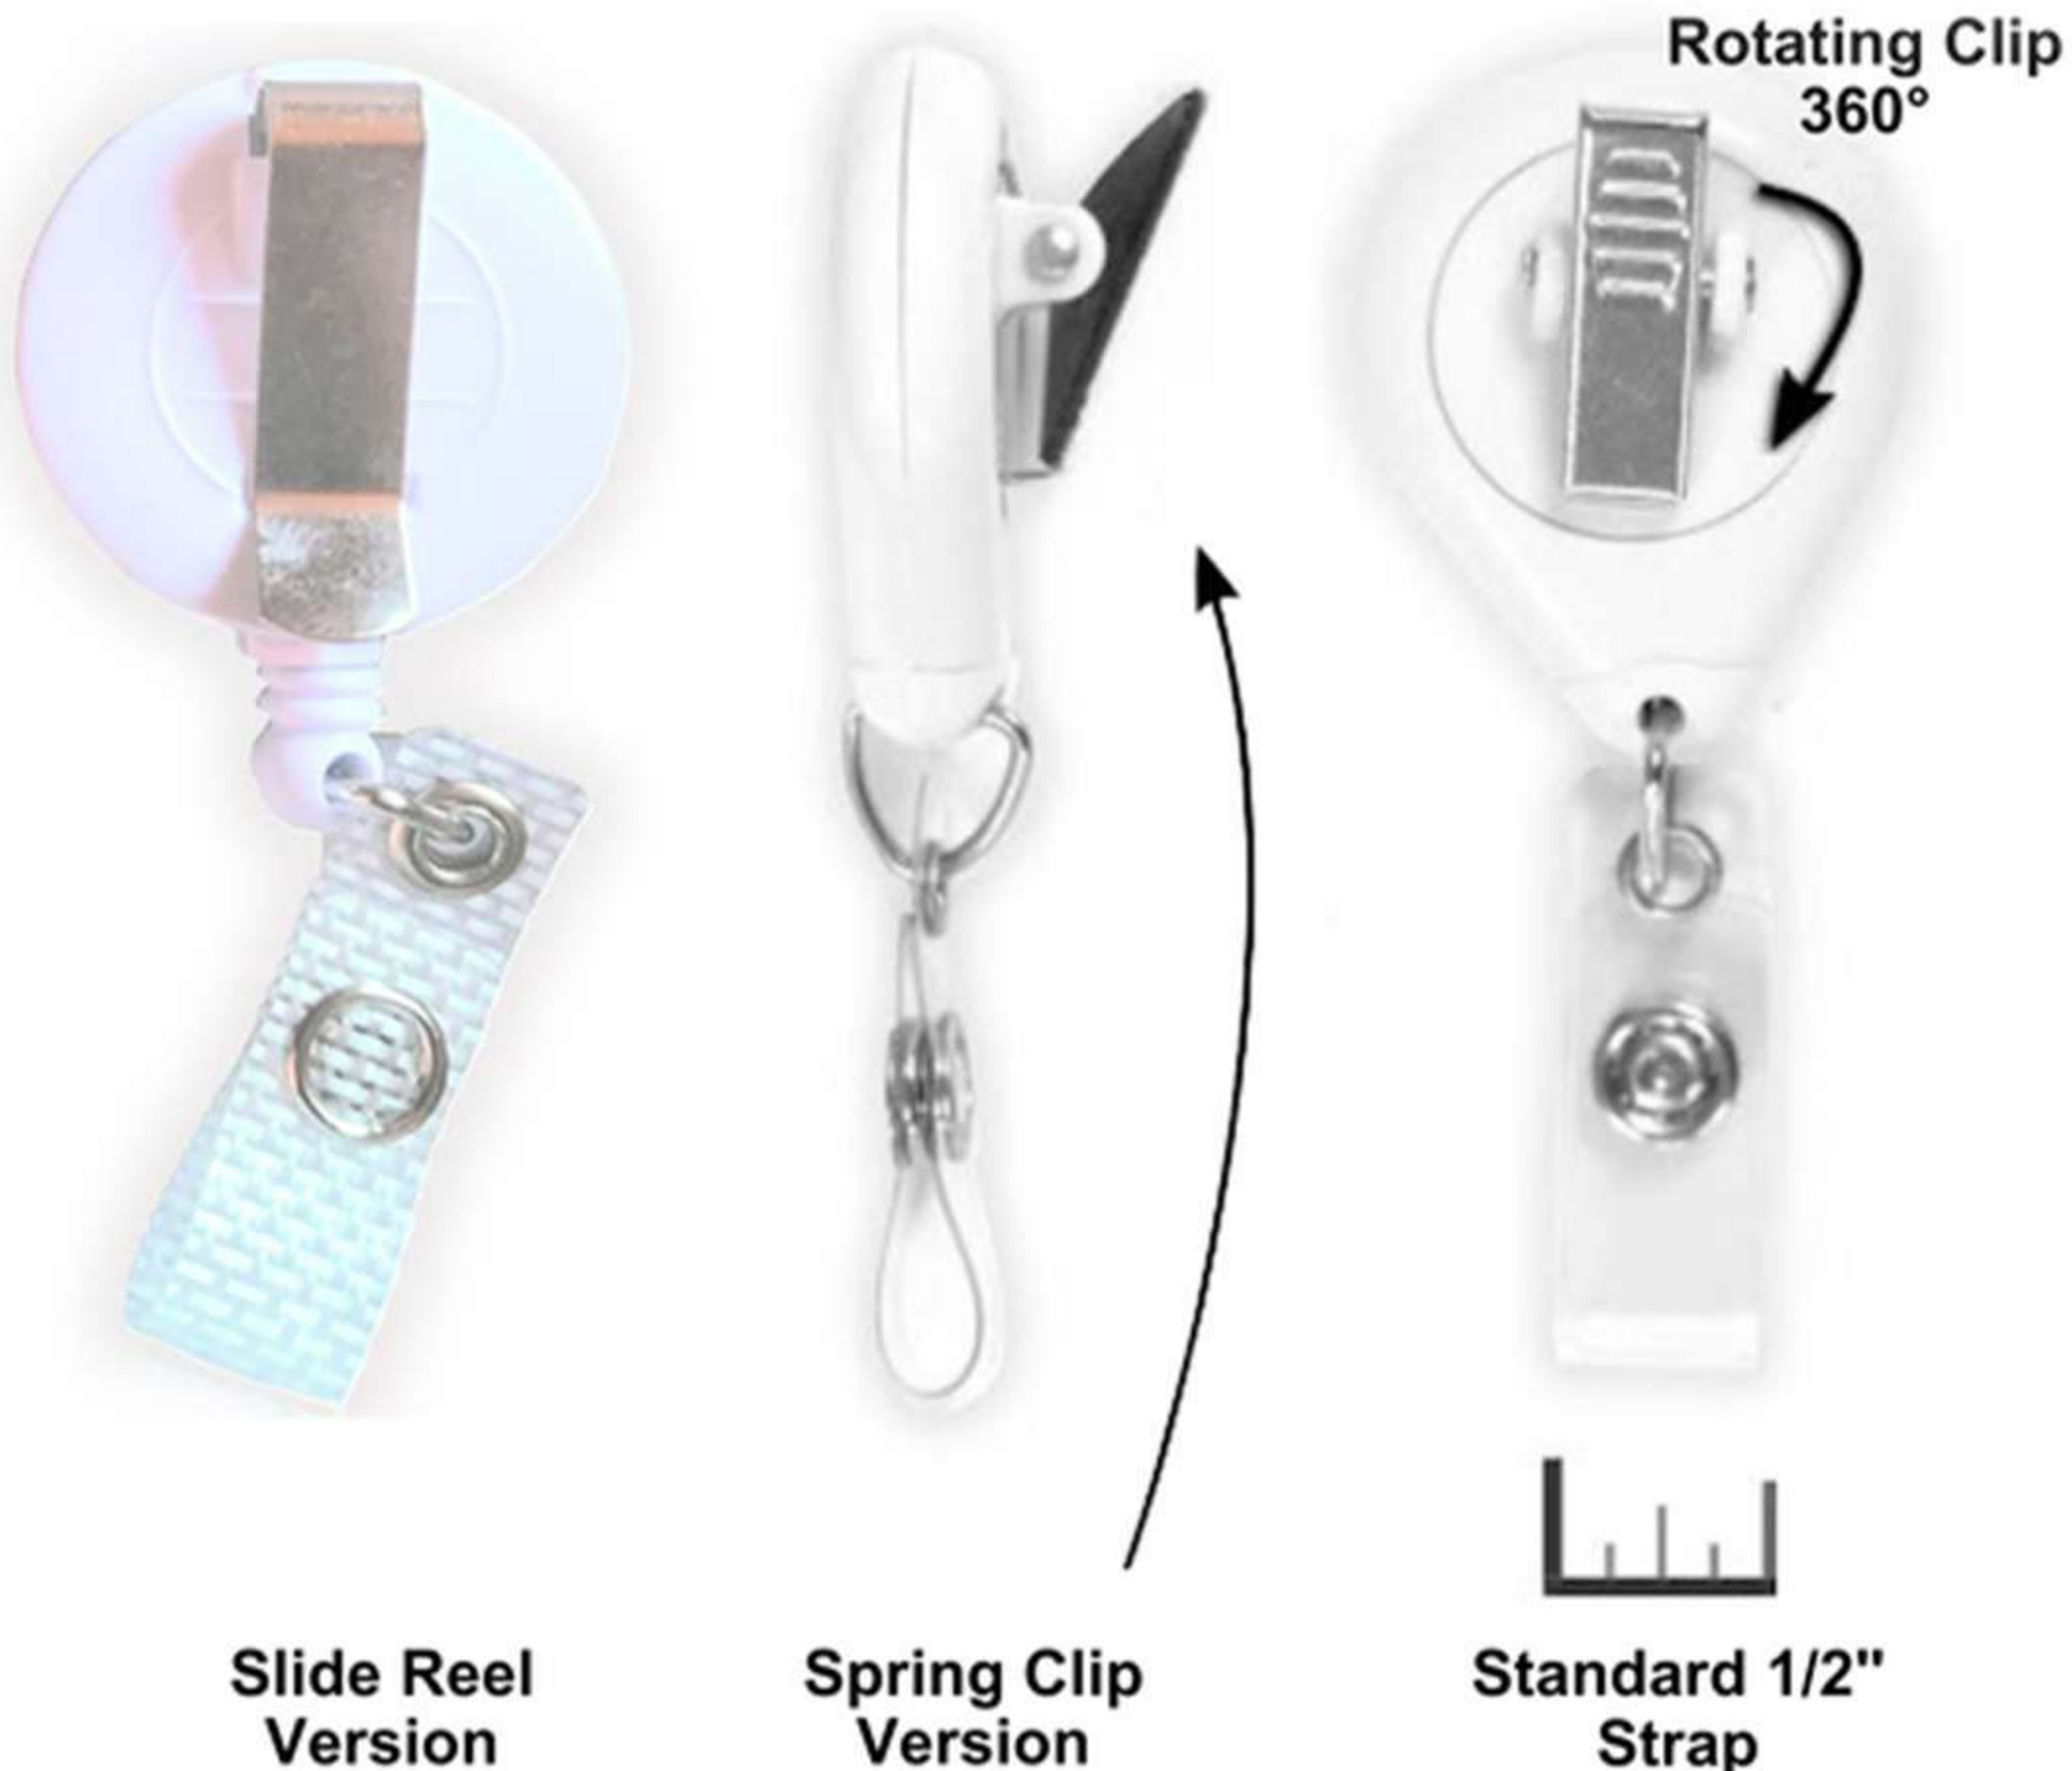

HC Cutie Pink/Blue Retractable Badge Reel

Sturdy, rubber material

Approx. 2in - 2.5in long

Retractable pulley length 25in

Anatomical Uterus Retractable ID Badge Reel

Durable, high quality enamel material
Approx. 2in - 3in long
Retractable pulley length 25in

Best Teacher Ever Retractable Badge Reel Silhouette

Sturdy, rubber material
Approx. 2in - 2.5in long
Retractable pulley length 25in

Badge Backing

Cinco de Mayo! 'Coke and Tacos' Badge Reels

Sturdy, rubber material
Approx. 2in - 2.5in long
Retractable pulley length 25in