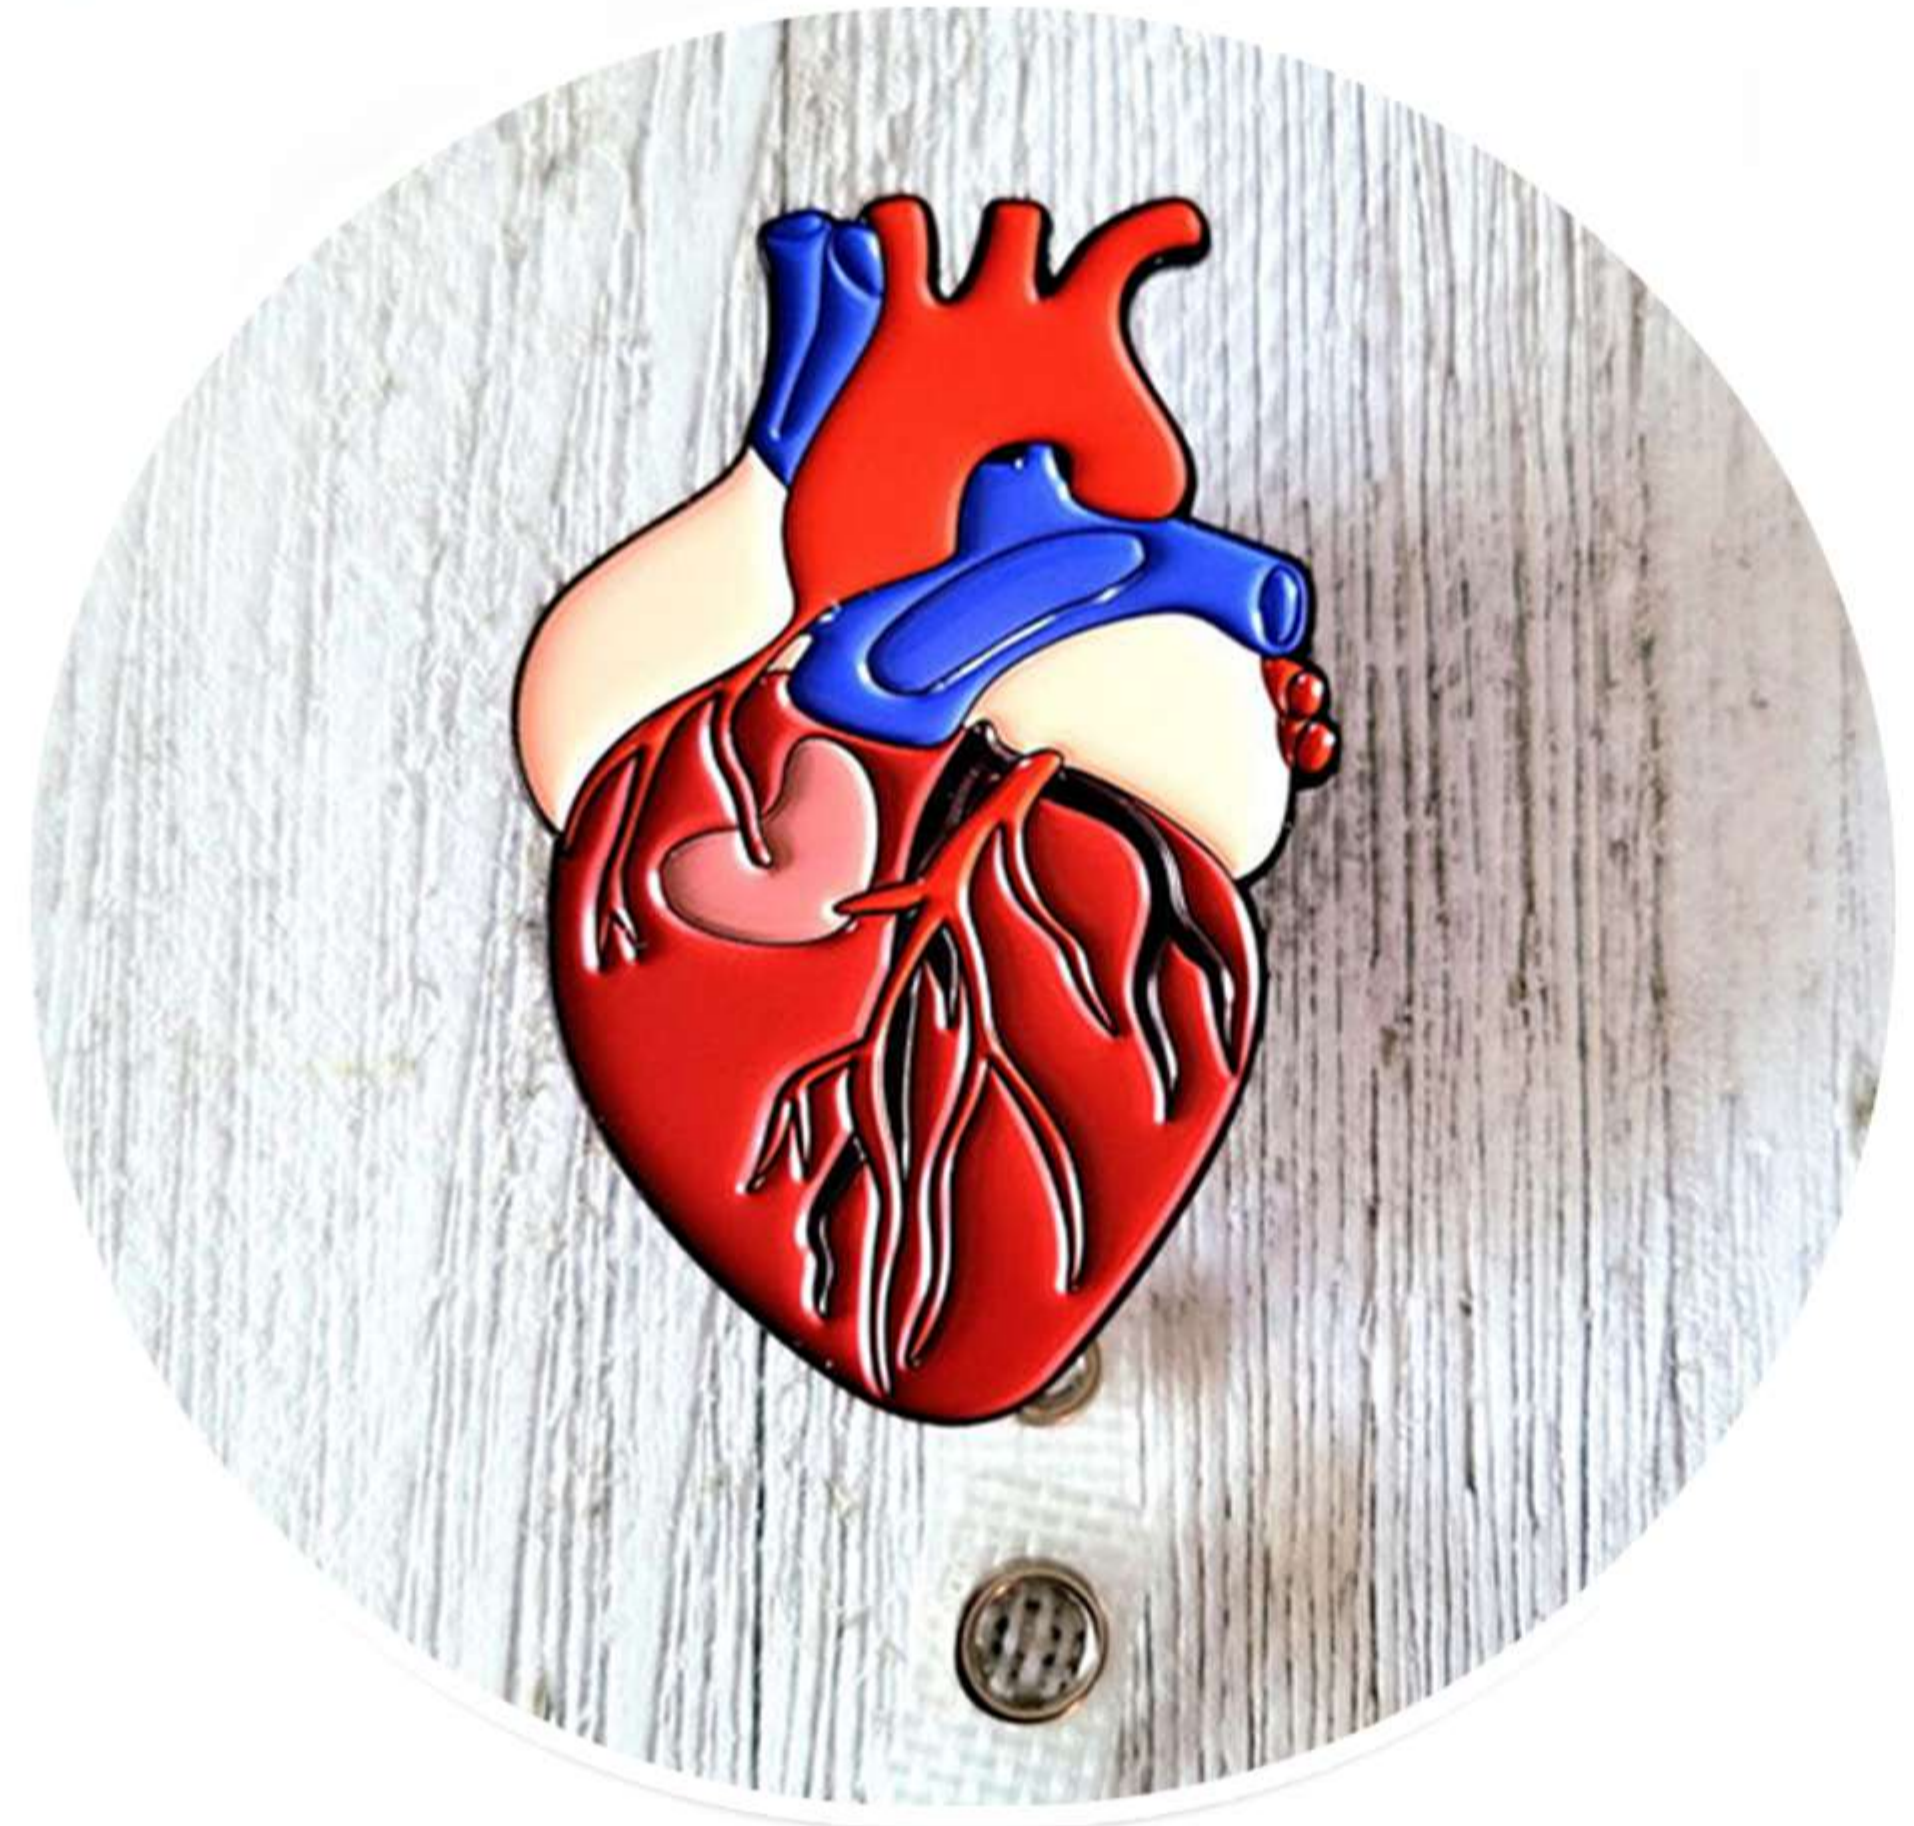

Badge Backing

Anatomical Brain PVC Retractable ID Badge Reel

Sturdy, rubber material
Approx. 2in - 2.5in long
Retractable pulley length 25in

Anatomical Heart Retractable ID Badge Reel

Durable, high-quality enamel material
Approx. 2in - 3in long
Retractable pulley length 25in

Badge Backing

Slide Reel
Version

Spring Clip
Version

Standard 1/2"
Strap

Anatomical Kidney Retractable ID Badge Reel

Durable, high quality enamel material

Approx. 2in - 3in long

Retractable pulley length 25in