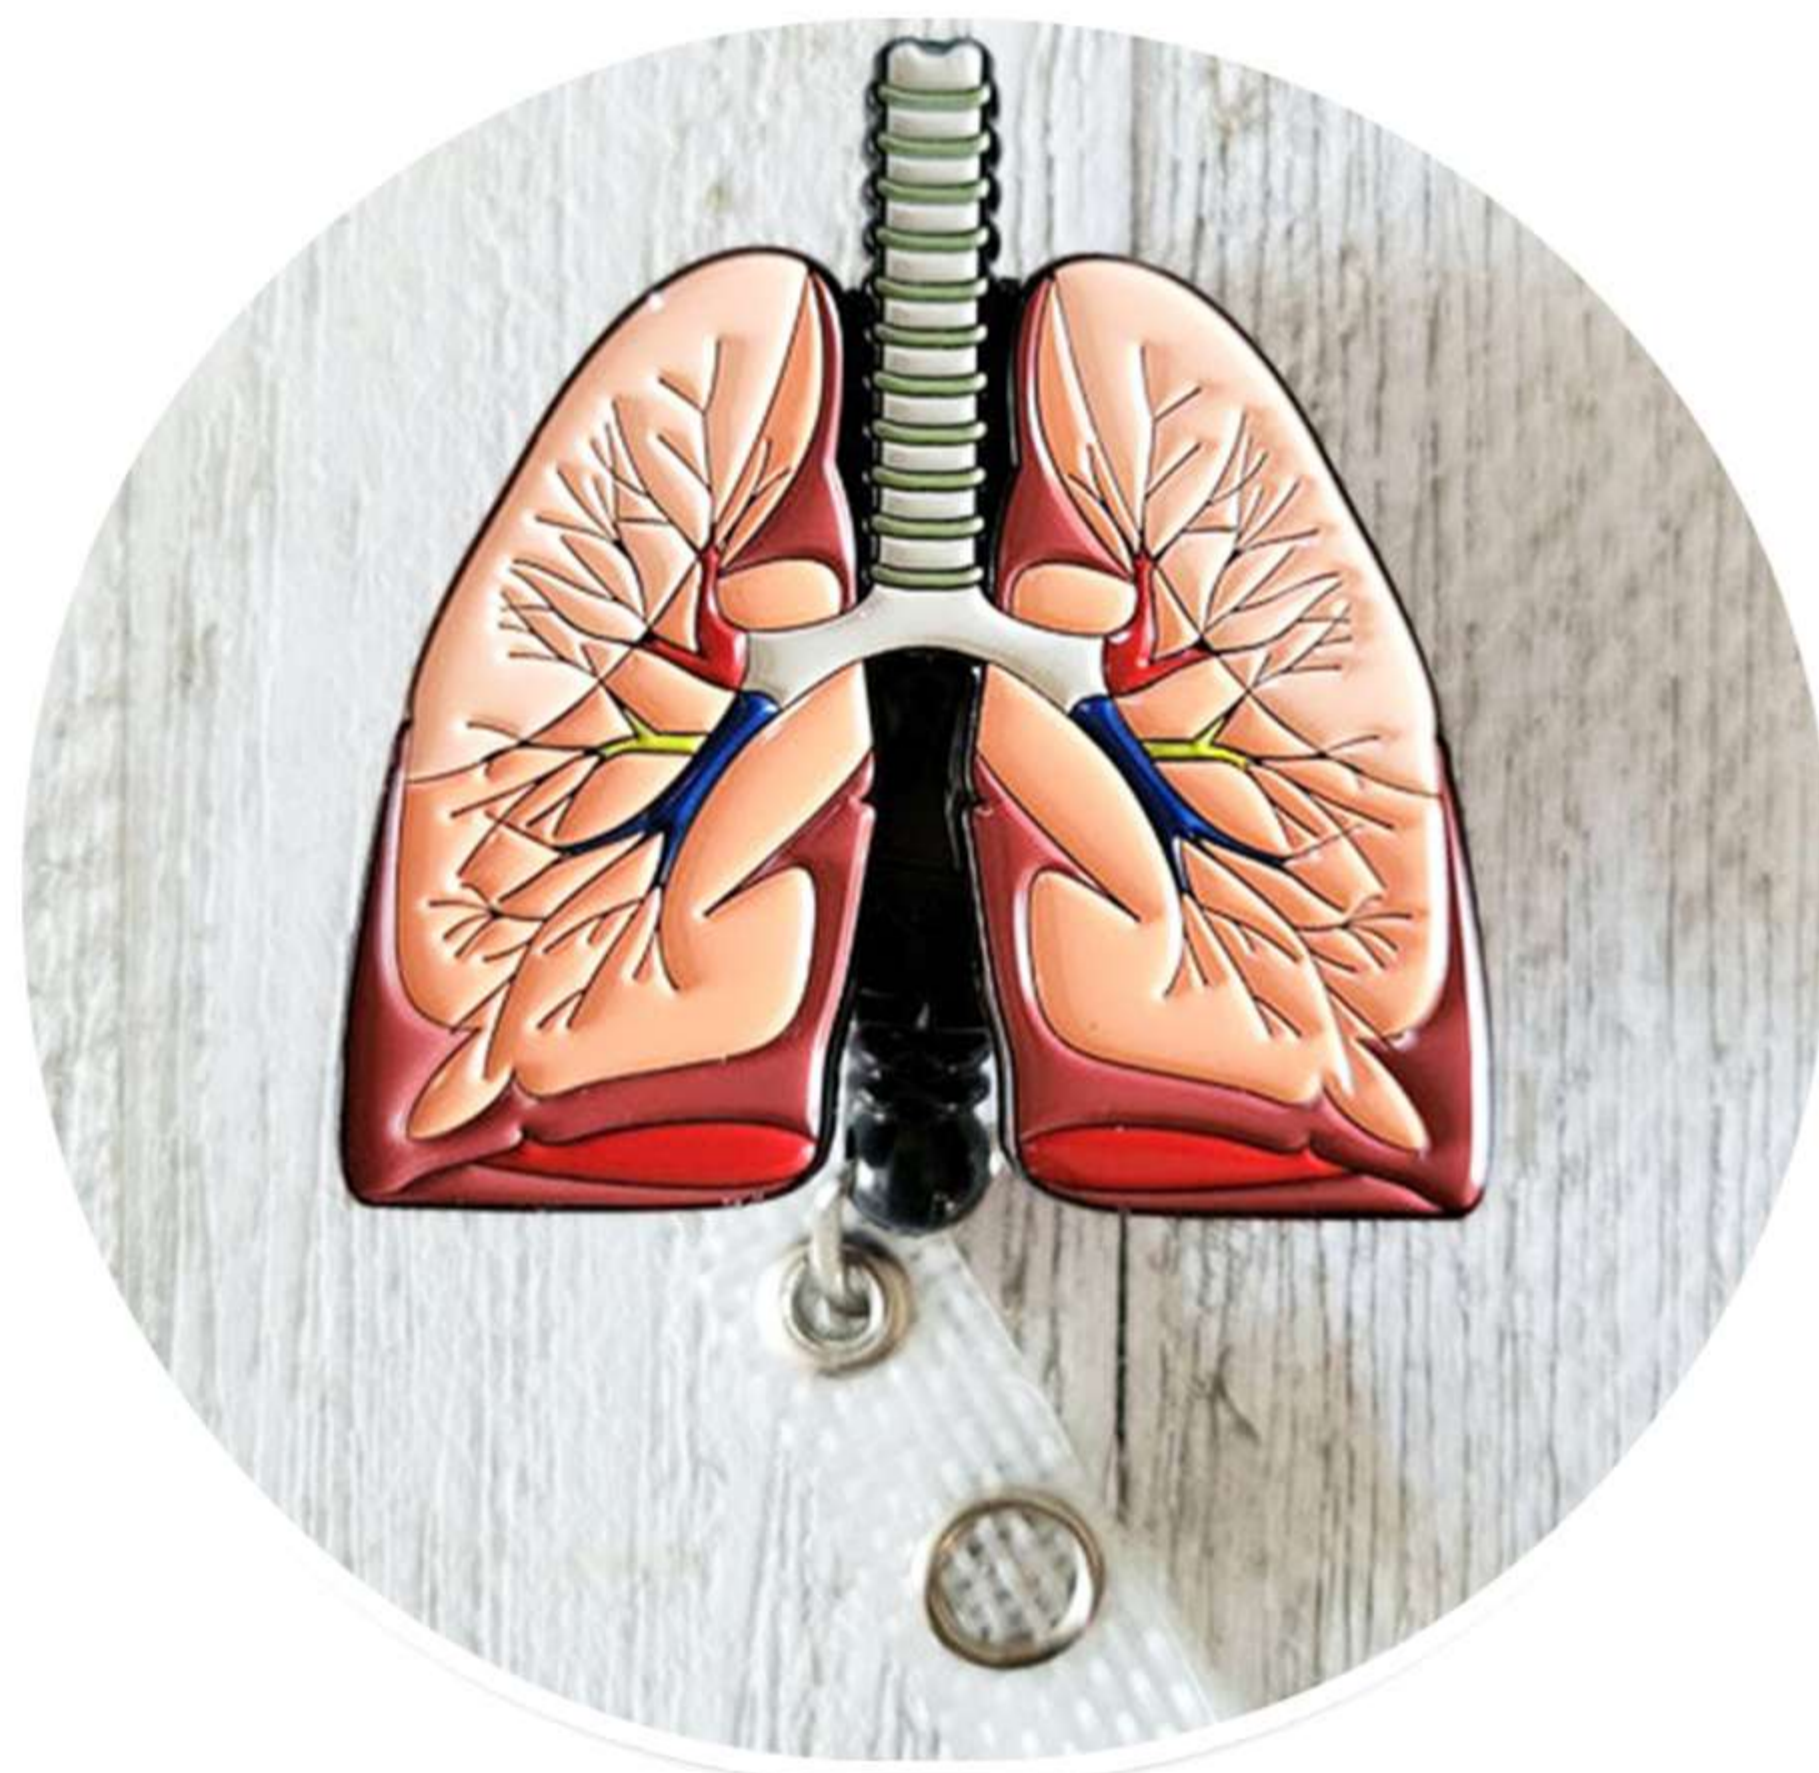

Badge Backing

Anatomical Brain PVC Retractable ID Badge Reel

Sturdy, rubber material
Approx. 2in - 2.5in long
Retractable pulley length 25in

Anatomical Heart Retractable ID Badge Reel

Durable, high-quality enamel material
Approx. 2in - 3in long
Retractable pulley length 25in

Badge Backing

Slide Reel
Version

Spring Clip
Version

Standard 1/2"
Strap

Anatomical Kidney Retractable ID Badge Reel

Durable, high quality enamel material

Approx. 2in - 3in long

Retractable pulley length 25in

Anatomical Lungs Retractable ID Badge Reel

Durable, high quality enamel material

Approx. 2in - 3in long

Retractable pulley length 25in

Anatomical Teeth Retractable ID Badge Reel

Durable, high quality enamel material