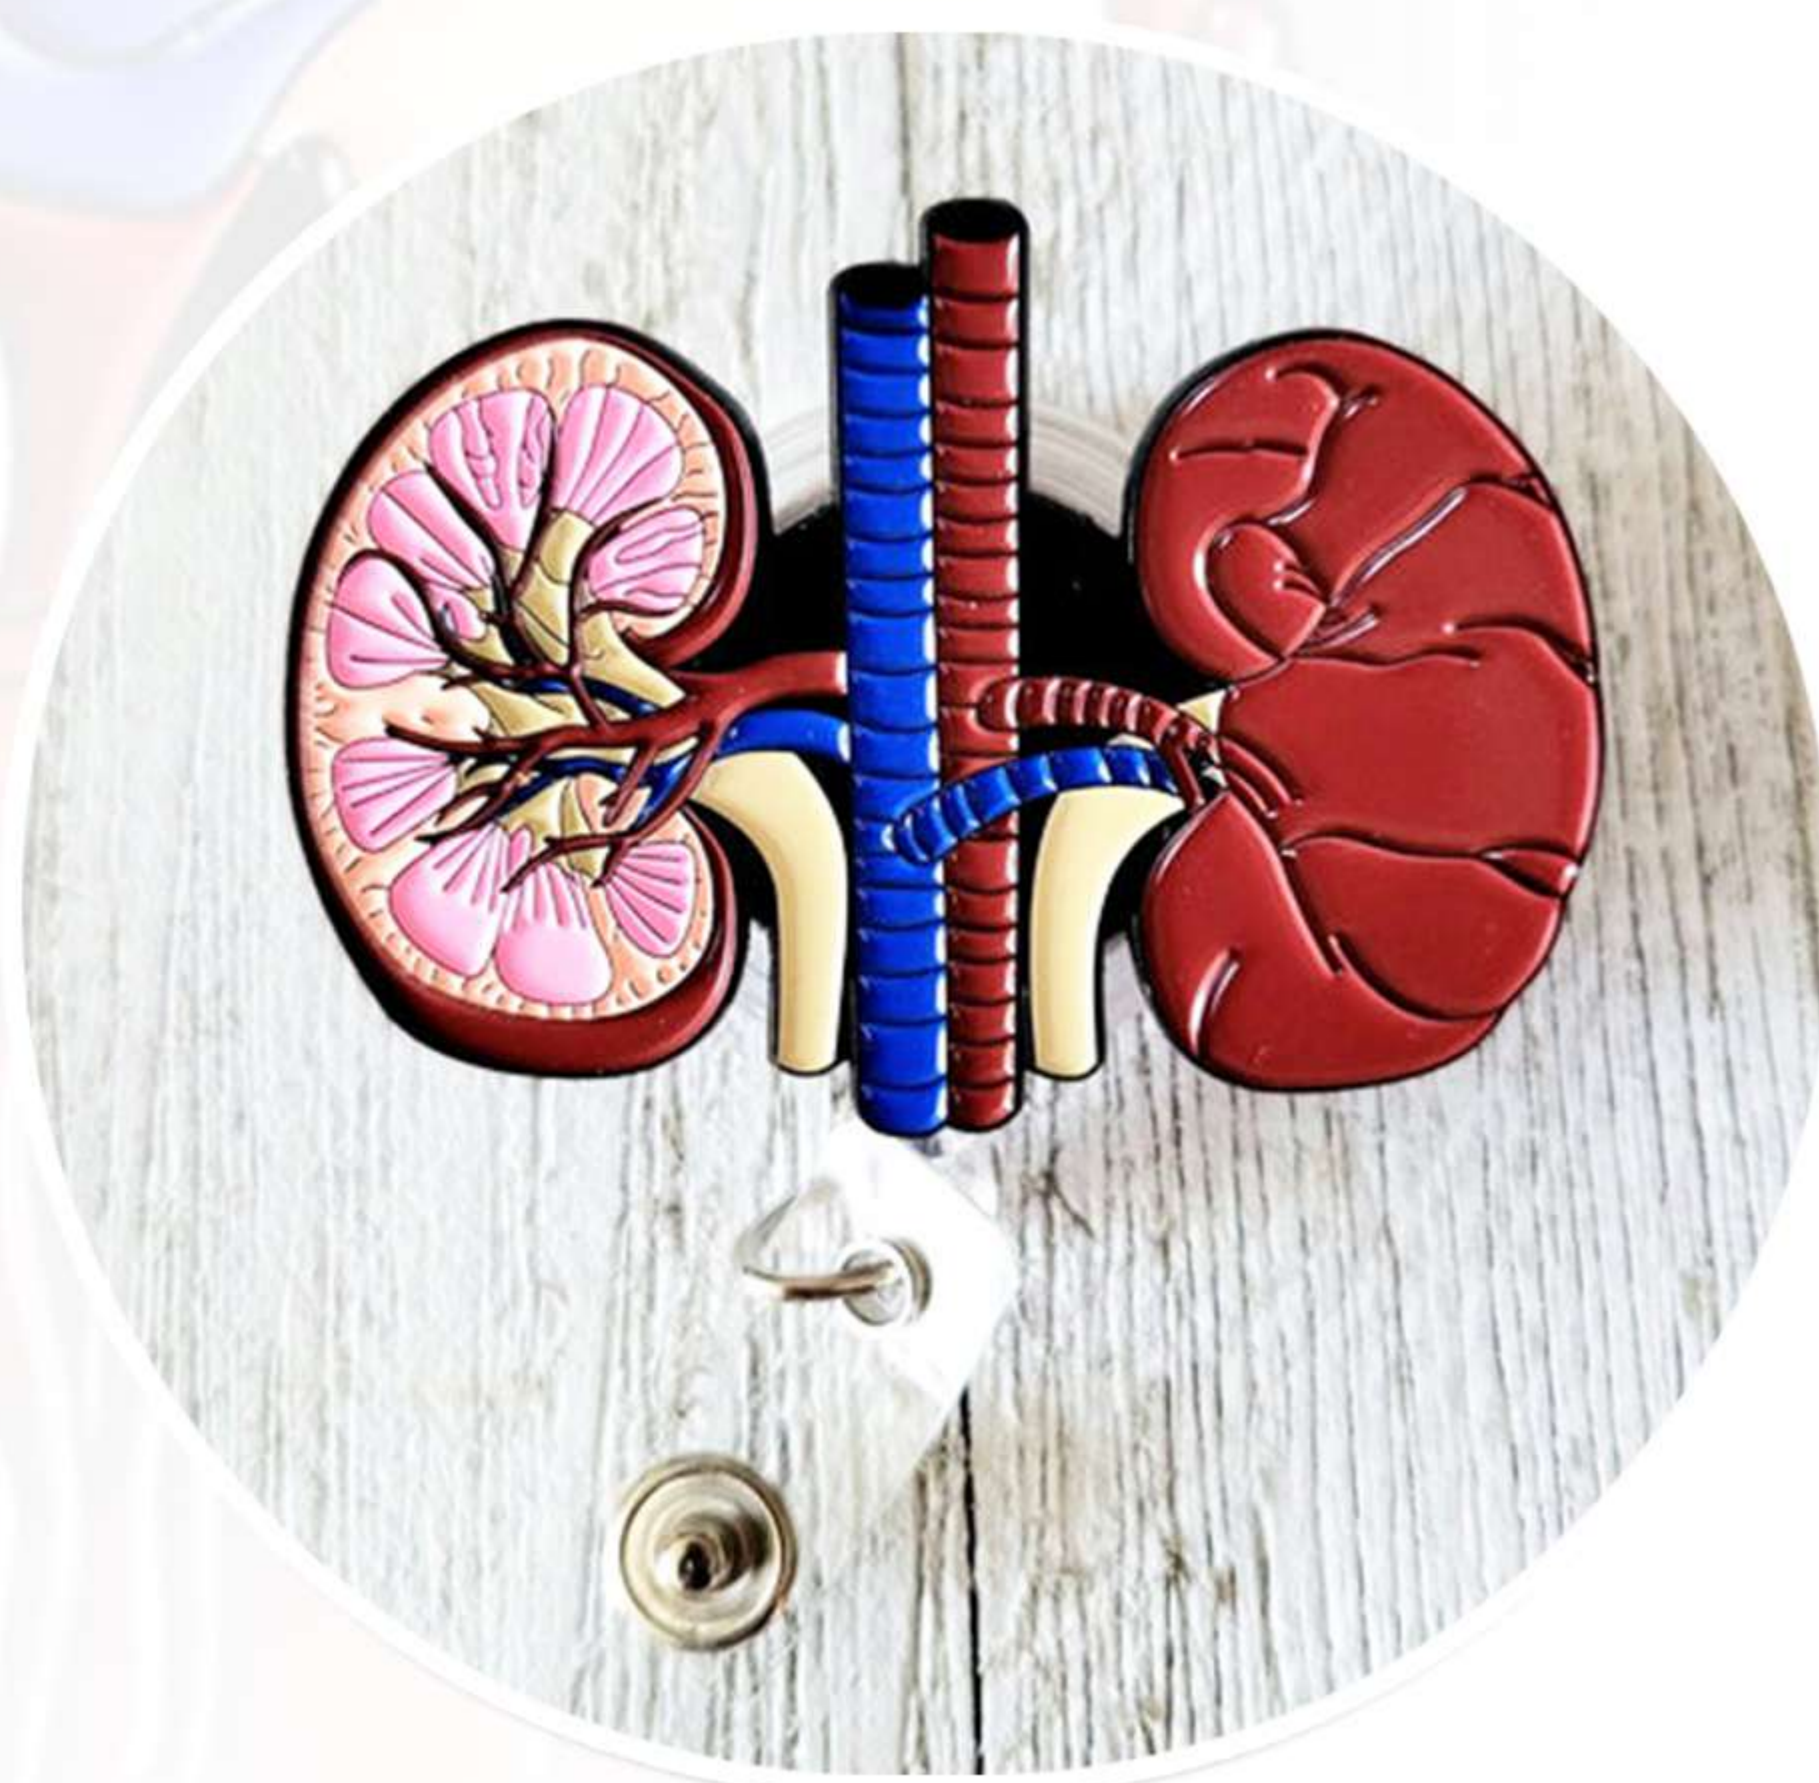

Badge Backing

Anatomical Brain PVC Retractable ID Badge Reel

Sturdy, rubber material
Approx. 2in - 2.5in long
Retractable pulley length 25in

Anatomical Heart Retractable ID Badge Reel

Durable, high-quality enamel material
Approx. 2in - 3in long
Retractable pulley length 25in

Badge Backing

Slide Reel
Version

Spring Clip
Version

Standard 1/2"
Strap

Anatomical Kidney Retractable ID Badge Reel

Durable, high quality enamel material

Approx. 2in - 3in long

Retractable pulley length 25in

Anatomical Lungs Retractable ID Badge Reel

Durable, high quality enamel material

Approx. 2in - 3in long

Retractable pulley length 25in

Anatomical Teeth Retractable ID Badge Reel

Durable, high quality enamel material