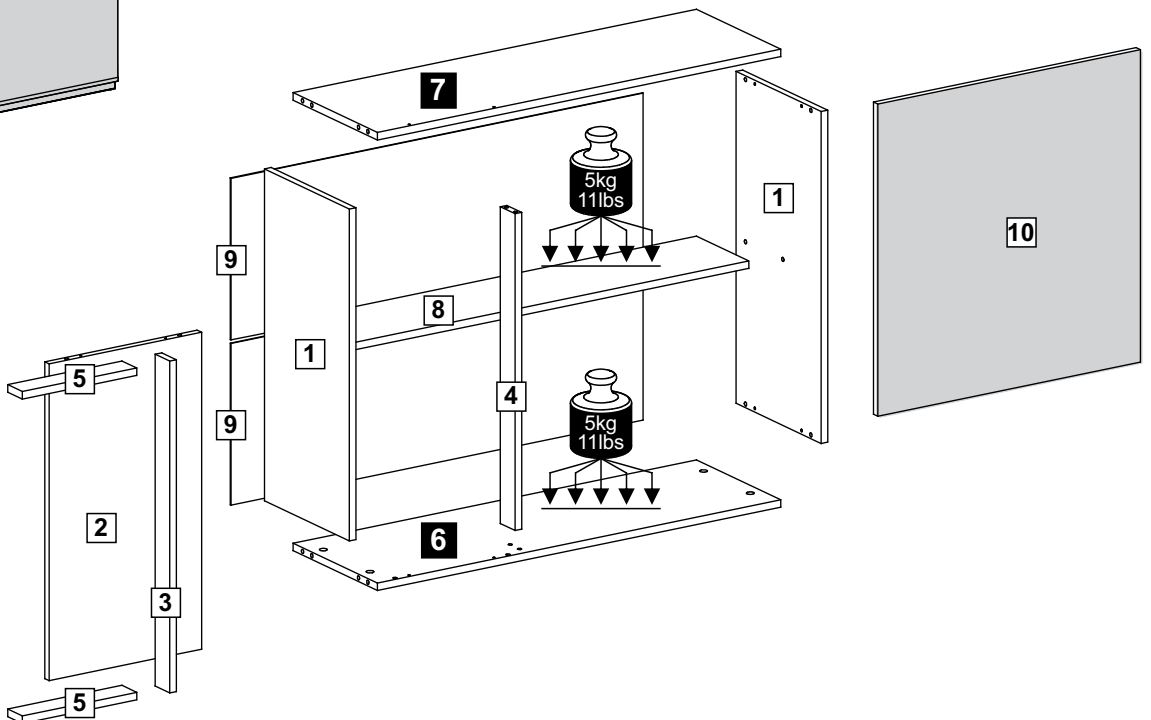

The fixing devices provided with the product are only suitable for masonry walls.

For advice on suitable fixing systems for your wall, consult with a professional.

Problems with the product caused by using inappropriate screw systems are the responsibility of the assembler.

**D**

**E**

**1** (15 x 291 x 660mm) - 2x  
(0,59 x 11,46 x 25,98in)

**2** (15 x 345 x 630mm)  
(0,59 x 13,58 x 24,80in)

**3** (15 x 50 x 660mm)  
(0,59 x 1,97 x 25,98in)

**4** (15 x 50 x 630mm)  
(0,59 x 1,97 x 24,80in)

**5** (15 x 50 x 259mm) - 2x  
(0,59 x 1,97 x 10,20in)

**6** (15 x 289 x 913mm)  
(0,59 x 11,38 x 35,94in)

**7** (15 x 289 x 913mm)  
(0,59 x 11,38 x 35,94in)

**8** (15 x 180 x 913mm)  
(0,59 x 7,09 x 35,94in)