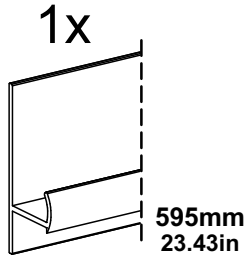

ACESSÓRIOS - ACCESORIOS - ACCESSORIES