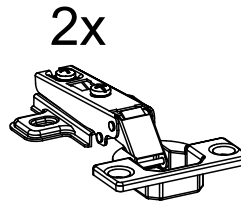

ACESSÓRIOS - ACCESORIOS - ACCESSORIES