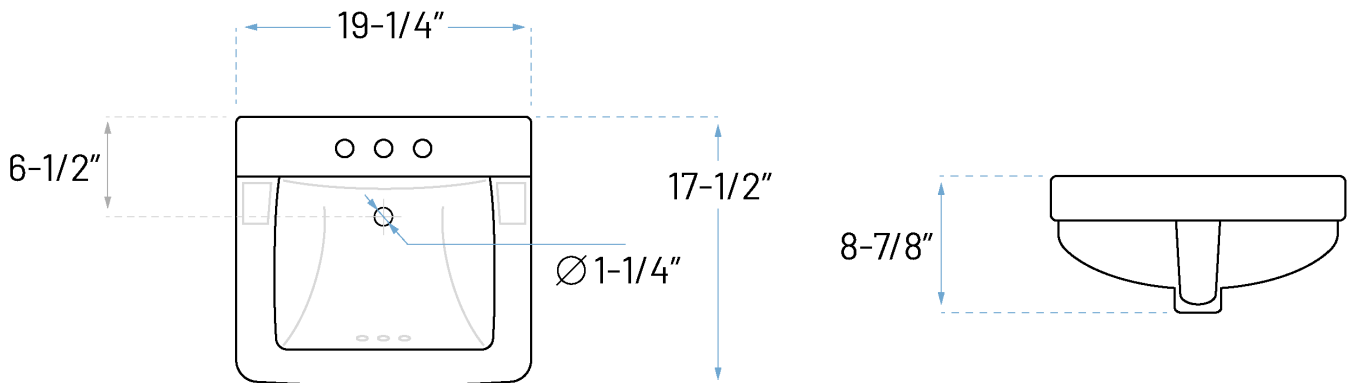

## SPECIFICATION SHEET

White, Rectangle,  
Porcelain Wall-Mount Sink  
Vanity Sink

### Product Features

- a. Front Overflow
- b. Installation type: Wall Mount
- c. Material: Vitreous China
- d. Shape: Rectangle

### Technical Specs

- a. Drain Size : 1-1/4"
- b. Outer Dimensions : 19-1/4" x 17-1/2" x 9-1/2"

ADDRESS: 22713 COMMERCE CENTER COURT STE 140 DULLES, VA 20166  
PHONE: 571-291-3484 | [customerservice@alloraua.com](mailto:customerservice@alloraua.com)  
WEBSITE: [www.alloraua.com](http://www.alloraua.com)