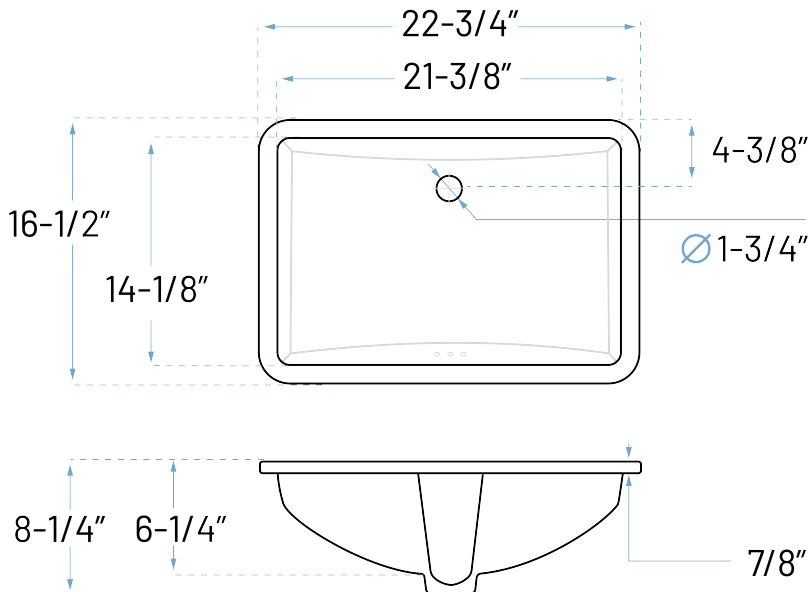

## SPECIFICATION SHEET

White, Rectangular, Porcelain  
Undermount Sink  
Vanity Sink

### Product Features

- a. Front Overflow
- b. Installation Type: Under-mount
- c. Material: Vitreous China
- d. Shape: Rectangle

### Technical Specs

- a. Drain Size : 1-3/4"
- b. Outer Dimensions : 23-3/4" x 16-1/2" x 8-1/4"
- c. Bowl Size : 21-3/8" x 14-1/8"
- d. Water Depth : 6-1/4"

ADDRESS: 22713 COMMERCE CENTER COURT STE 140 DULLES, VA 20166  
PHONE: 571-291-3484 | [customerservice@alloraua.com](mailto:customerservice@alloraua.com)  
WEBSITE: [www.alloraua.com](http://www.alloraua.com)