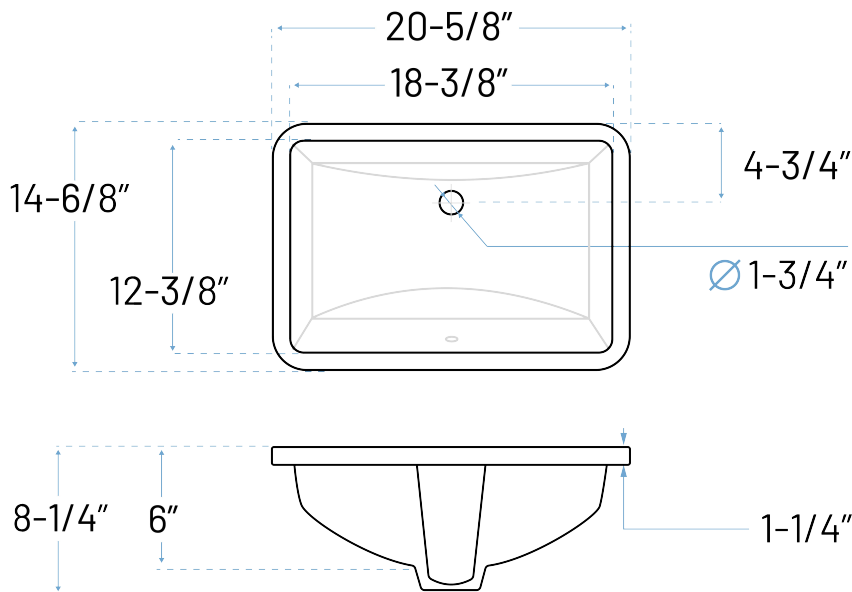

## SPECIFICATION SHEET

White, Rectangular, Porcelain  
Undermount Sink  
Vanity Sink

### Product Features

- a. Front Overflow
- b. Installation Type: Under-mount
- c. Material: Vitreous China
- d. Shape: Rectangle

### Technical Specs

- a. Drain Size : 1-3/4"
- b. Outer Dimensions : 20-5/8" x 14-6/8" x 8-1/4"
- c. Bowl Size : 18-3/8" x 12-3/8"
- d. Water Depth : 6"

ADDRESS: 22713 COMMERCE CENTER COURT STE 140 DULLES, VA 20166  
PHONE: 571-291-3484 | [customerservice@alloraua.com](mailto:customerservice@alloraua.com)  
WEBSITE: [www.alloraua.com](http://www.alloraua.com)