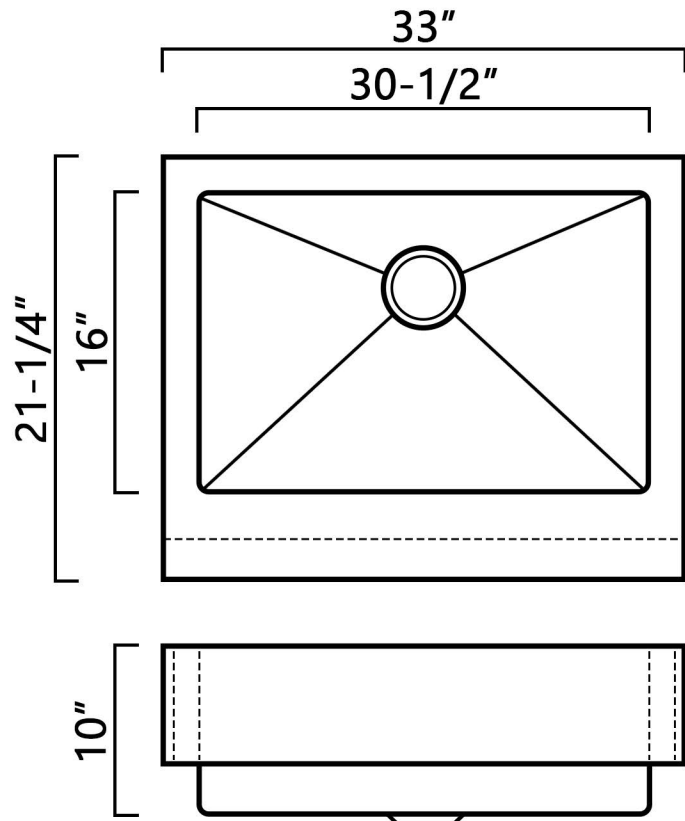

ALLORA USA NOTES / DISCLAIMER:

All technical data provided is done as a service to customers of Allora USA and the end users of our products. Allora USA is not responsible for, nor does it have any liability for any mistakes or typographical errors including liability for incidental, consequential or special damages. Allora USA recommends that the model to be installed be present, inspected and measured prior to utilizing the related spec sheets and any work, preparations or alterations are made to any counter-top material. Nothing contained on this site is to be construed as contractual or providing any form of warranty or representation on the part of Allora USA. ALLORA USA MAKES NO WARRANTIES, EXPRESS OR IMPLIED, INCLUDING BUT NOT LIMITED TO ANY WARRANTY OF MERCHANTABILITY OR OF FITNESS FOR A PARTICULAR PURPOSE, AS TO THE INFORMATION CONTAINED HEREIN OR THE PRODUCTS DESCRIBED HEREIN.