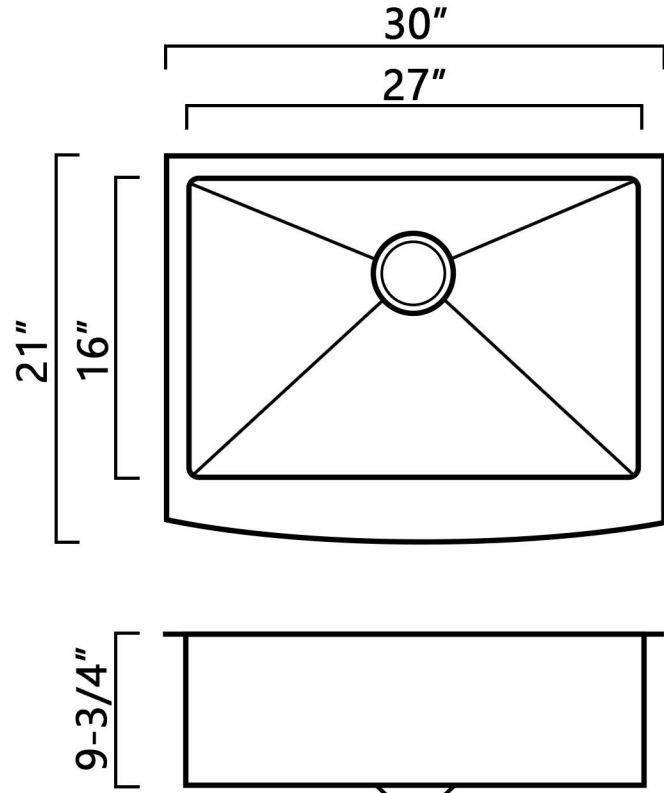

Codes / Standards

- cUPC 9ASME A112.19.3/CSA B45.4

Allora USA Limited Lifetime Warranty

See website for details www.alloraua.com

ALLORA USA NOTES / DISCLAIMER:

All technical data provided is done as a service to customers of Allora USA and the end users of our products. Allora USA is not responsible for, nor does it have any liability for any mistakes or typographical errors including liability for incidental, consequential or special damages. Allora USA recommends that the model to be installed be present, inspected and measured prior to utilizing the related spec sheets and any work, preparations or alterations are made to any counter-top material. Nothing contained on this site is to be construed as contractual or providing any form of warranty or representation on the part of Allora USA. ALLORA USA MAKES NO WARRANTIES, EXPRESS OR IMPLIED, INCLUDING BUT NOT LIMITED TO ANY WARRANTY OF MERCHANTABILITY OR OF FITNESS FOR A PARTICULAR PURPOSE, AS TO THE INFORMATION CONTAINED HEREIN OR THE PRODUCTS DESCRIBED HEREIN.

ADDRESS: 22713 COMMERCE CENTER COURT STE 140 DULLES, VA 20166
PHONE: 571-291-3484
WEBSITE: WWW.ALLORAUSA.COM