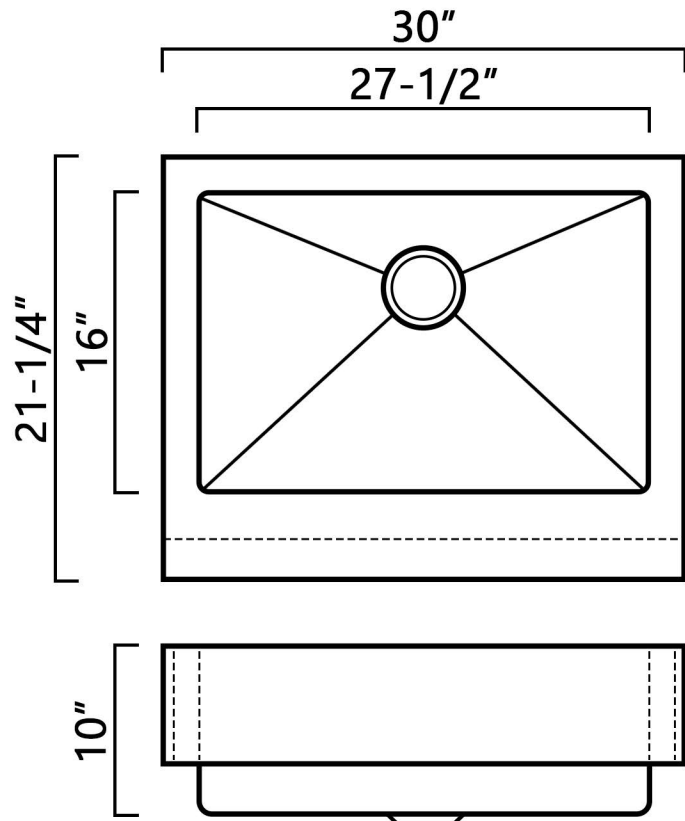

ALLORA USA NOTES / DISCLAIMER:

All technical data provided is done as a service to customers of Allora USA and the end users of our products. Allora USA is not responsible for, nor does it have any liability for any mistakes or typographical errors including liability for incidental, consequential or special damages. Allora USA recommends that the model to be installed be present, inspected and measured prior to utilizing the related spec sheets and any work, preparations or alterations are made to any counter-top material. Nothing contained on this site is to be construed as contractual or providing any form of warranty or representation on the part of Allora USA. ALLORA USA MAKES NO WARRANTIES, EXPRESS OR IMPLIED, INCLUDING BUT NOT LIMITED TO ANY WARRANTY OF MERCHANTABILITY OR OF FITNESS FOR A PARTICULAR PURPOSE, AS TO THE INFORMATION CONTAINED HEREIN OR THE PRODUCTS DESCRIBED HEREIN.